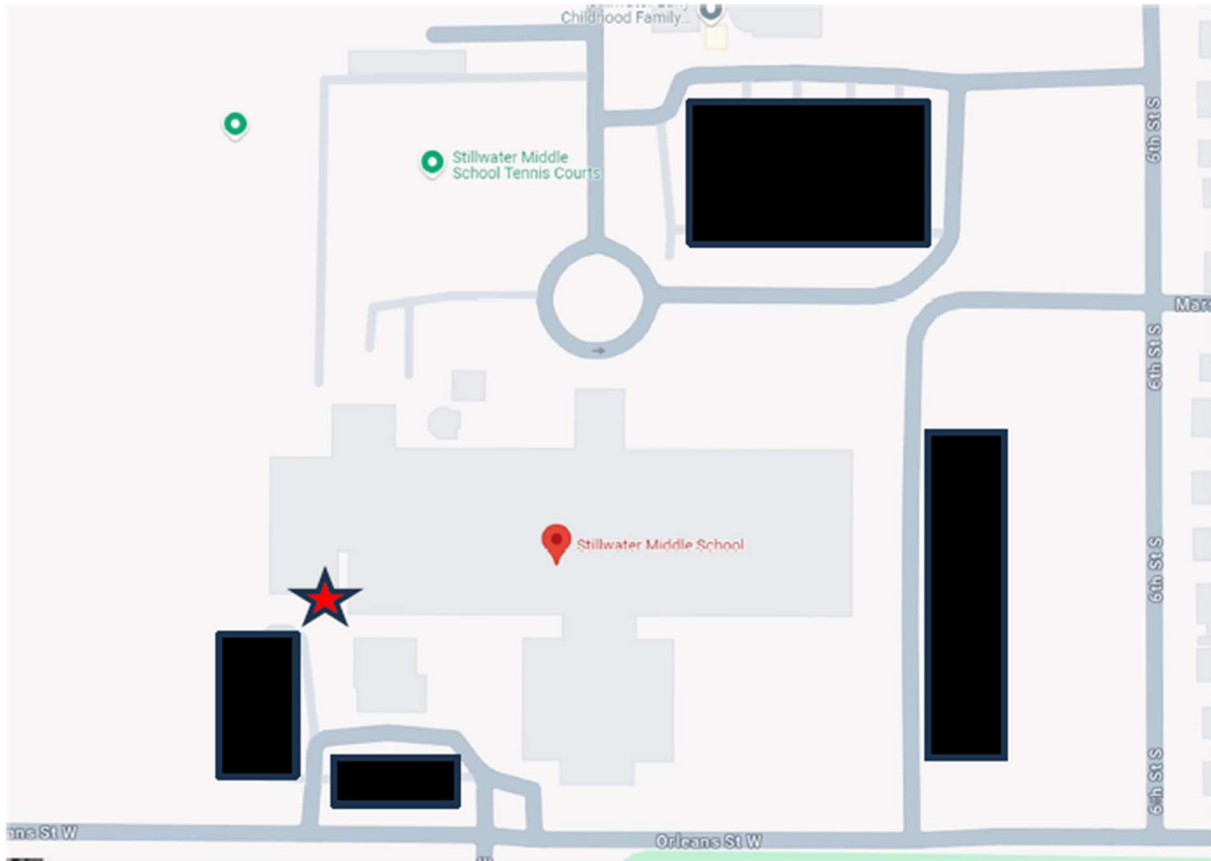

### Stillwater Area High School & Stillwater PAC Address:

5701 Stillwater Blvd N, Oak Park Heights, MN 55082

**Stillwater Middle School:**

523 Marsh Street W, Stillwater, MN 55082

**IMPORTANT:** Please enter the building through door 11W (pool entrance). Door 11W is located off of Orleans St W.

-  **Parking – Stillwater Middle School**  
Door – 11W
-  **Entrance to Basketball Tournament**  
Door – 11W (Pool Entrance Doors)

**Directions:**  
Entrance and parking for the basketball is off **Orleans St W**