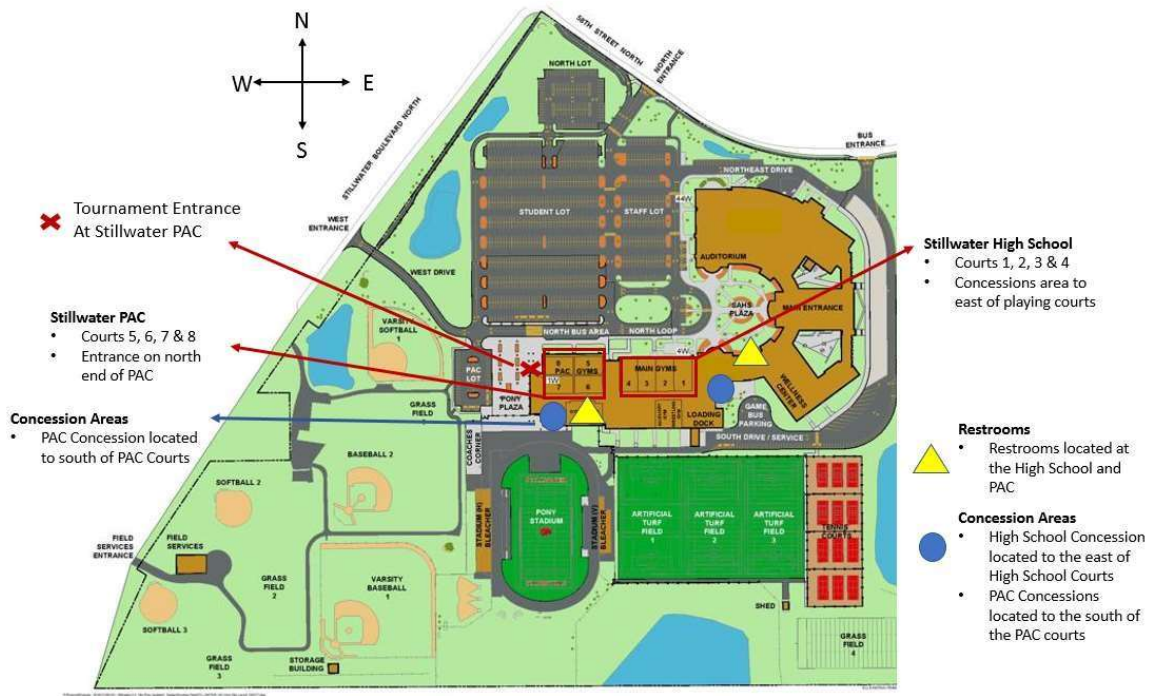

2026 Stillwater Super Weekend Tournament

Tournament Maps

Saturday, February 7th & Sunday, February 8th

Tournament Maps

All games will be played in the Stillwater High School, Stillwater PAC (Pony Activity Center) and Stillwater Middle School.

The Stillwater PAC and Stillwater High School are connected and share a large parking area (see attached map). The Stillwater Middle School is located roughly 3 miles east of the High School and PAC.

Please remind all family, coaches, and players to respect the facilities during tournament use. Concessions stands will be available at all three facilities. Large seating areas are available in the Stillwater High School cafeteria. There is no access to the running track in the PAC for watching games.

Stillwater Area High School & Stillwater PAC Address:

5701 Stillwater Blvd N, Oak Park Heights, MN 55082