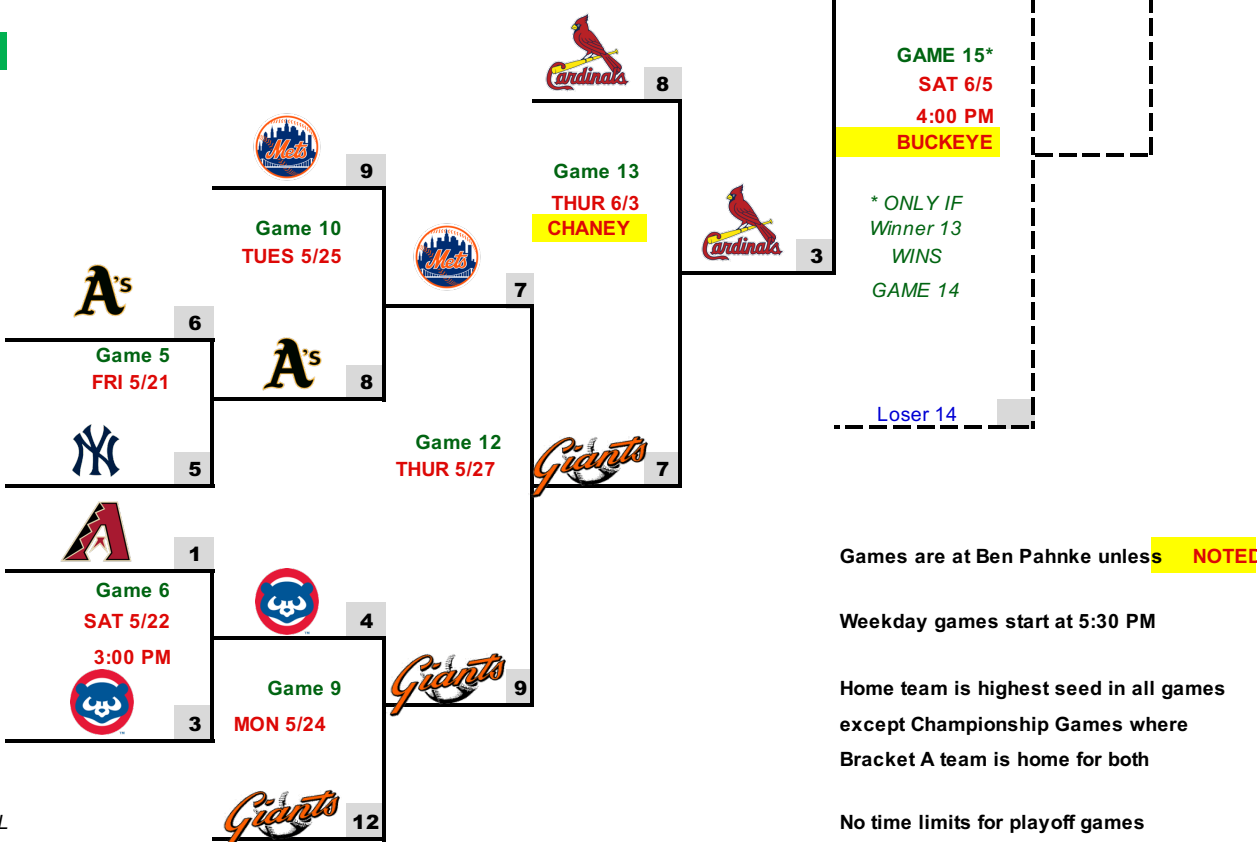

AA 2021

PLAYOFFS

BRACKET A

BRACKET B

Games are at Ben Pahnke unless **NOTE**

Weekday games start at 5:30 PM

Home team is highest seed in all games except Championship Games where Bracket A team is home for both

No time limits for playoff games