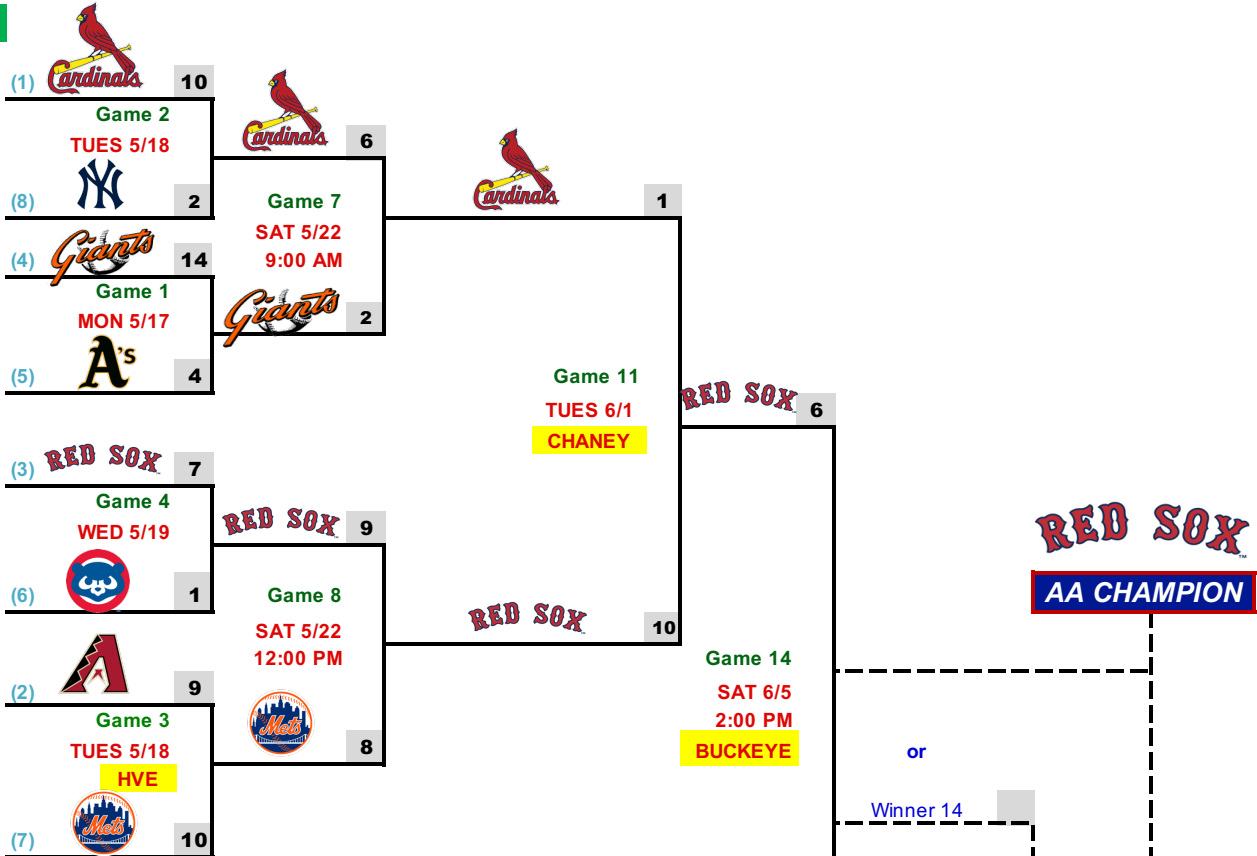

AA 2021

PLAYOFFS

BRACKET A

BRACKET B

Games are at Ben Pahnke unless **NOTE**

Weekday games start at 5:30 PM

Home team is highest seed in all games except Championship Games where Bracket A team is home for both

No time limits for playoff games