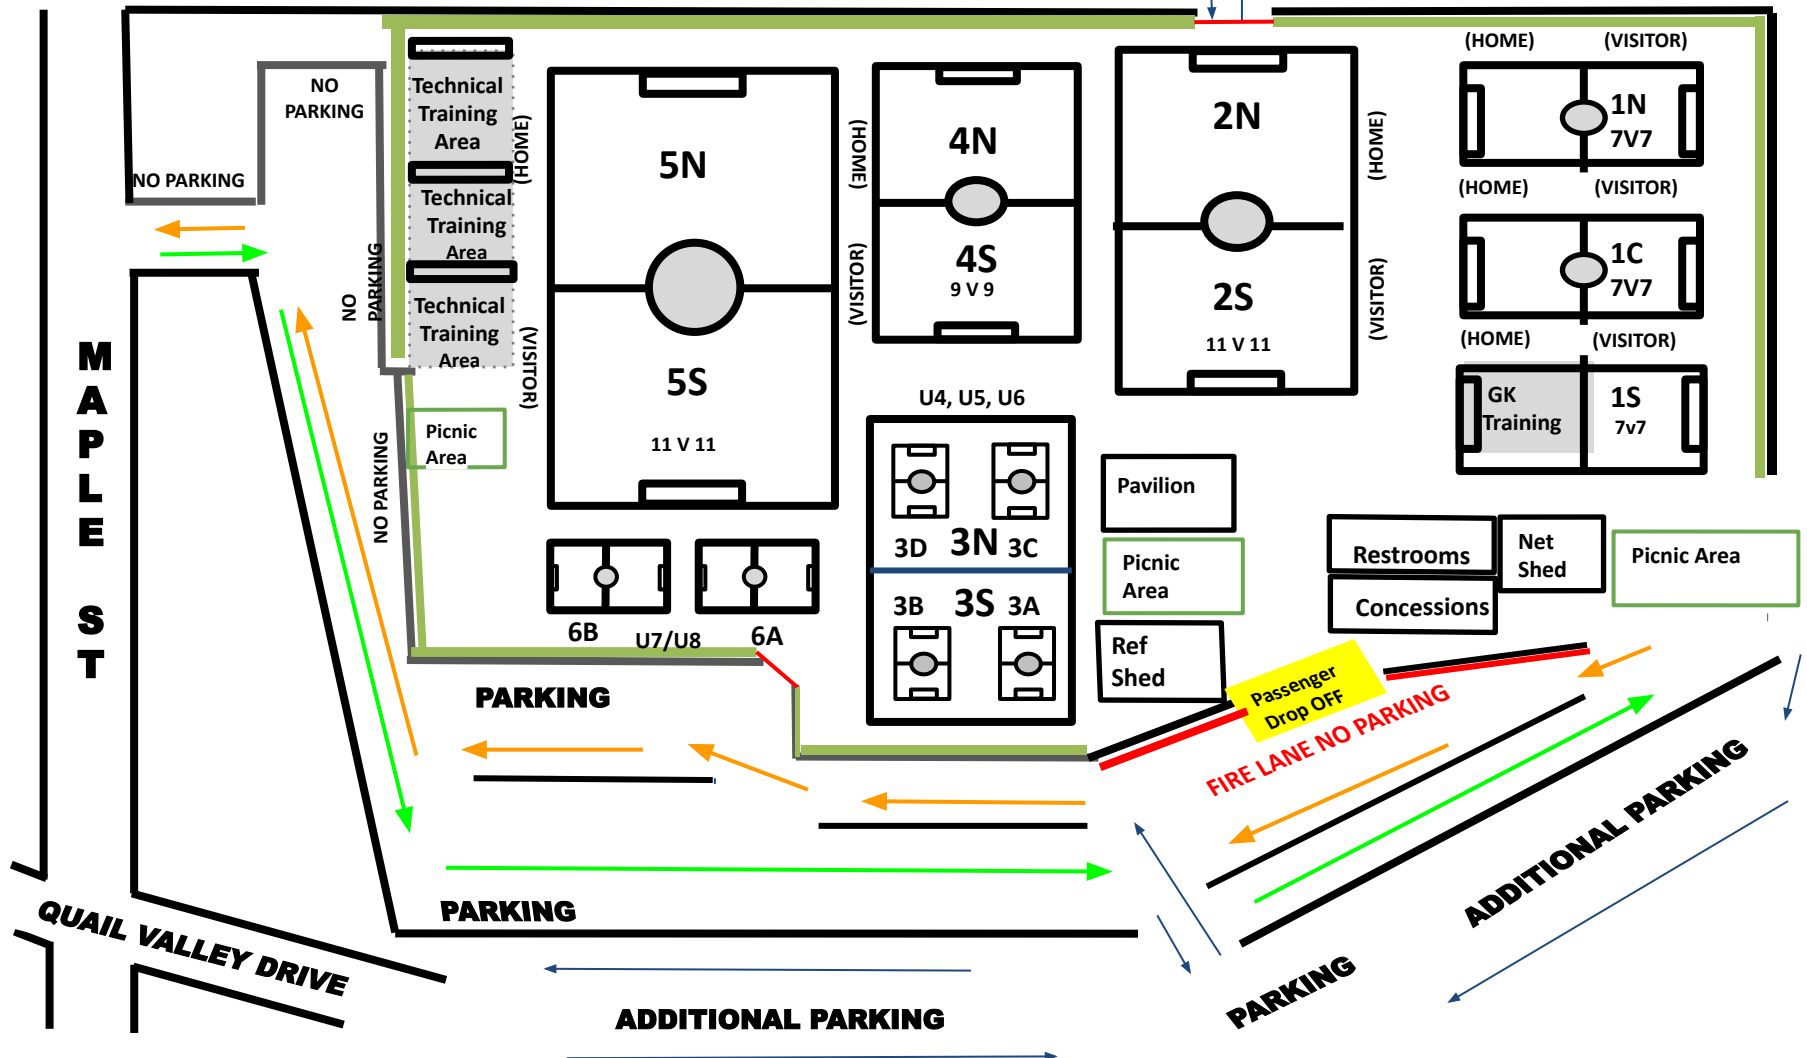

Parent Viewing Areas in Green

GSA Ray Thomas Jr Fields

Fall 2021/Spring 2022

Annie Purl Field
3 - 7 V 7s

3A

3B

3C

3D