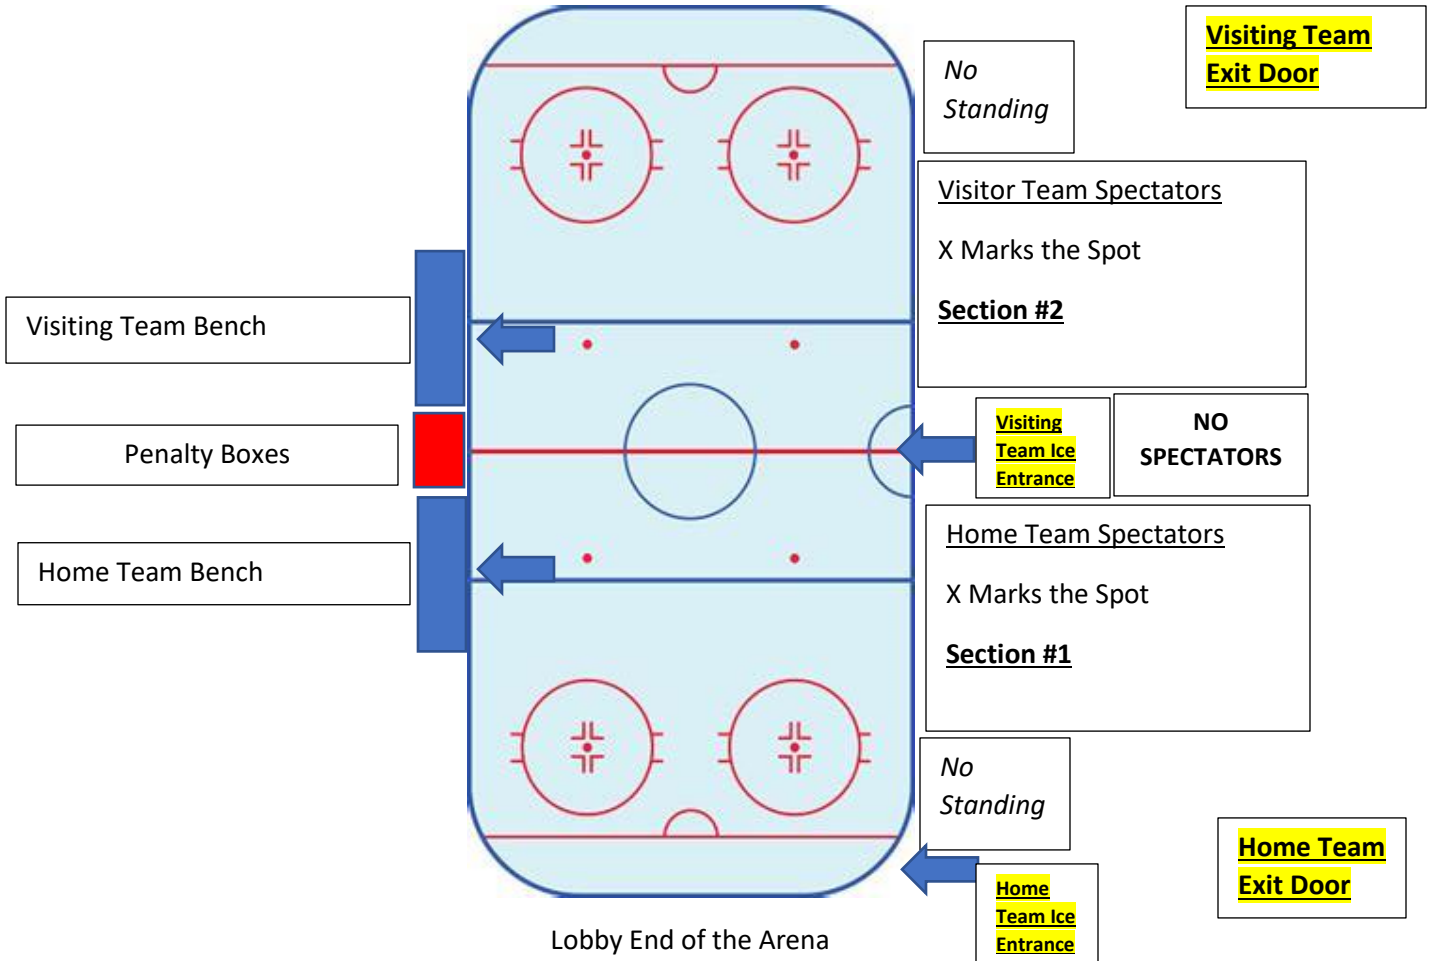

Malone Minor Hockey Association

Malone Civic Center

Far End of Arena

Lobby End of the Arena

Entrance Only