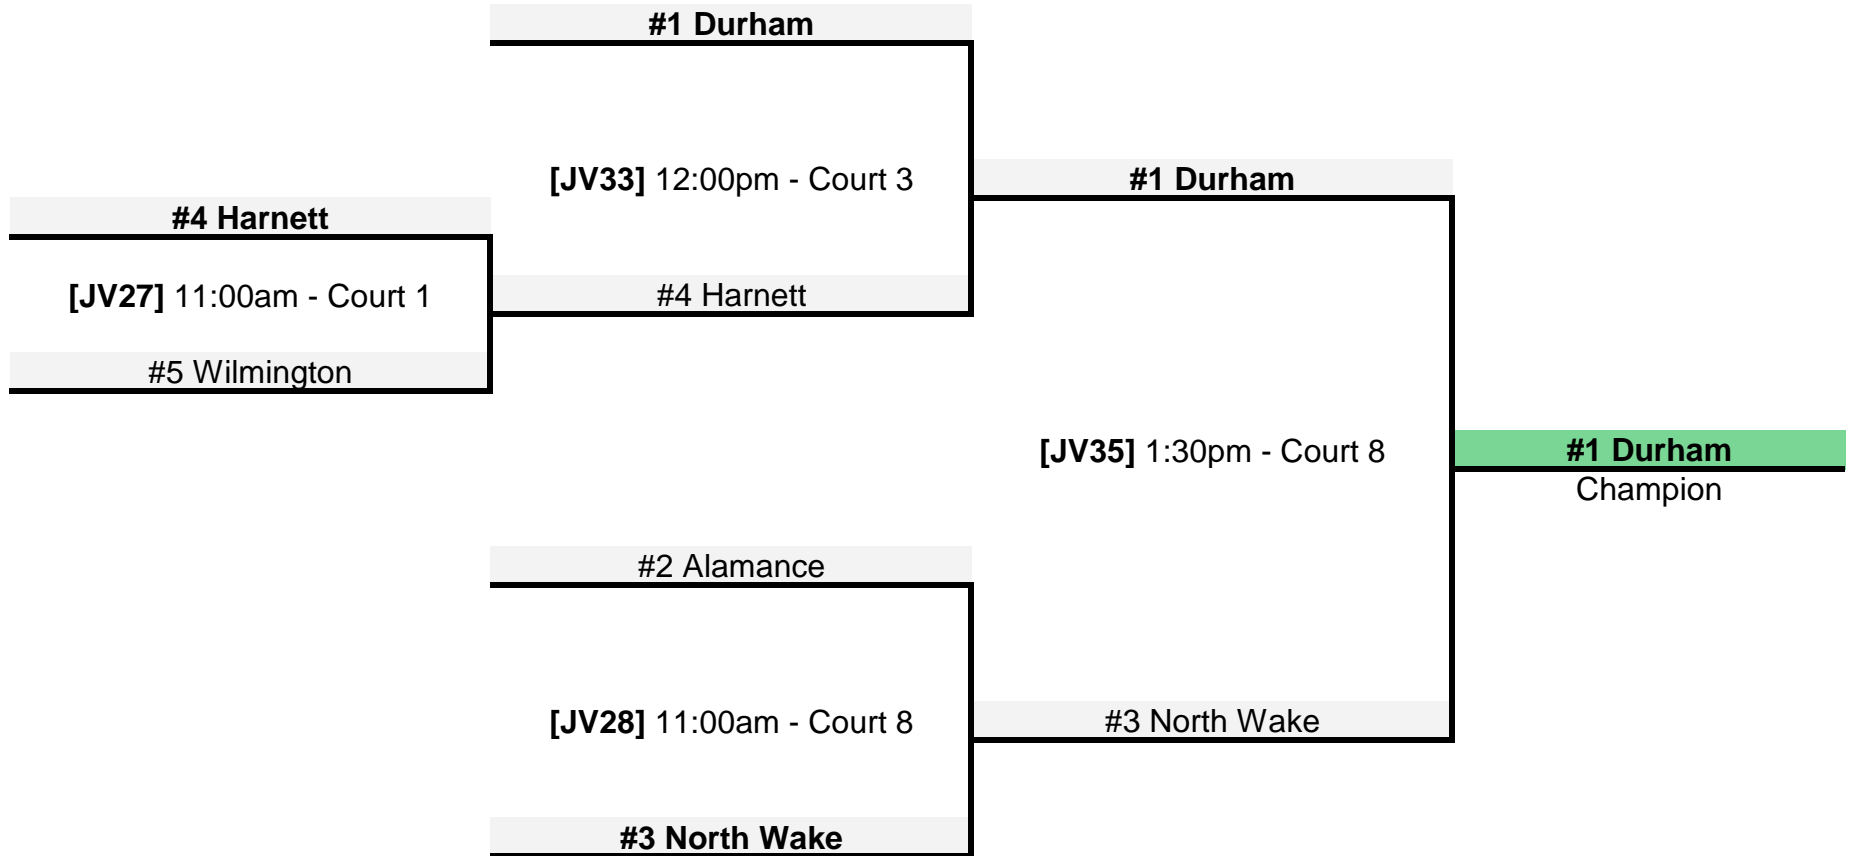

2024 NCHEAC Volleyball State Tournament Bracket Results

Varsity Girls

Round 1 (best of 5)

Round 2 (best of 5)

#1 North Wake

[V31] 12:00pm - Court 1

#4 Alamance

#1 North Wake

[V37] 2:30pm - Court 1

#1 North Wake

Champion

#2 Wilmington

[V32] 12:00pm - Court 8

#3 Durham

#2 Wilmington

2024 NCHEAC Volleyball State Tournament Bracket Results

JV Girls

Round 1 (best of 3)

Round 2 (best of 3)

Round 3 (best of 3)

2024 NCHEAC Volleyball State Tournament Bracket Results

MS Girls

Round 1 (best of 3)

Round 2 (best of 3)