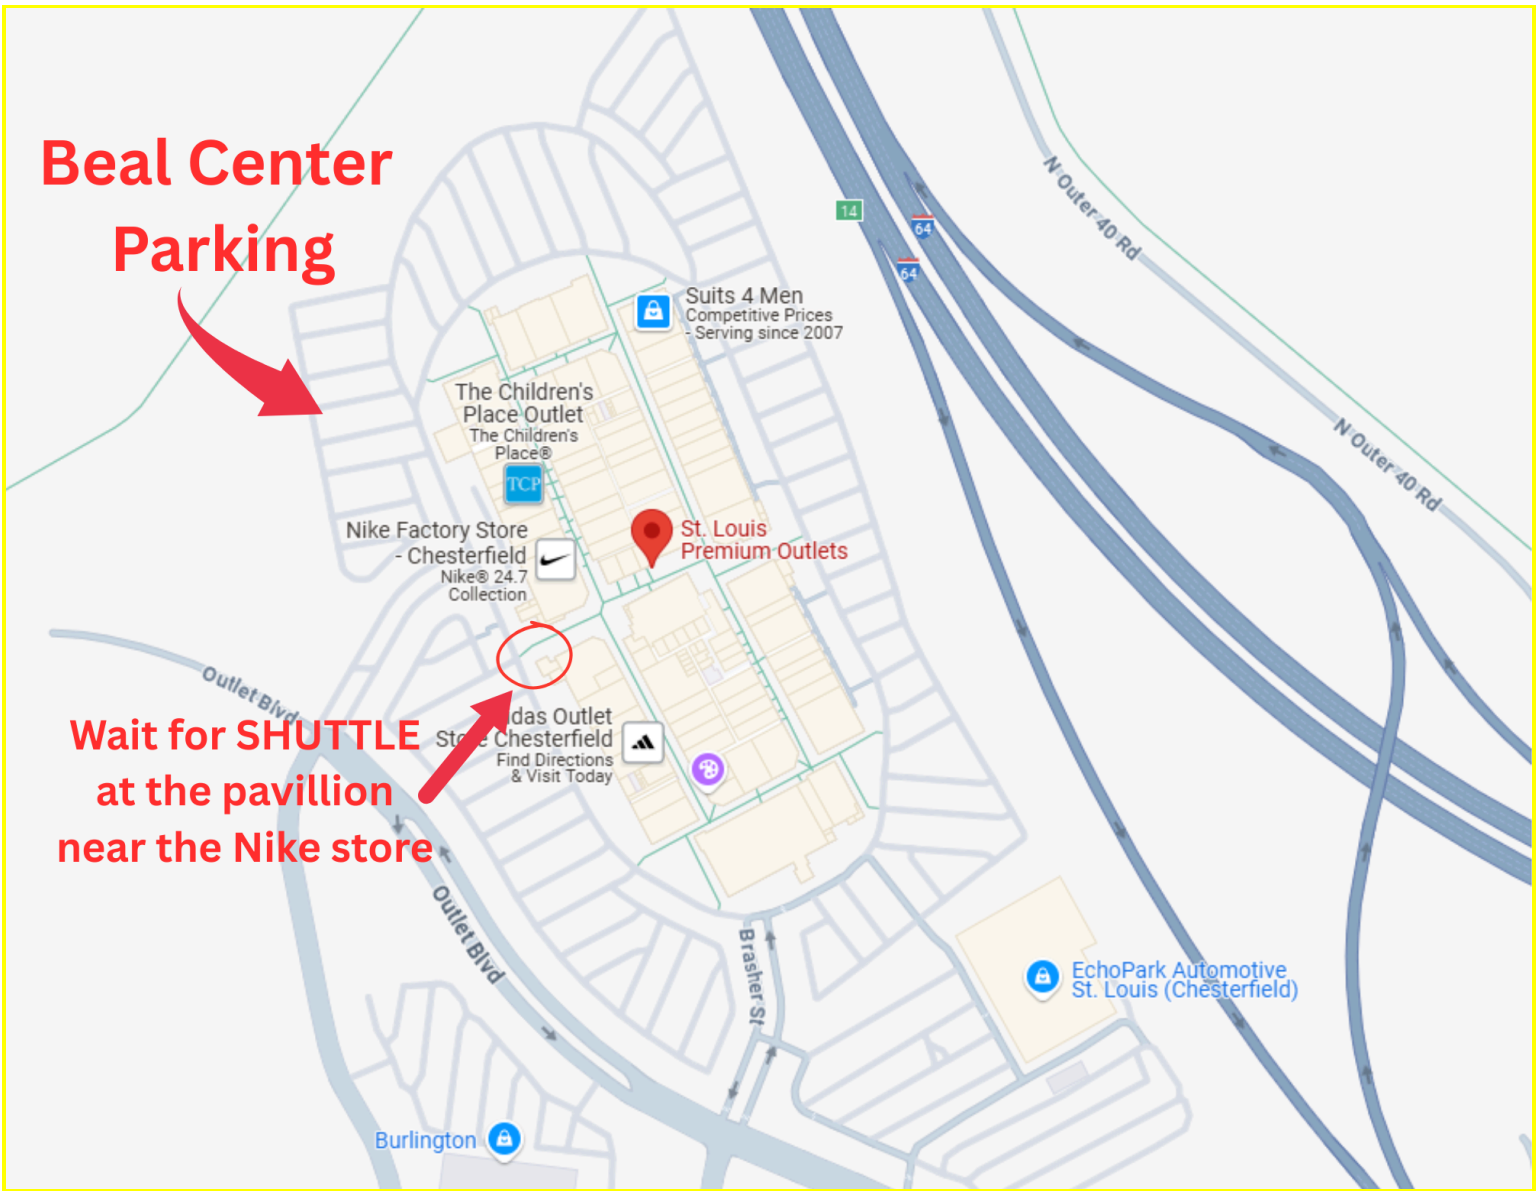

Overflow Parking Lot: St. Louis Premium Outlets - Chesterfield.
18521 Outlet Blvd. Chesterfield, MO 63005

Shuttle: We will provide a free shuttle to/from our overflow parking lot. Our shuttle makes frequent trips, call Bryan 636-378-1831 with questions or for an ETA.