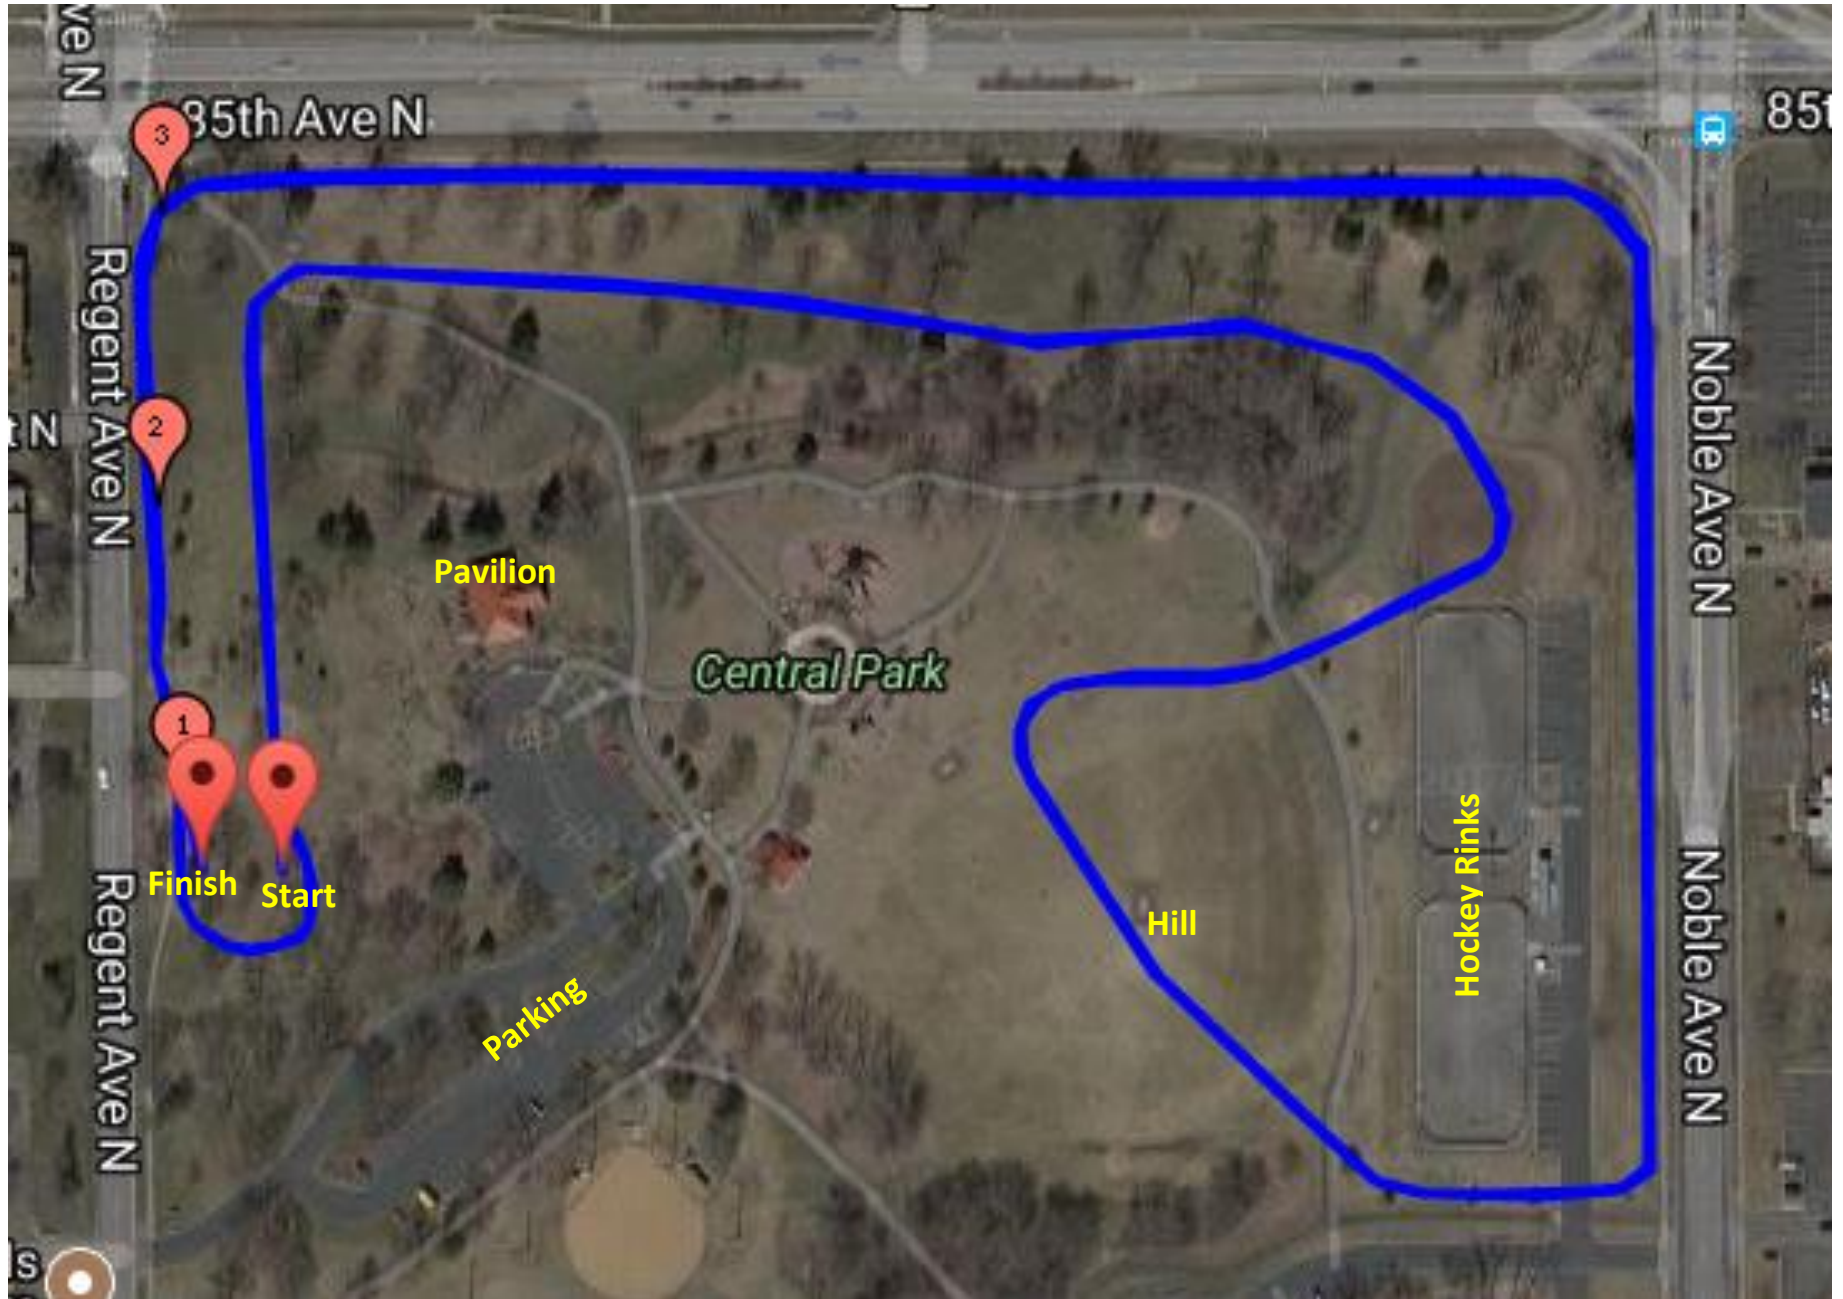

# Dundee Invitational – Boys and Girls 5k Map

There is plenty of bus parking at Park Center. To get to Park Center from Central Park take Noble Ave south for roughly 1 mile and look for the building and parking lot on the right hand side.