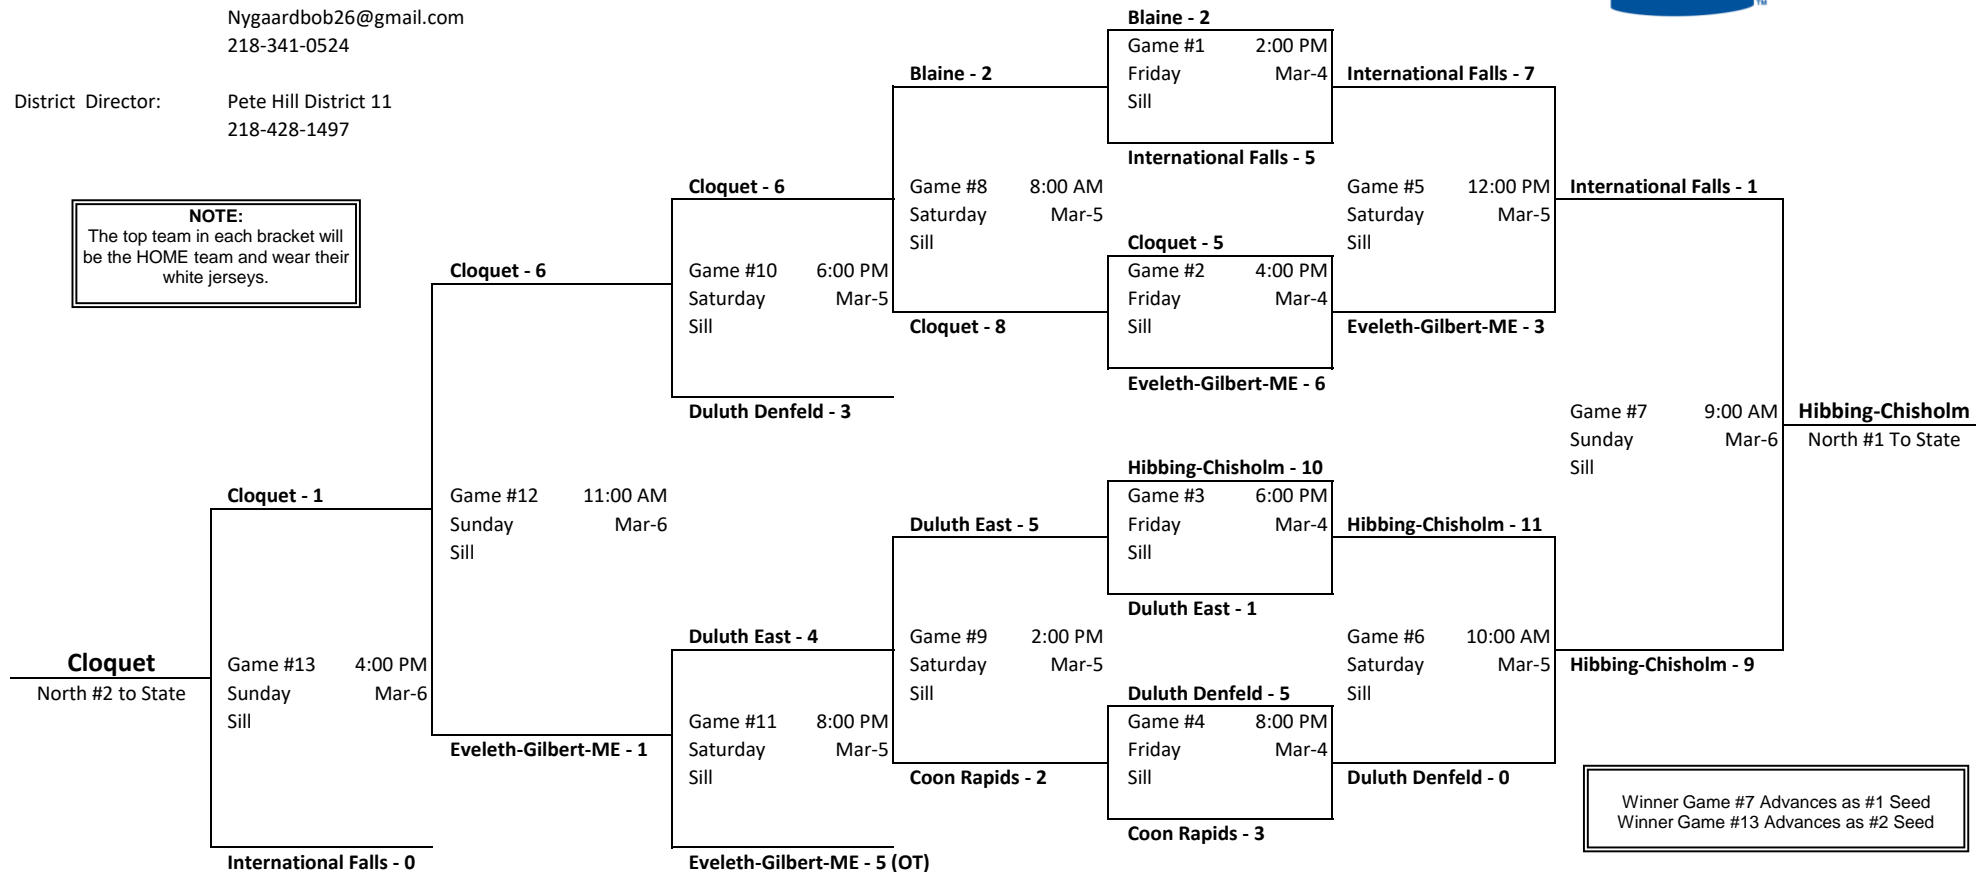

2022 Minnesota Hockey Peewee A North Region Tournament

March 4-6, 2022

Essentia Duluth Heritage Center -- 120 S 30th Ave West, Duluth, MN 55806

Arena Phone: (218) 623-7434

Tournament Director: Bob Nygaard
Nygaardbob26@gmail.com
218-341-0524

District Director: Pete Hill District 11
218-428-1497

NOTE:
The top team in each bracket will be the HOME team and wear their white jerseys.

Winner Game #7 Advances as #1 Seed
Winner Game #13 Advances as #2 Seed