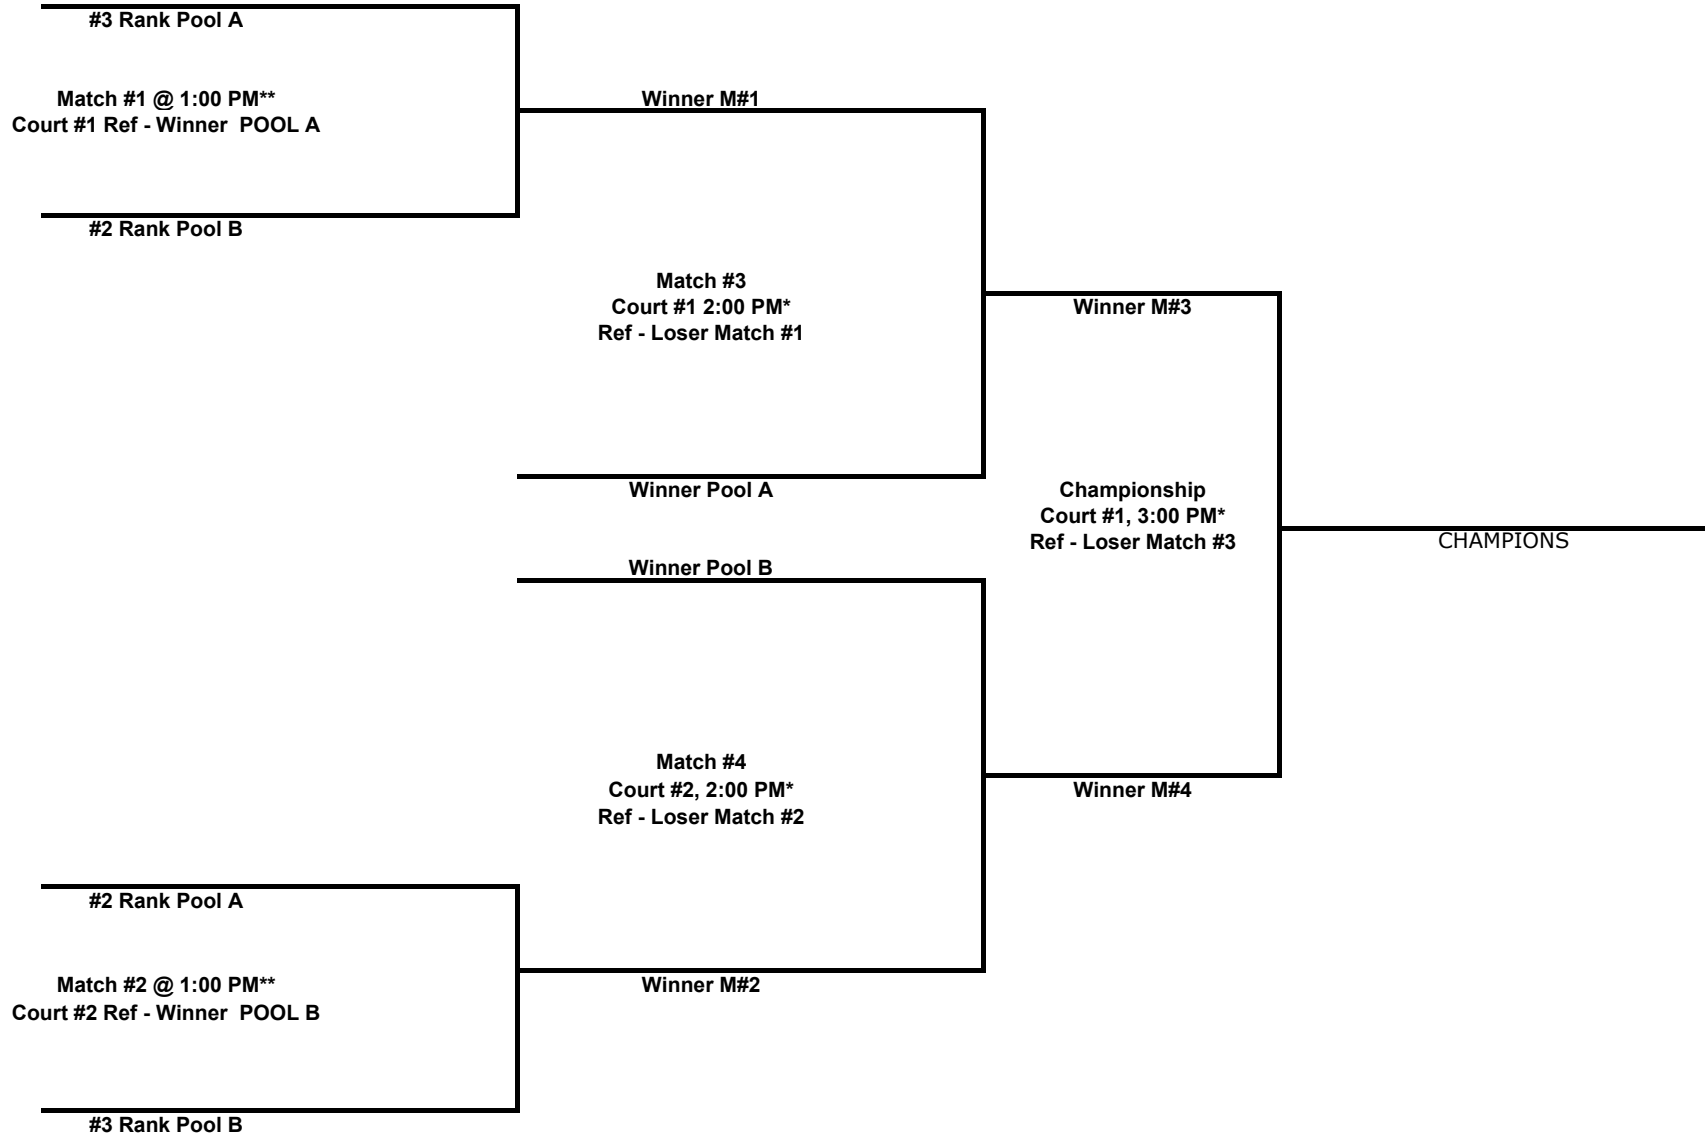

** Except for the first match all start times are estimated. Matches will begin immediately following the finish of the preceding match.

2026 HIT N ROLL

11 & 12's Club Crossover

Play Best Two out of Three - Start 0-0

2026 HIT N ROLL
11 & 12's Club Championship
Play Best Two out of Three - Start 0-0

2026 HIT N ROLL

Age Group

12 Power

Court 4

Pool A, Ct 4 A		Mem Metro 12 Travel Black	Mem Metro 11 Travel Black	Jonesboro 12U Winter Gold	Viper 11U
		A1	A2	A3	A4
Mem Metro 12 Travel Black	A1				
Mem Metro 11 Travel Black	A2				
Jonesboro 12U Winter Gold	A3				
Viper 11U	A4				