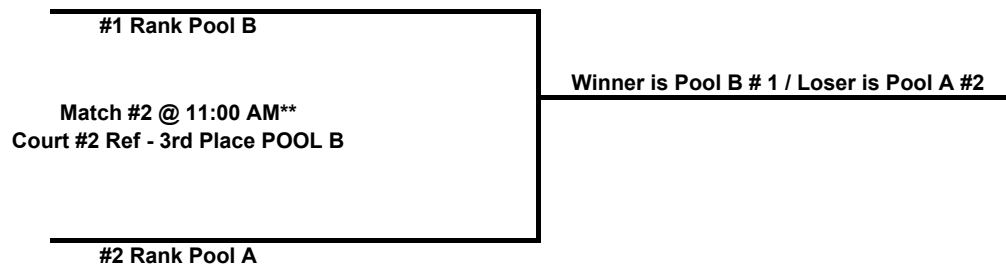

** Except for the first match all start times are estimated. Matches will begin immediately following the finish of the preceding match.

2026 HIT N ROLL

Age Group

11+12 Club

Court 2

Pool B, Ct 2 B		Mem Metro 11 Travel Red	Mem Metro 11 Travel White	Jonesboro 11 Winter Black
		B1	B2	B3
Mem Metro 11 Travel Red	B1			
Mem Metro 11 Travel White	B2			
Jonesboro 11 Winter Black	B3			

Start Times

8:00 AM
9:00 AM
10:00 AM

Set Schedule			
Match #	Team #	Team #	Ref Team #
1	1	3	2
2	2	3	1
3	1	2	3

* Ref team is responsible for the Up Referee, Down Referee, two (2) line judges, and scorekeeper(s). Warm up 2-4-4.

** Except for the first match all start times are estimated. Matches will begin immediately following the finish of the preceding match.

2026 HIT N ROLL

11 & 12's Club Crossover

Play Best Two out of Three - Start 0-0

2026 HIT N ROLL
11 & 12's Club Championship
Play Best Two out of Three - Start 0-0

2026 HIT N ROLL

Age Group

12 Power

Court 4

Pool A, Ct 4 A		Mem Metro 12 Travel Black	Mem Metro 11 Travel Black	Jonesboro 12U Winter Gold	Viper 11U
		A1	A2	A3	A4
Mem Metro 12 Travel Black	A1				
Mem Metro 11 Travel Black	A2				
Jonesboro 12U Winter Gold	A3				
Viper 11U	A4				