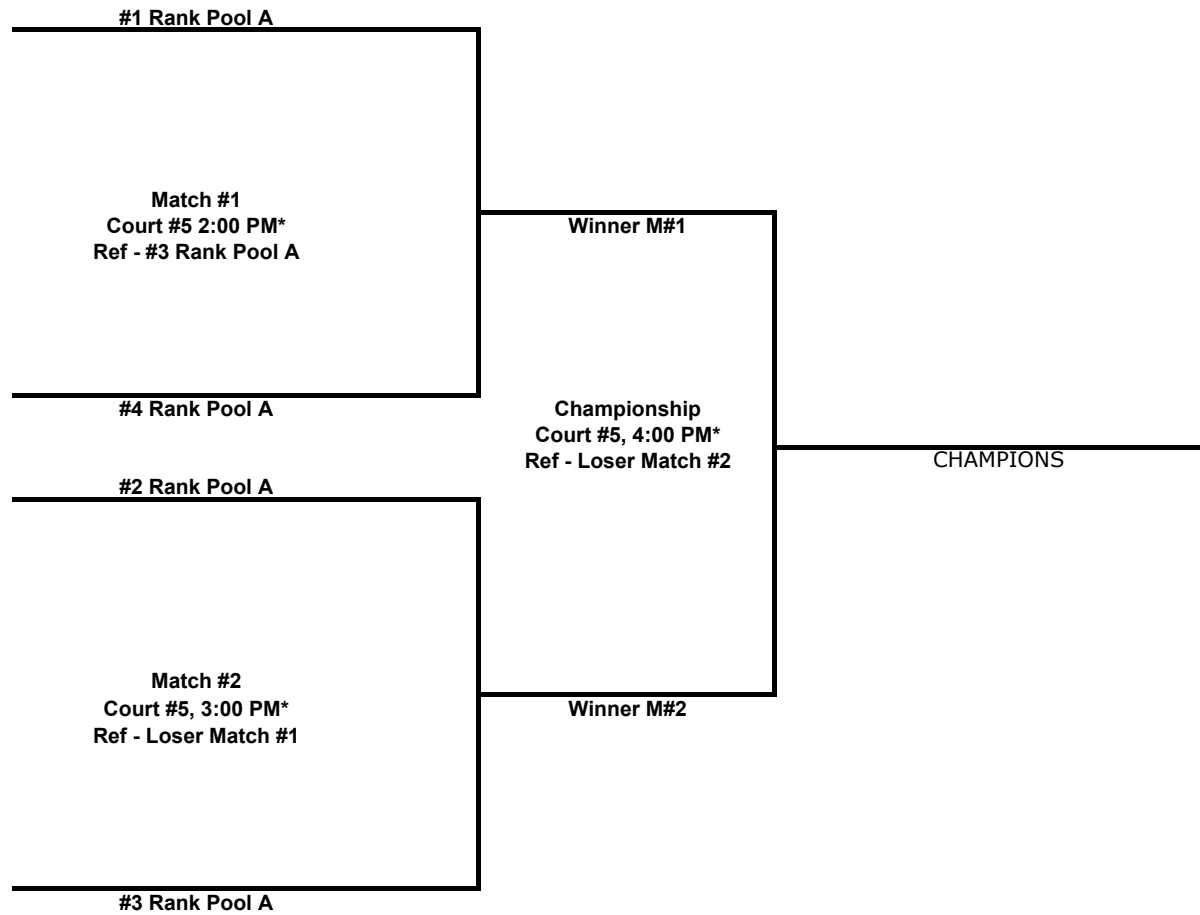

2026 HIT N ROLL

Age Group

10's

Court 5

Pool A, Ct 5 A		Mem Metro 10 Travel Black	Mem Metro 10 Travel Red	Mem Metro 10 Regional	Jonesboro 10 Winter Green
		A1	A2	A3	A4
Mem Metro 10 Travel Black	A1				
Mem Metro 10 Travel Red	A2				
Mem Metro 10 Regional	A3				
Jonesboro 10 Winter Green	A4				

Start Times

8:00 AM
9:00 AM
10:00 AM
11:00 AM
12:00 PM
1:00 PM

Set Schedule			
Match #	Team #	Team #	Ref Team #
1	1	3	2
2	2	4	1
3	1	4	3
4	2	3	4
5	3	4	2
6	1	2	4

* Ref team is responsible for the Up Referee, Down Referee, two (2) line judges, and scorekeeper(s). Warm up 2-4-4.

2026 HIT N ROLL

Age Group

11+12 Club

Court 1

Pool A, Ct 1 A		Mem Metro 12 Reg Black	Jonesboro 10 Travel Black	Mem Metro 12 Winter
		A1	A2	A3
Mem Metro 12 Reg Black	A1			
Jonesboro 10 Travel Black	A2			
Mem Metro 12 Winter	A3			