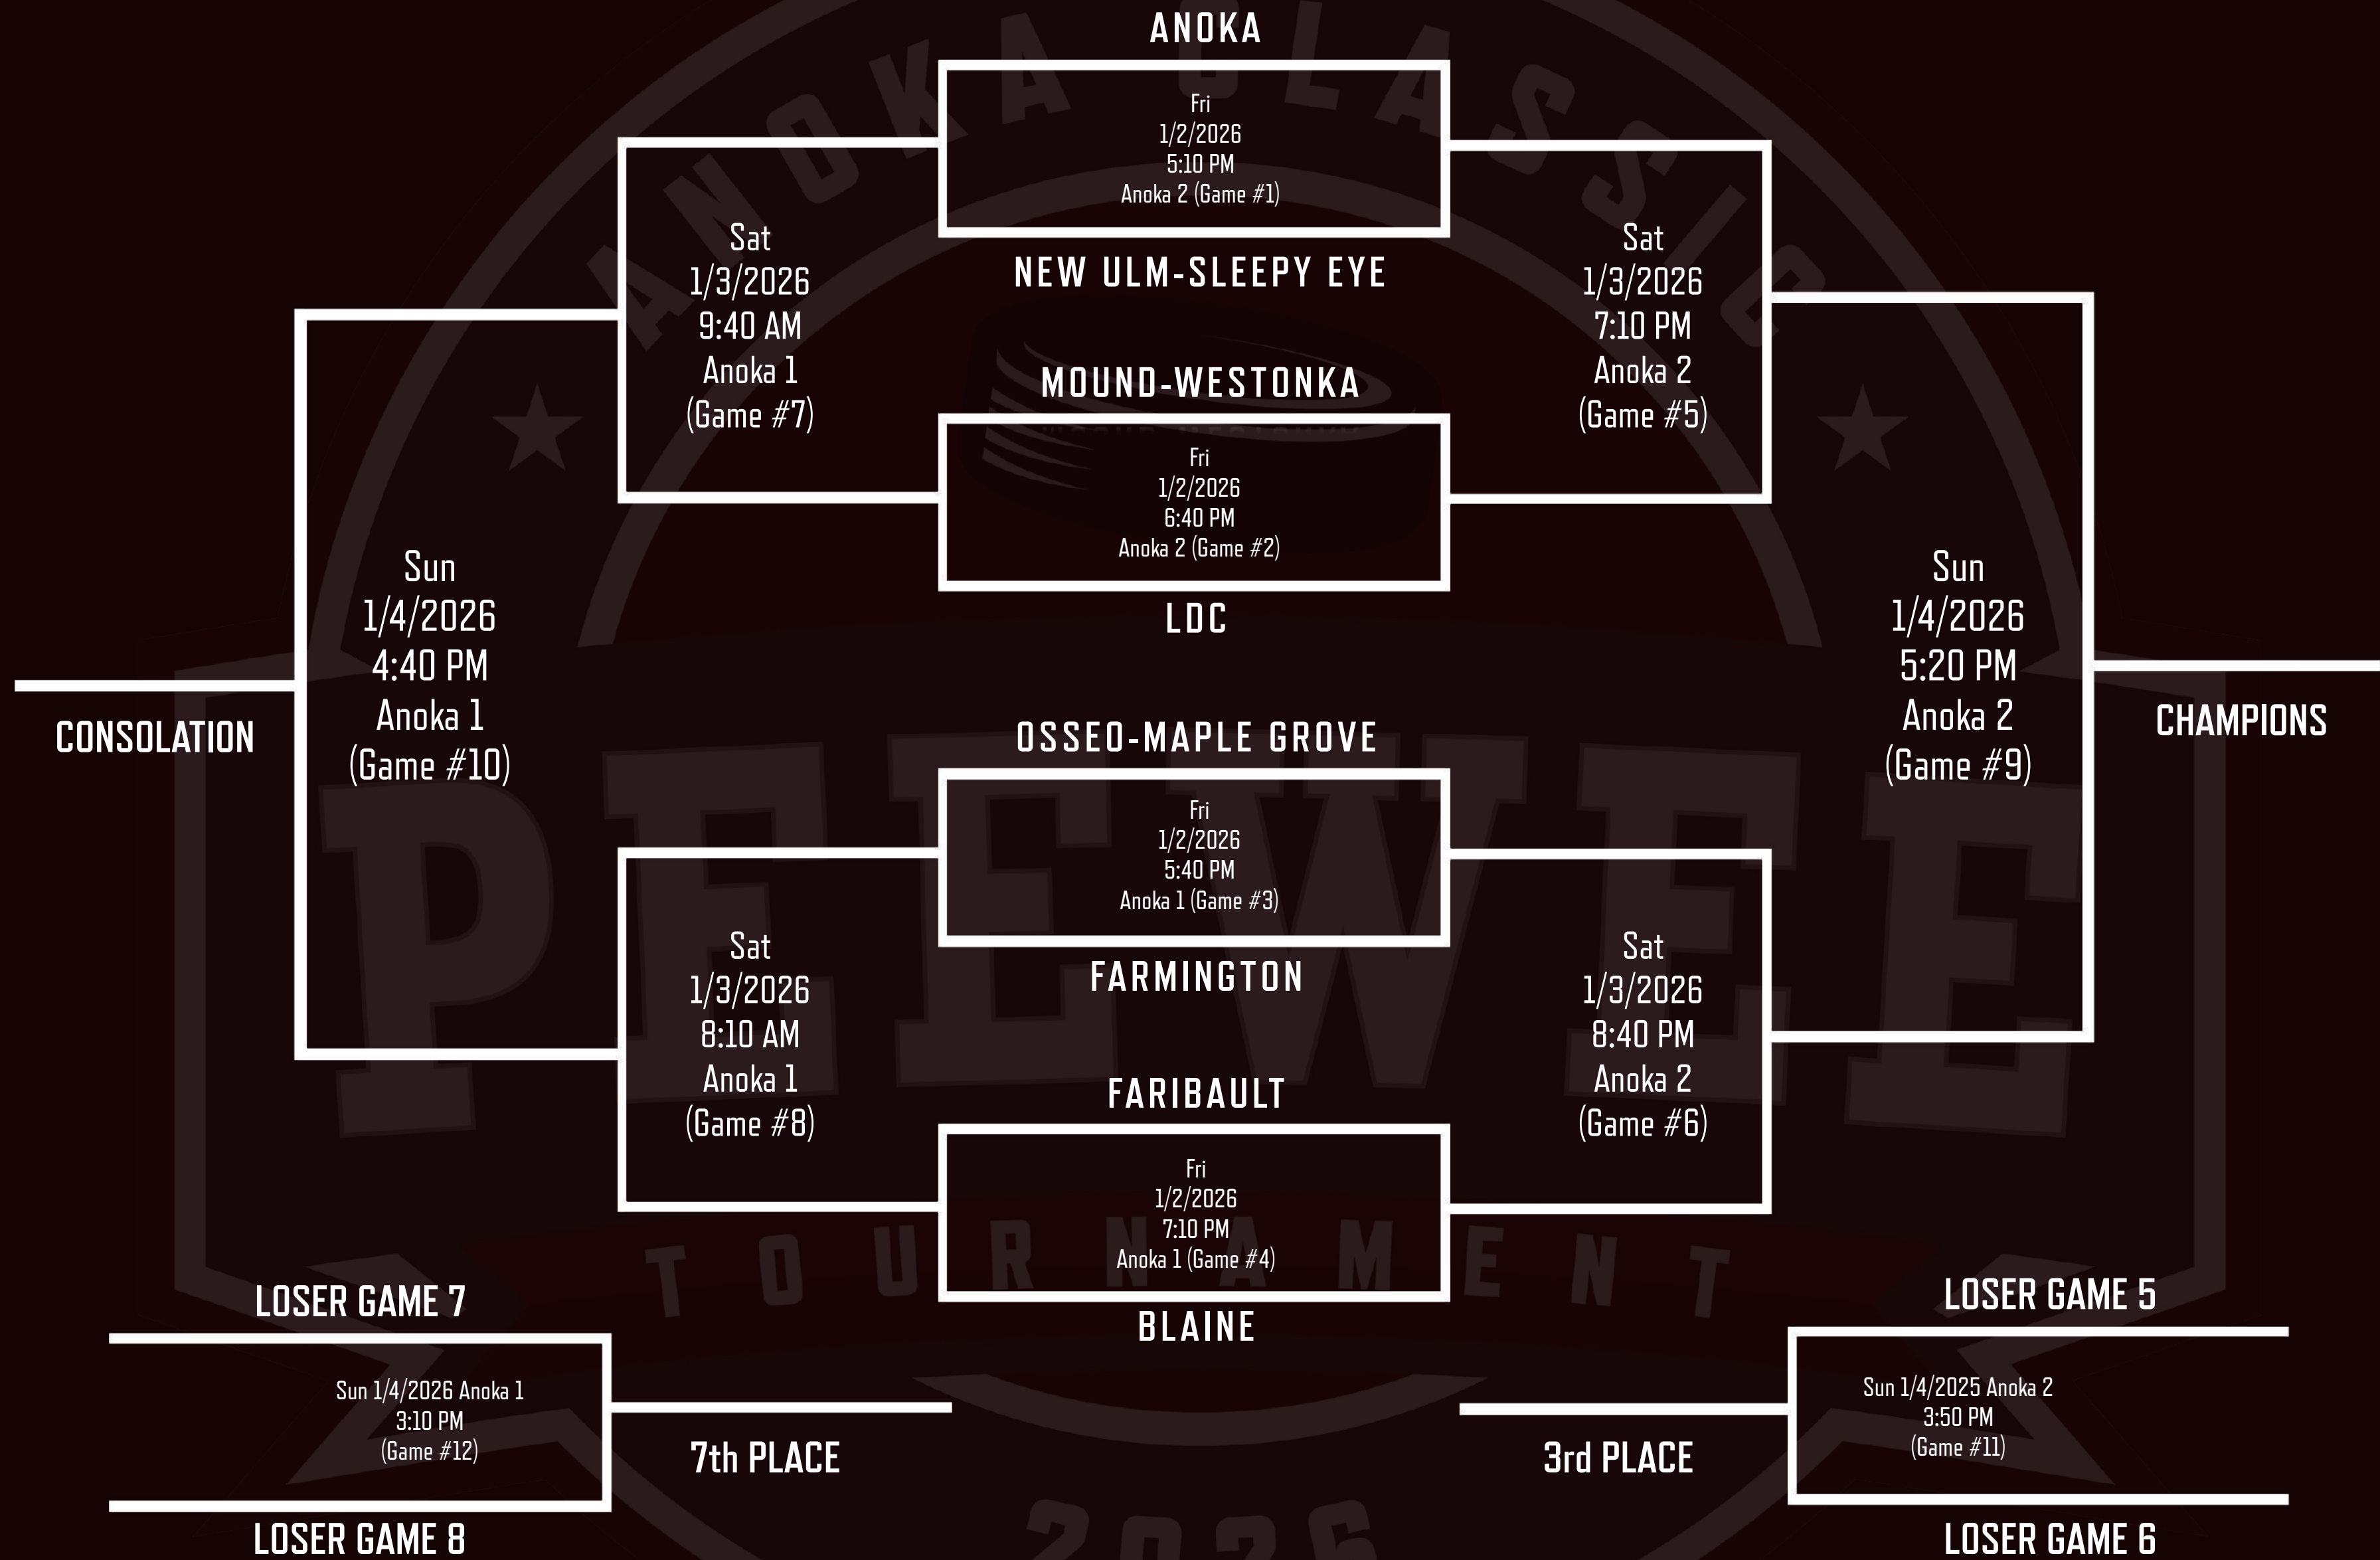

HOME TEAM IS ALWAYS ON TOP AND WILL WEAR LIGHT COLORED JERSEYS

ANOKA TORNADOES

Jace Brunner	1
Devin Stodieck	5
Kingston Stuberg	8
Karson Nicko	11
Logan Hilmoie	14
Gabriel Schmid	17
Ryan Roof	20
Jackson Chapple	23
Chase Gann	26
Ethan Lindberg	30
Caden Brown	46
Wyatt Schmidt	49
Jaxson Wagner	52
Brock Roering	55
Logan Christensen	97
Jason Lindberg	HC
Scott Brown	AC
Jason Nicko	AC
Jeff Van Vleet	AC
Kari Roof	TM

BLAINE BENGALS

Ian McBroom	2
Hannah Stickney	6
Michael Kohlmeyer	8
Dean Kacures	10
Mikah Moores	11
Logan Verhulst	12
Logan Burton	15
Cooper Mertz	17
Isaac Thomsen	20
Spencer Scheidt	21
Chase Genosky	22
Thomas Harris	24
Alexander Rollins	25
Lincoln Cardinal	27
Jaxson Morrissey	30
Dave Rollins	HC
Jason Kacures	AC
Ryan Verhulst	AC
Andy Stickney	AC
Ryan Verhulst	AC
Cami Mertz	TM
Rory Cardinal	TM

FARIBAULT FALCONS

Kale Archambault	3
Ethan Laroche	6
Noah Elioff	9
Bode Bragnalo	11
Max Bragnalo	12
Henry Bogut	13
Griffin Isaacson	14
Grady Isaacson	15
Isaac Caron	18
Luc Lehtinen	19
Weston Parker	20
Daniel Moyer	22
Evan Cullen	24
Theodore Degrood	26
Franklin Carpentier	29
Jon Parker	HC
Michael Carpentier	AC
Brita Bragnalo	AC
Christian Bragnalo	AC
Andrea Moyer	TM

FARMINGTON TIGERS

London Kratz	7
Bauer Ondich	8
Zac Koop	12
Jack Proulx	16
Maxwell Mohowald	21
Carson Lubahn	28
Jace Engstrom	29
Grady Maras	33
Brady Kuhn	61
Brendan Flom	72
Anthony Cassano	73
Cohen Klitzke	74
Eli Zey	88
Brennan Ficcadenti	91
Mason Ondich	HC
Daniel Ficcadenti	AC
Nicholas Proulx	AC
Amanda Royale	TM