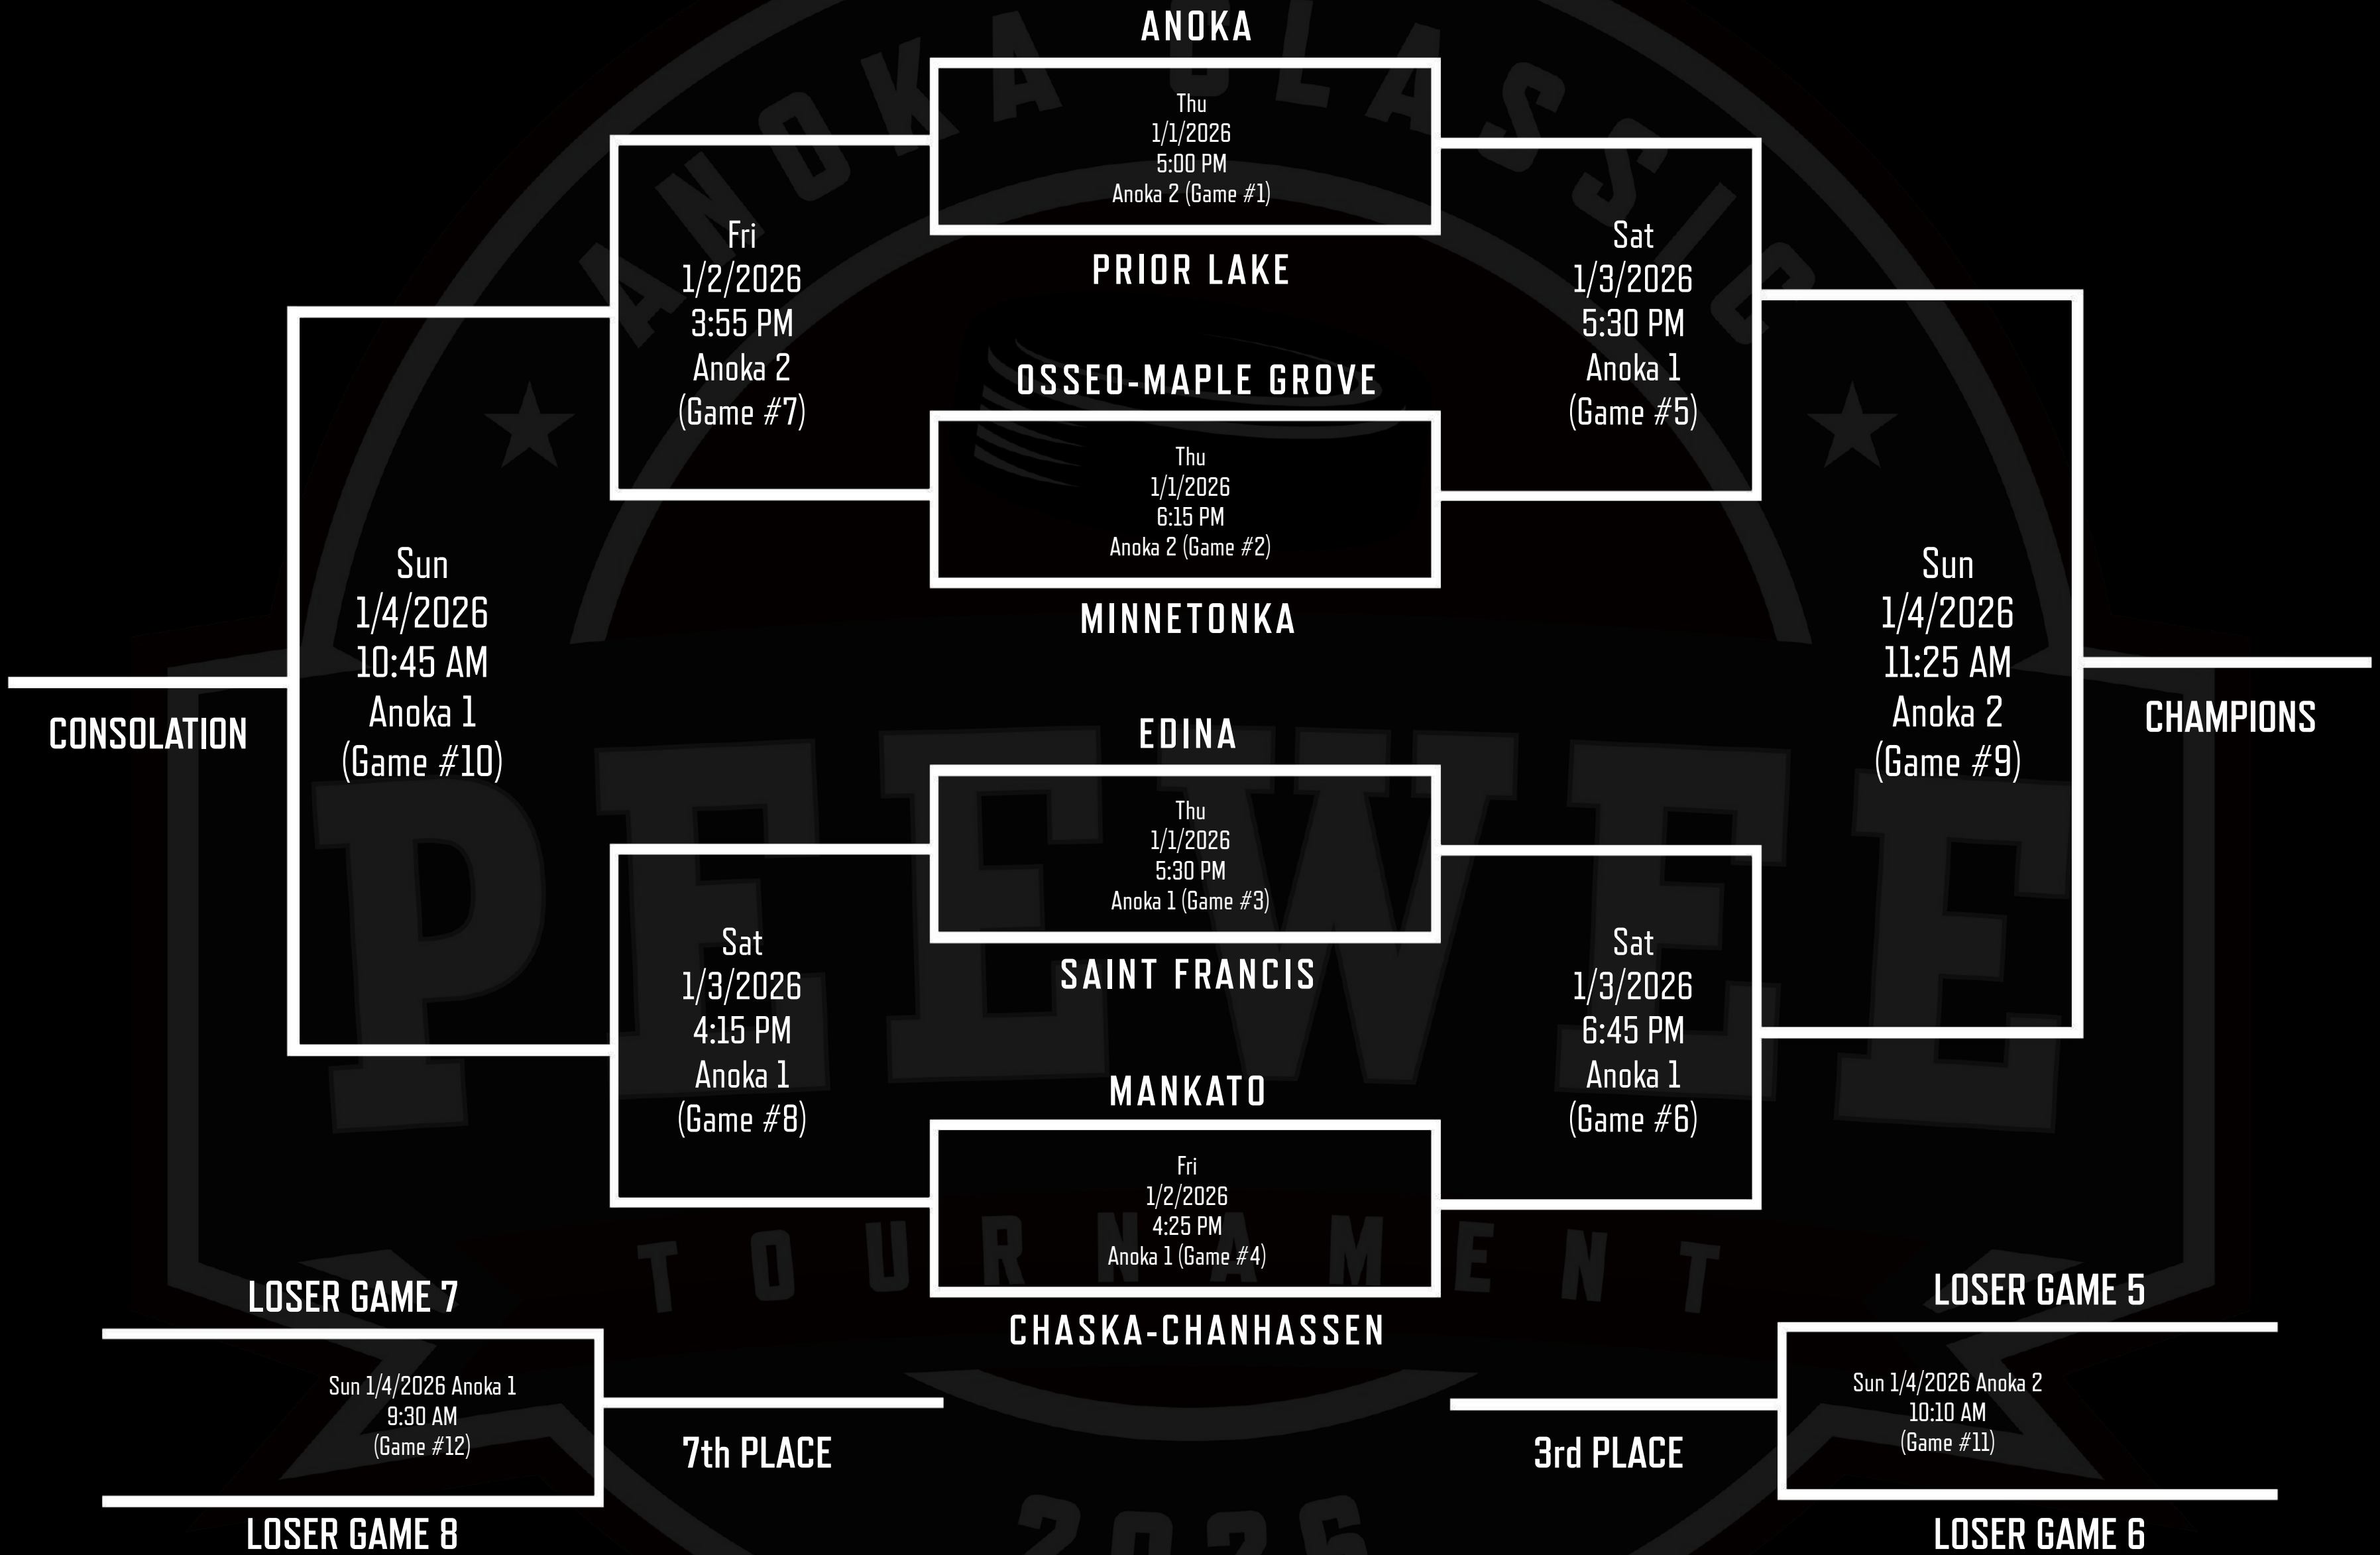

MIDNIGHT MADNESS SECTIONAL

HOME TEAM IS ALWAYS ON TOP AND WILL WEAR LIGHT COLORED JERSEYS

ANOKA TORNADOES

Elijah Rodriguez	3
Charlie West	9
Henry Kaplan	12
Max Dresbach	21
James Mess	22
Ryan Hounton	27
Ethan Schantzen	35
Vincent Pederson	50
Caleb Pearson	53
Graham Carlson	55
Aiden Williams	56
Cole Trebby	66
Mike Schantzen	HC
JP West	AC
Shawn Rodriguez	AC
Rachel Schulz	TM

PRIOR LAKE LAKERS

Liam Gilbertson	2
Wyatt Monserud	3
Andrew Kaso	4
Crosby Schumacher	5
Leo Hopkins	6
Easton Mathys	7
Owen Wenngatz	8
Charles Kelsey	10
Hobart Grzeskowiak	11
Hudson Kortuem	12
Magnus Lennartson	13
Keagan Johnson	14
Bodie Kortuem	15
Harris Tredinnick	16
Kaiden Kurtz	17
Jacob Gerhartz	18
William Eidem	31
Jon Grzeskowiak	HC
Jay Eidem	AC
Thomas Kortuem	AC
Daniel Lennartson	AC
Jon Grzeskowiak	AC
Nick Monserud	AC
Jessica Eidem	TM
Nicole Grzeskowiak	TM

OSSEO-MAPLE GROVE CRIMSON

Mathias Schultz	2
Cooper Kling	3
Bennett Schiele	4
Aidan Burke	6
Charlie Strey	7
Calvin Durdahl III	8
Levi Durbin	9
Jameson Schultz	10
Lane Loehr	11
Spencer Peterson	13
Ben Melling	14
Liam Nelson	16
Isaiah Kliche	17
Luke Jackel	18
Kesler Gist	30
Aaron Strey	HC
Cal Durdahl	AC
Troy Gist	HC
Nick Kling	AC
Drew Nelson	TM
Kara Schultz	TM

MINNETONKA SKIPPERS

Maximus Peterson	2
Maxwell Adams	4
Milo Makinen	7
Zander Klin	9
Joseph Kaczmarczyk	10
Grayson Ehlen	12
Connor Johnston	14
Declan Mcwhite	17
Greyson Pivec	21
Otto Miller	22
John Schnittker	27
Lincoln Jones	28
Lincoln Fry	30
Kyler Barickman	78
Gino Rogalski	93
William Vorwerk	98
Patrick Johnston	HC
Brad Barickman	AC
Jon Miller	AC
Nikki Schnittker	TM