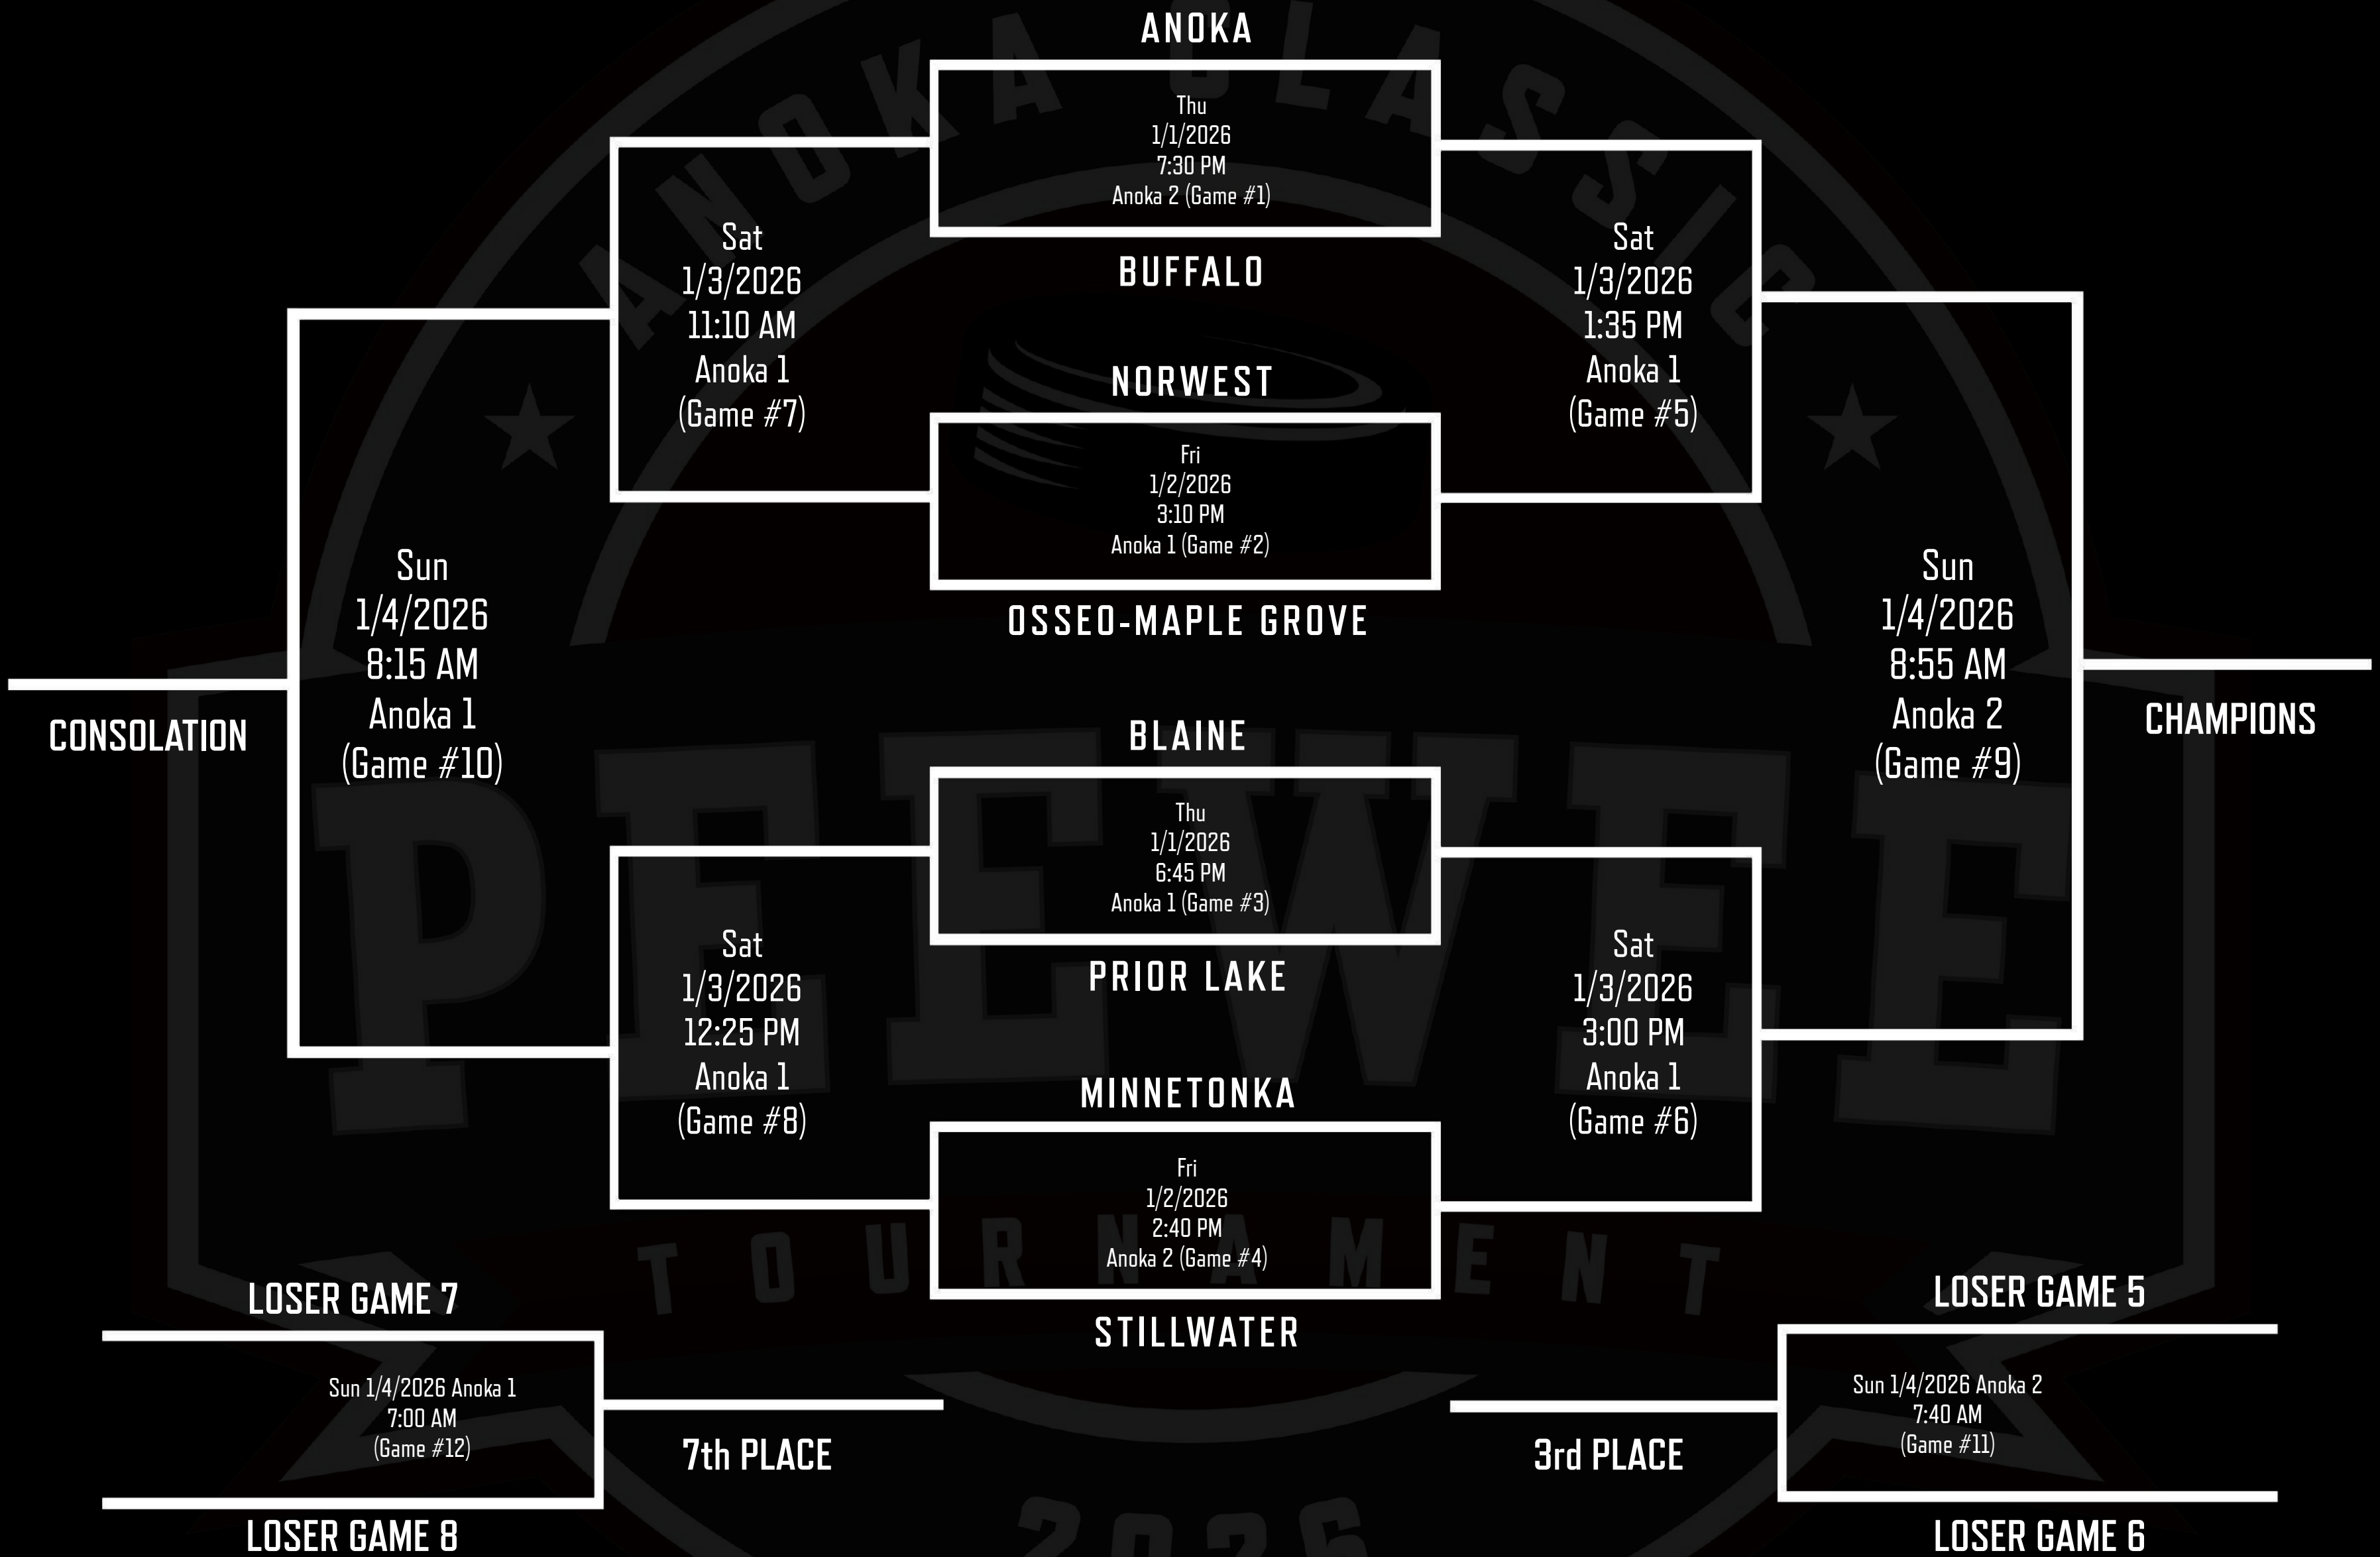

PEEWEE

HOME TEAM IS ALWAYS ON TOP AND WILL WEAR LIGHT COLORED JERSEYS

ANOKA TORNADOES

Beauden Belleavone	87
Jack Berthiaume	96
Camden Borgendale	60
Aiden Boyes	61
Chase Flynn	59
Cameron Hafner	86
Sawyer Hamack	63
Daniel Huerta	66
Jacoby Jared	33
Jasper Keeville	85
Levi Sloth	84
Blake Sloth	73
Jaxon Williams	37
Chase Borgendale	HC
Ashley Gustafson	AC
Jacob Berthiame	AC
Gabby Belleavoine	SC
Malachi Contreras	SC
Nichole Belleavoine	TM