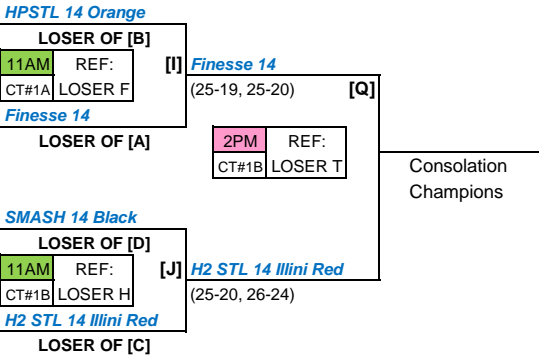

**Girls U14 Gold Bracket**  
**Cape Girardeau SportsPlex**

COURTS: 1A, 1B, & 2A  
 Referee prior to playing  
 Bracket combined with: 14 Silver

**Girls U14 Silver Bracket**  
**Cape Girardeau SportsPlex**

COURTS: 1A, 1B, & 2A  
 Referee prior to playing  
 Bracket combined with: 14 Gold

	CT#1A	CT#1B	CT#2A
8AM	Match A	Match B	Match C
9AM	Match E	Match G	Match D
10AM	Match F	Match H	Match M
11AM	Match I	Match J	Match N
12PM	Match O	Match P	Match K
1PM	Match S	Match T	Match L
2PM		Match Q	Match R

**Losing team stays on court to ref next match unless otherwise noted**