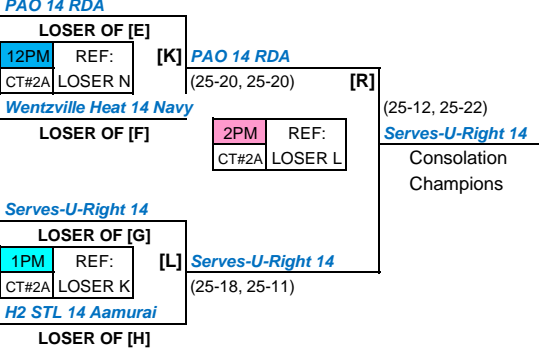

**Girls U14 Gold Bracket**  
**Cape Girardeau SportsPlex**

COURTS: 1A, 1B, & 2A  
 Referee prior to playing  
 Bracket combined with: 14 Silver

**Girls U14 Silver Bracket**  
**Cape Girardeau SportsPlex**

COURTS: 1A, 1B, & 2A  
 Referee prior to playing  
 Bracket combined with: 14 Gold

	CT#1A	CT#1B	CT#2A
8AM	Match A	Match B	Match C
9AM	Match E	Match G	Match D
10AM	Match F	Match H	Match M
11AM	Match I	Match J	Match N
12PM	Match O	Match P	Match K
1PM	Match S	Match T	Match L
2PM		Match Q	Match R

**Losing team stays on court to ref next match unless otherwise noted**