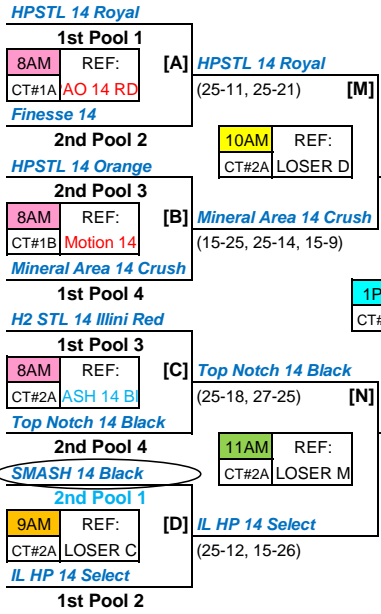

**Girls U14 Gold Bracket**  
**Cape Girardeau SportsPlex**

COURTS: 1A, 1B, & 2A  
 Referee prior to playing  
 Bracket combined with: 14 Silver

**Girls U14 Silver Bracket**  
**Cape Girardeau SportsPlex**

COURTS: 1A, 1B, & 2A  
 Referee prior to playing  
 Bracket combined with: 14 Gold

	CT#1A	CT#1B	CT#2A
8AM	Match A	Match B	Match C
9AM	Match E	Match G	Match D
10AM	Match F	Match H	Match M
11AM	Match I	Match J	Match N
12PM	Match O	Match P	Match K
1PM	Match S	Match T	Match L
2PM		Match Q	Match R

**Losing team stays on court to ref next match unless otherwise noted**