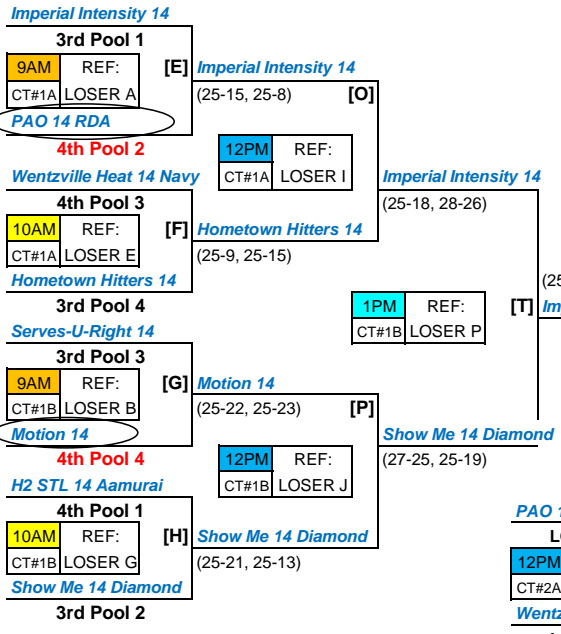

**Girls U14 Gold Bracket**  
**Cape Girardeau SportsPlex**

COURTS: 1A, 1B, & 2A  
 Referee prior to playing  
 Bracket combined with: 14 Silver

**Girls U14 Silver Bracket**  
**Cape Girardeau SportsPlex**

COURTS: 1A, 1B, & 2A  
 Referee prior to playing  
 Bracket combined with: 14 Gold

	CT#1A	CT#1B	CT#2A
8AM	Match A	Match B	Match C
9AM	Match E	Match G	Match D
10AM	Match F	Match H	Match M
11AM	Match I	Match J	Match N
12PM	Match O	Match P	Match K
1PM	Match S	Match T	Match L
2PM		Match Q	Match R

**Losing team stays on court to ref next match unless otherwise noted**