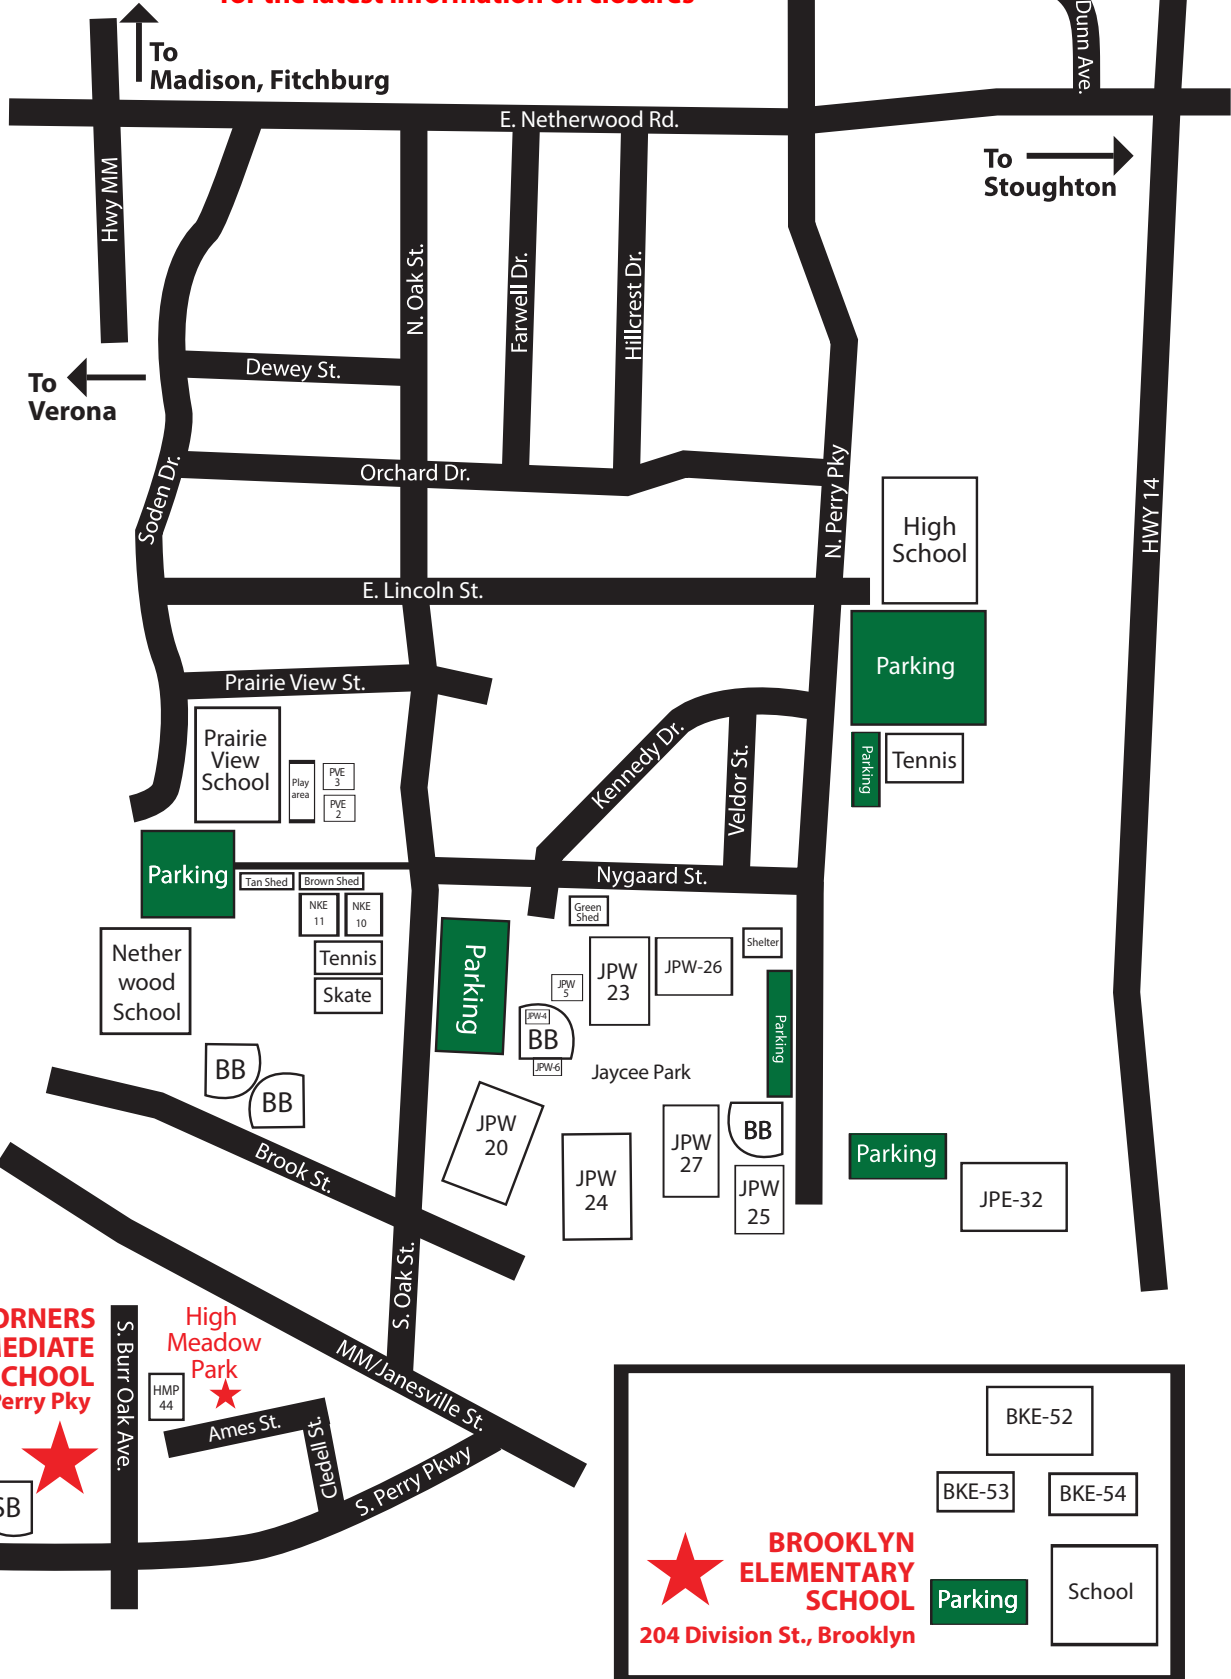

FALL 2019 FIELDS

RUSTIC VINEYARD PARK

1013 Vinyard Dr.

★ Please visit www.oregonsc.com/fields for the latest information on closures

ROME CORNERS INTERMEDIATE SCHOOL
1111 S. Perry Pky

High Meadow Park

BROOKLYN ELEMENTARY SCHOOL
204 Division St., Brooklyn