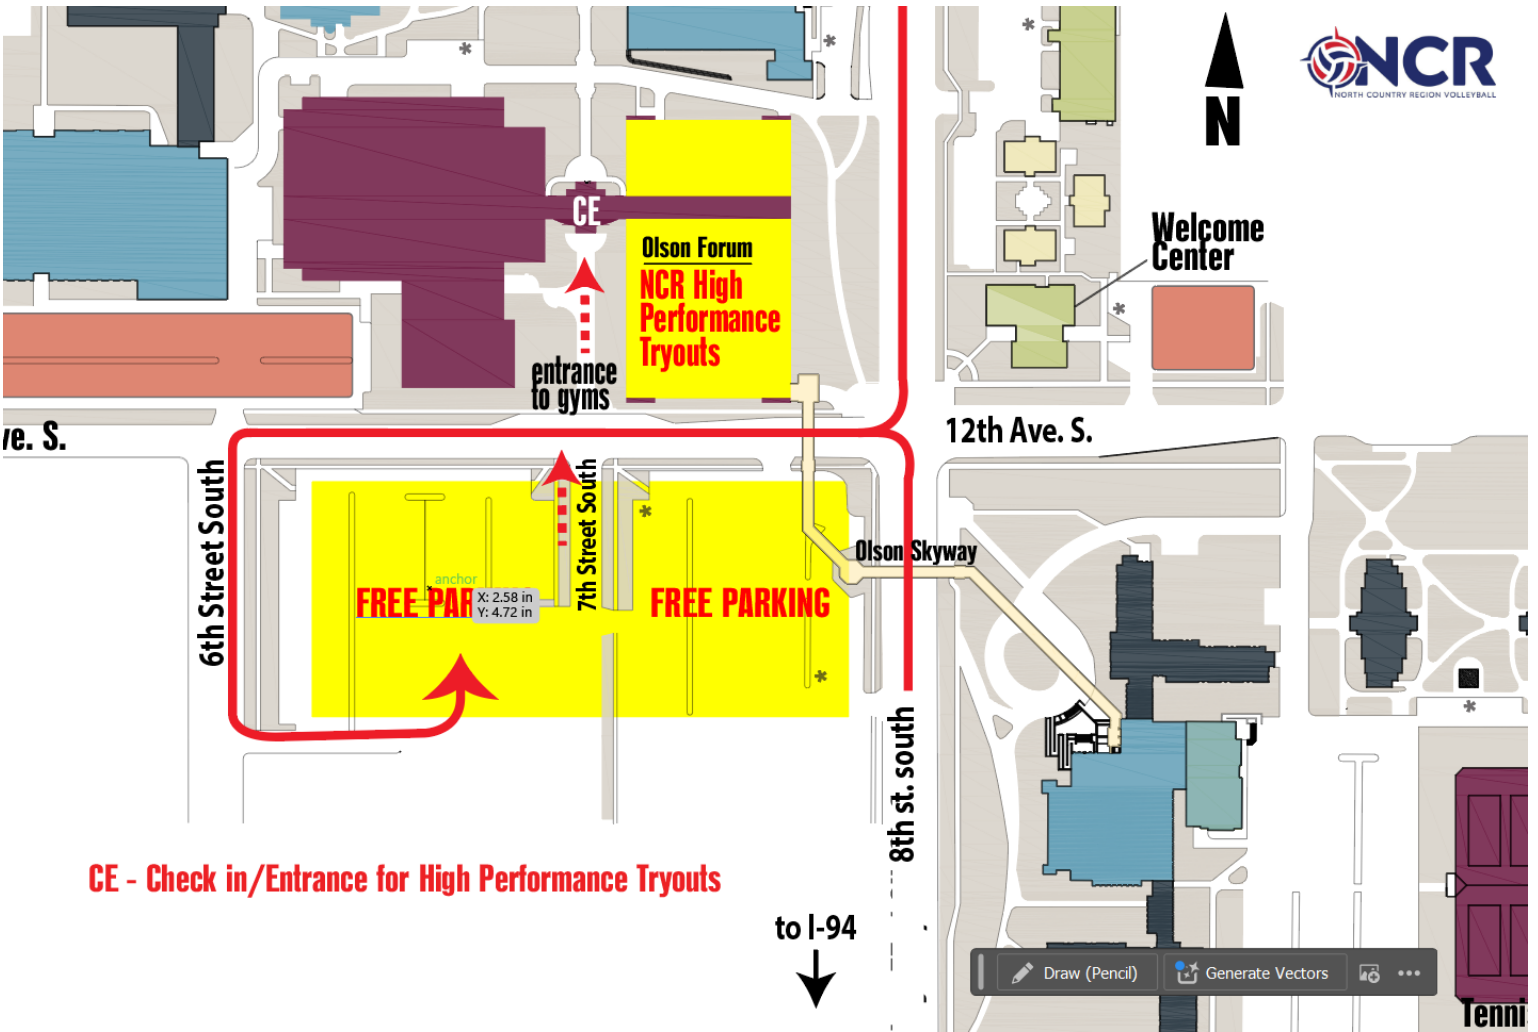

Welcome Center

CE
entrance to gyms

Olson Forum
NCR High Performance Tryouts

FREE PARKING
anchor X: 2.58 in Y: 4.72 in

FREE PARKING

CE - Check in/Entrance for High Performance Tryouts

to I-94
↓

Draw (Pencil) Generate Vectors

Tenni