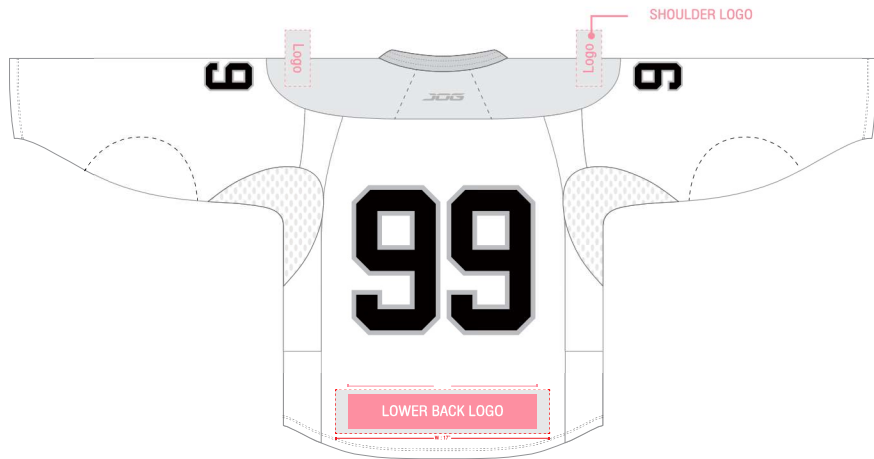

draw the jersey here:

home

away

santa fe capitals
logo & game jersey
design competition

do not write
in this box
official entry #:

©
SANTA FE
HOCKEY ASSOCIATION
2022

draw the logo here:

fonts: