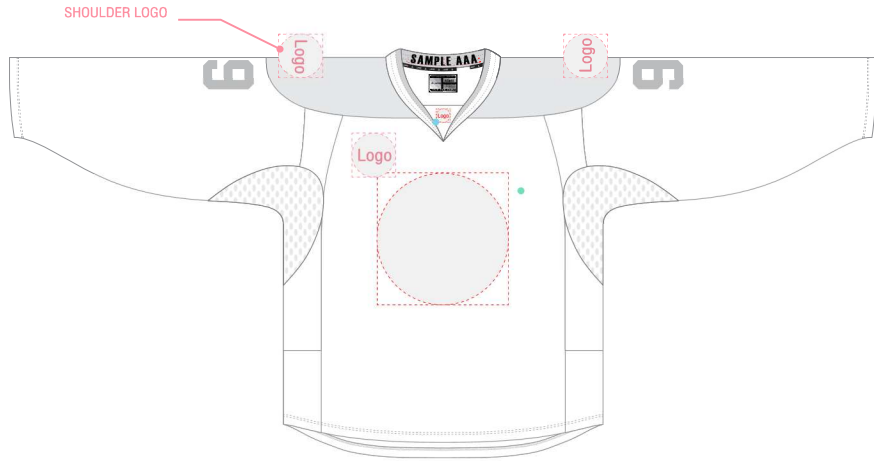

draw the jersey here:

home

away

santa fe capitals
logo & game jersey
design competition

do not write
in this box
official entry #:

©
SANTA FE
HOCKEY ASSOCIATION
2022

draw the logo here:

fonts: