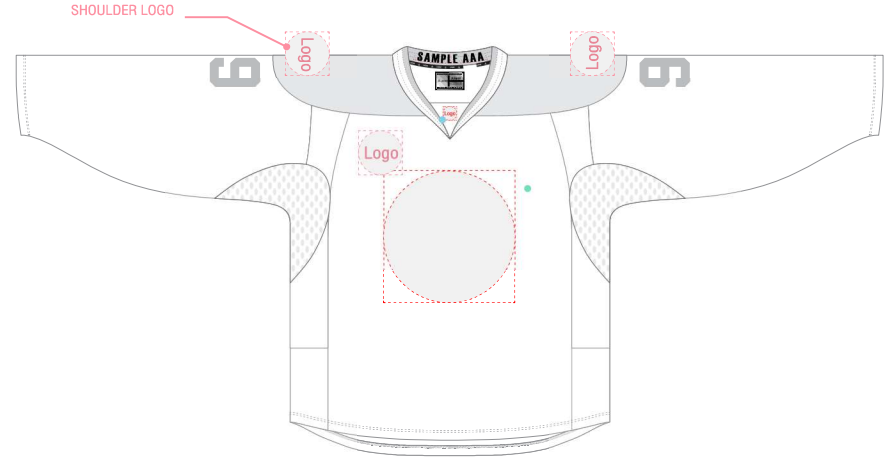

draw the jersey here:

home

away

santa fe capitals
logo & game jersey
design competition

do not write
in this box
official entry #:

©
SANTA FE
HOCKEY ASSOCIATION
2022

draw the logo here:

fonts: