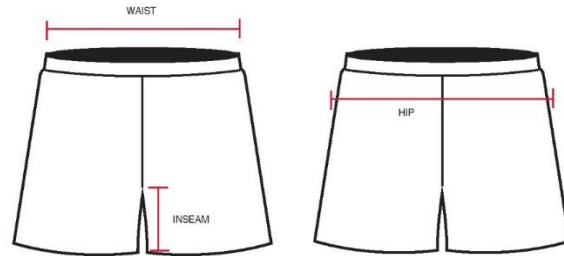

WOMEN'S RACERBACK

| SIZE | YXS | YS | YM | YL | YXL | AXS | AS | AM | AL | AXL | A2XL |
|--------|--------|-----|-------|-----|--------|-------|-------|-------|-----|-------|-------|
| CHEST | 15.5" | 16" | 16.5" | 17" | 17.75" | 18" | 18.5" | 19.5" | 20" | 21" | 22" |
| LENGTH | 19.75" | 20" | 21.5" | 22" | 23.5" | 23.5" | 24" | 24.5" | 26" | 27.5" | 29.5" |

SIZE CHART

WOMEN'S COMPETITION SHORT

| SIZE | YXS | YS | YM | YL | YXL | AXS | AS | AM | AL | AXL | A2XL |
|--------|-----|-------|------|-------|-------|------|-------|-------|-------|------|------|
| WAIST | 22" | 23.5" | 24" | 24" | 25" | 25" | 25.5" | 26" | 28" | 30" | 31" |
| HIP | 13" | 15.5" | 16" | 16.5" | 16.5" | 17" | 17.5" | 18" | 19.5" | 21" | 21" |
| INSEAM | 3" | 3" | 3.5" | 3.5" | 3.5" | 3.5" | 3.5" | 3.75" | 4.5" | 4.5" | 5" |