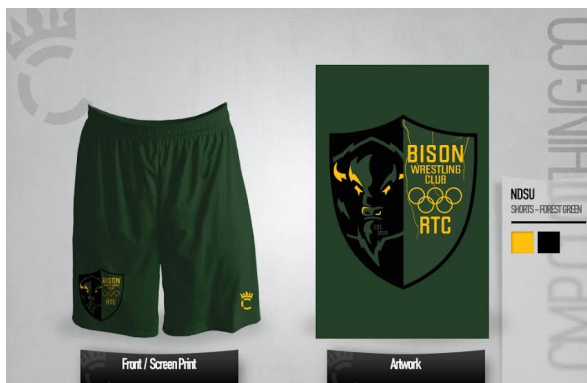

Shorts: $16