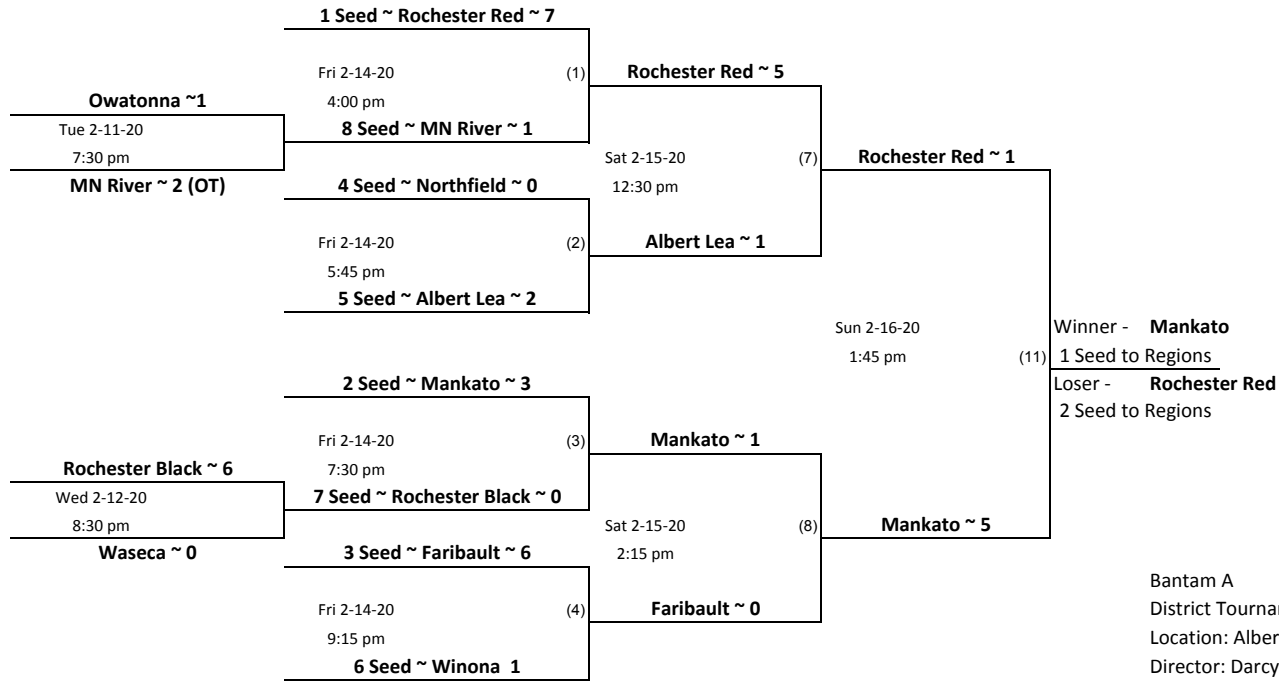

# Minnesota Hockey District 9 Bantam A League Play-offs

Games played in Albert Lea at the City Arena

*The Highest Seed in Each Game is the Home Team*

## Playback Bracket

Bantam A  
District Tournament  
Location: Albert Lea City Arena  
Director: Darcy Hauser  
[darcy@drascases.com](mailto:darcy@drascases.com)  
641--590-6000