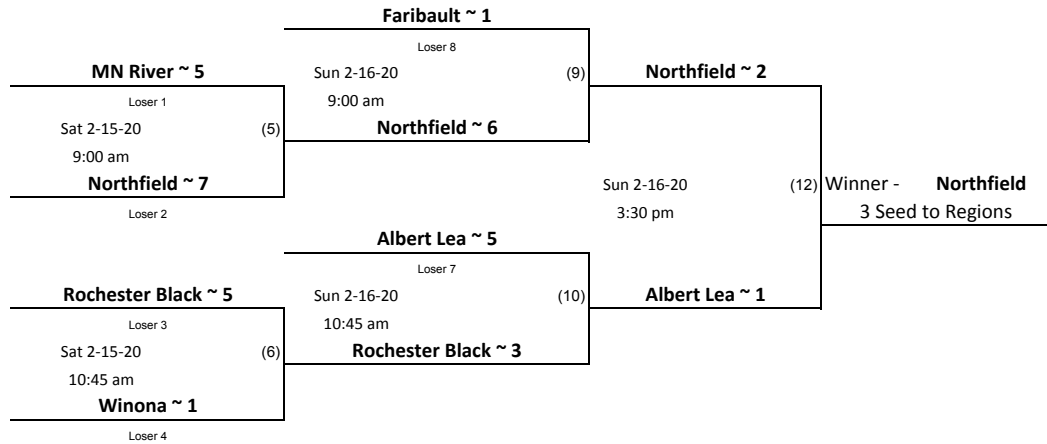

# Minnesota Hockey District 9 Bantam A League Play-offs

Games played in Albert Lea at the City Arena

*The Highest Seed in Each Game is the Home Team*

## Playback Bracket

Bantam A  
District Tournament  
Location: Albert Lea City Arena  
Director: Darcy Hauser  
[darcy@drascases.com](mailto:darcy@drascases.com)  
641--590-6000