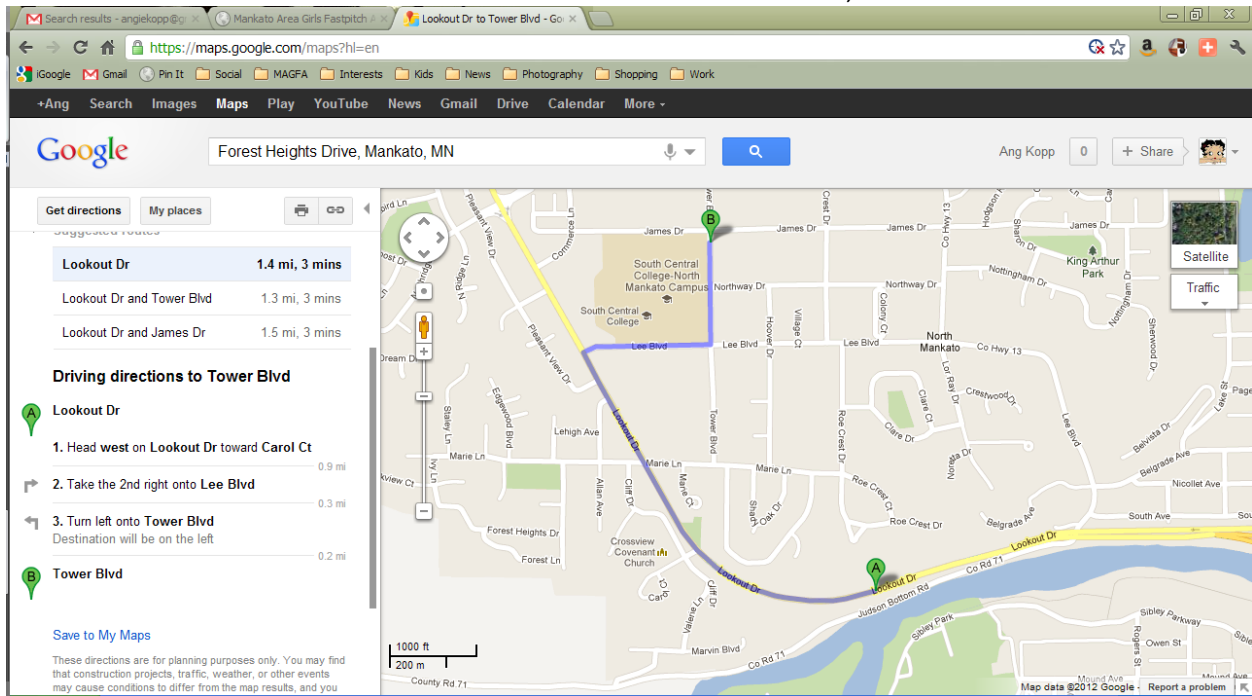

South Central College Fields (SCC)
Corner of Tower Blvd and James Drive off of Lee Blvd, North Mankato

<https://maps.google.com/maps?saddr=Lookout+Dr&daddr=Tower+Blvd&hl=en&ll=44.170077,-94.039192&sspn=0.016099,0.038581&geocode=FTbpoQdHh1l-g%3BFUYUogldqABl-g&og=lee&mra=dme&mrsp=1&sz=15&t=m&z=15>