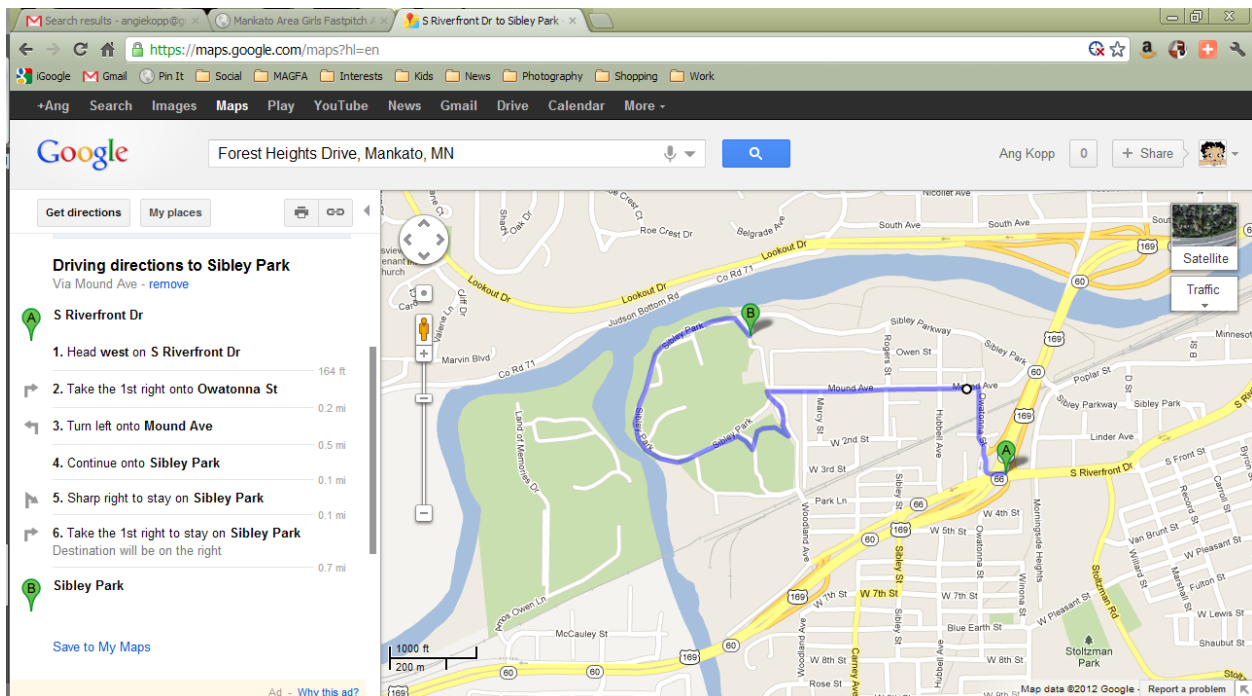

Roe Crest Park
Corner of Clare Drive and Clare Court off of Roe Crest Drive, North Mankato

<https://maps.google.com/maps?saddr=Co+Rd+71%2FJudson+Bottom+Rd&daddr=Clare+Dr&hl=en&ll=44.168322,-94.027991&spn=0.0161,0.038581&geocode=FTDvoQldsjs5l-g%3BFfb7oQIdPCNI-g&og=commer&mra=dme&mrsp=0&sz=15&t=m&z=15>

Forest Heights Park
Marie Lane, North Mankato

<https://maps.google.com/maps?saddr=Lookout+Dr&daddr=Marie+Ln&hl=en&ll=44.168338,-94.046552&spn=0.00805,0.01929&ll=44.167768,-94.040866&spn=0.0161,0.038581&geocode=FQr4oQIdLfzk-g%3BFTr5oQIdouVk-g&og=look&mra=dme&mrsp=0&sz=15&t=m&z=16>

South Central College Fields (SCC)
Corner of Tower Blvd and James Drive off of Lee Blvd, North Mankato

<https://maps.google.com/maps?saddr=Lookout+Dr&daddr=Tower+Blvd&hl=en&ll=44.170077,-94.039192&sspn=0.016099,0.038581&geocode=FTbpoQdHh1l-g%3BFUYUogldqABl-g&og=lee&mra=dme&mrsp=1&sz=15&t=m&z=15>

Sibley Park Ball Fields
Riverside of Park by Water treatment plant. Sibley Parkway, Mankato

https://maps.google.com/maps?saddr=S+Riverfront+Dr&daddr=44.1626251,-94.021645+to:Sibley+Park&hl=en&ll=44.160811,-94.028163&spn=0.016102,0.038581&ll=44.158132,-94.024172&sspn=0.016102,0.038581&geocode=FcnToQIdmF5l-g%3BFUHeoQId81dl-ikPZ6ovyTn0hzGFTIFInKbt2Q%3BFc_koQIdjzJl-g&mra=dme&mrsp=2&sz=15&via=1&t=m&z=15