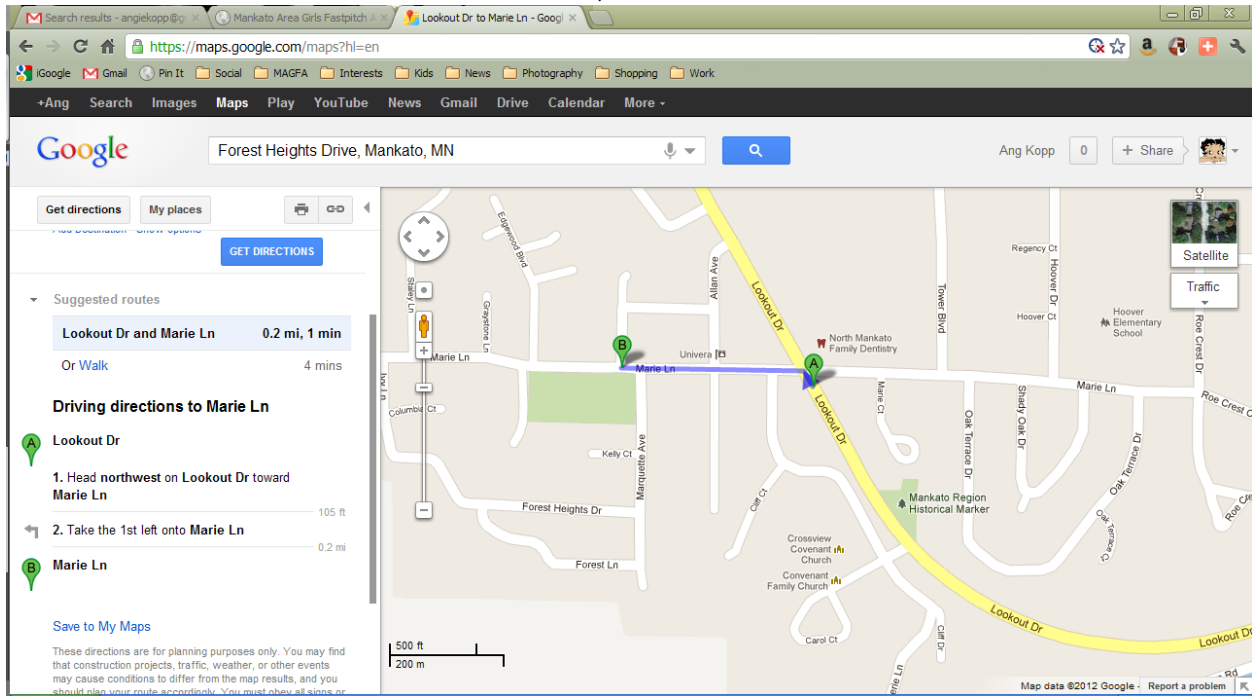

Pleasant View Park
Corner of Pleasant View Drive and Willow Lane, North Mankato

<https://maps.google.com/maps?saddr=Northridge+Dr&daddr=Willow+Ln&hl=en&ll=44.179219,-94.058118&spn=0.016097,0.038581&sl=44.179434,-94.049749&sspn=0.016096,0.038581&geocode=FeoYogIdBtxk-g%3BFQ8logldkK9k-g&oq=1750+Tower&mra=dme&mrsp=0&sz=15&t=m&z=15>

North Ridge Park
Corner of Northridge Drive and Snowbird Lane, North Mankato

[https://maps.google.com/maps?saddr=Lookout+Dr&daddr=North+Mankato,+Minnesota+\(North+Ridge+Park\)&hl=en&ll=44.176987,-94.053891&spn=0.008049,0.01929&sl=44.178634,-94.050908&sspn=0.008048,0.01929&geocode=FawYogIdptxk-g%3BFeUvVogld8xk-iGEzGVQqwaUeA&oq=1900+Howard&mra=dme&mrsp=0&sz=16&t=m&z=16](https://maps.google.com/maps?saddr=Lookout+Dr&daddr=North+Mankato,+Minnesota+(North+Ridge+Park)&hl=en&ll=44.176987,-94.053891&spn=0.008049,0.01929&sl=44.178634,-94.050908&sspn=0.008048,0.01929&geocode=FawYogIdptxk-g%3BFeUvVogld8xk-iGEzGVQqwaUeA&oq=1900+Howard&mra=dme&mrsp=0&sz=16&t=m&z=16)

Roe Crest Park
Corner of Clare Drive and Clare Court off of Roe Crest Drive, North Mankato

<https://maps.google.com/maps?saddr=Co+Rd+71%2FJudson+Bottom+Rd&daddr=Clare+Dr&hl=en&ll=44.168322,-94.027991&spn=0.0161,0.038581&geocode=FTDvoQldsjs5l-g%3BFfb7oQIdPCNI-g&og=commer&mra=dme&mrsp=0&sz=15&t=m&z=15>

Forest Heights Park
Marie Lane, North Mankato

<https://maps.google.com/maps?saddr=Lookout+Dr&daddr=Marie+Ln&hl=en&ll=44.168338,-94.046552&spn=0.00805,0.01929&ll=44.167768,-94.040866&spn=0.0161,0.038581&geocode=FQr4oQIdLfzk-g%3BFTr5oQIdouVk-g&og=look&mra=dme&mrsp=0&sz=15&t=m&z=16>