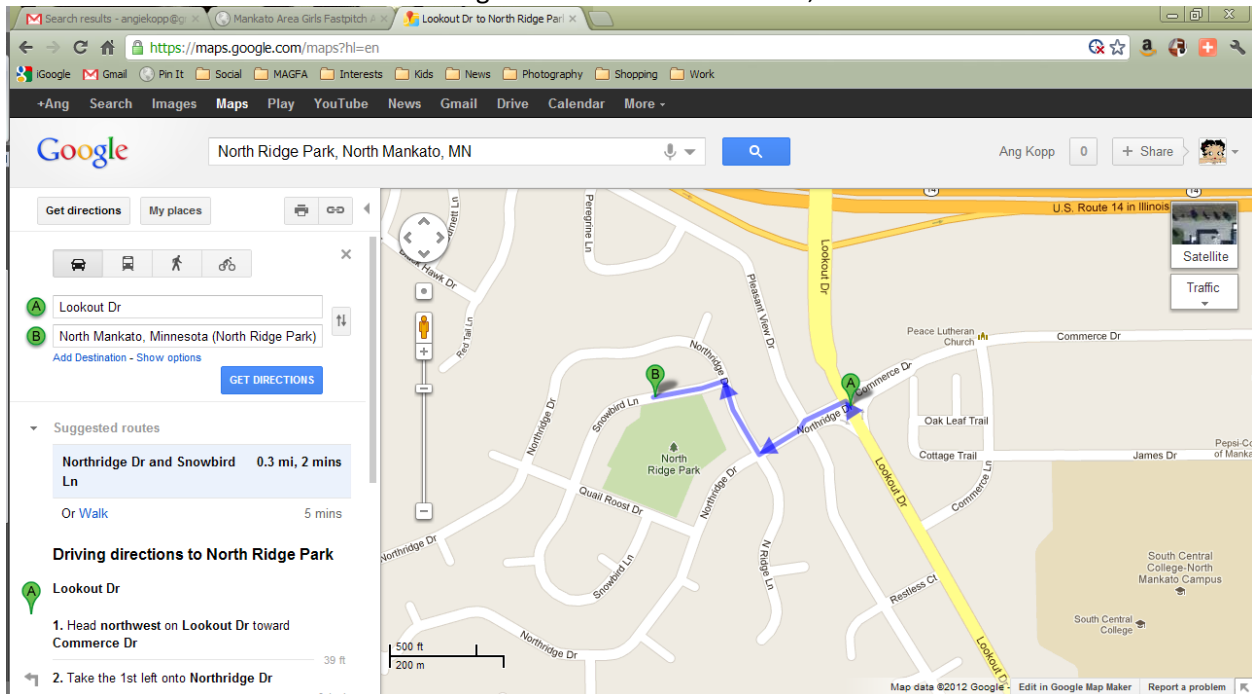

Pleasant View Park
Corner of Pleasant View Drive and Willow Lane, North Mankato

<https://maps.google.com/maps?saddr=Northridge+Dr&daddr=Willow+Ln&hl=en&ll=44.179219,-94.058118&spn=0.016097,0.038581&sl=44.179434,-94.049749&sspn=0.016096,0.038581&geocode=FeoYogIdBtxk-g%3BFQ8logldkK9k-g&oq=1750+Tower&mra=dme&mrsp=0&sz=15&t=m&z=15>

North Ridge Park
Corner of Northridge Drive and Snowbird Lane, North Mankato

[https://maps.google.com/maps?saddr=Lookout+Dr&daddr=North+Mankato,+Minnesota+\(North+Ridge+Park\)&hl=en&ll=44.176987,-94.053891&spn=0.008049,0.01929&sl=44.178634,-94.050908&sspn=0.008048,0.01929&geocode=FawYogIdptxk-g%3BFeUvVogld8xk-iGEzGVQqwaUeA&oq=1900+Howard&mra=dme&mrsp=0&sz=16&t=m&z=16](https://maps.google.com/maps?saddr=Lookout+Dr&daddr=North+Mankato,+Minnesota+(North+Ridge+Park)&hl=en&ll=44.176987,-94.053891&spn=0.008049,0.01929&sl=44.178634,-94.050908&sspn=0.008048,0.01929&geocode=FawYogIdptxk-g%3BFeUvVogld8xk-iGEzGVQqwaUeA&oq=1900+Howard&mra=dme&mrsp=0&sz=16&t=m&z=16)

Roe Crest Park
Corner of Clare Drive and Clare Court off of Roe Crest Drive, North Mankato

<https://maps.google.com/maps?saddr=Co+Rd+71%2FJudson+Bottom+Rd&daddr=Clare+Dr&hl=en&ll=44.168322,-94.027991&spn=0.0161,0.038581&geocode=FTDvoQldsjs5l-g%3BFfb7oQIdPCNI-g&og=commer&mra=dme&mrsp=0&sz=15&t=m&z=15>

Forest Heights Park
Marie Lane, North Mankato

<https://maps.google.com/maps?saddr=Lookout+Dr&daddr=Marie+Ln&hl=en&ll=44.168338,-94.046552&spn=0.00805,0.01929&ll=44.167768,-94.040866&spn=0.0161,0.038581&geocode=FQr4oQIdLfzk-g%3BFTr5oQIdouVk-g&og=look&mra=dme&mrsp=0&sz=15&t=m&z=16>