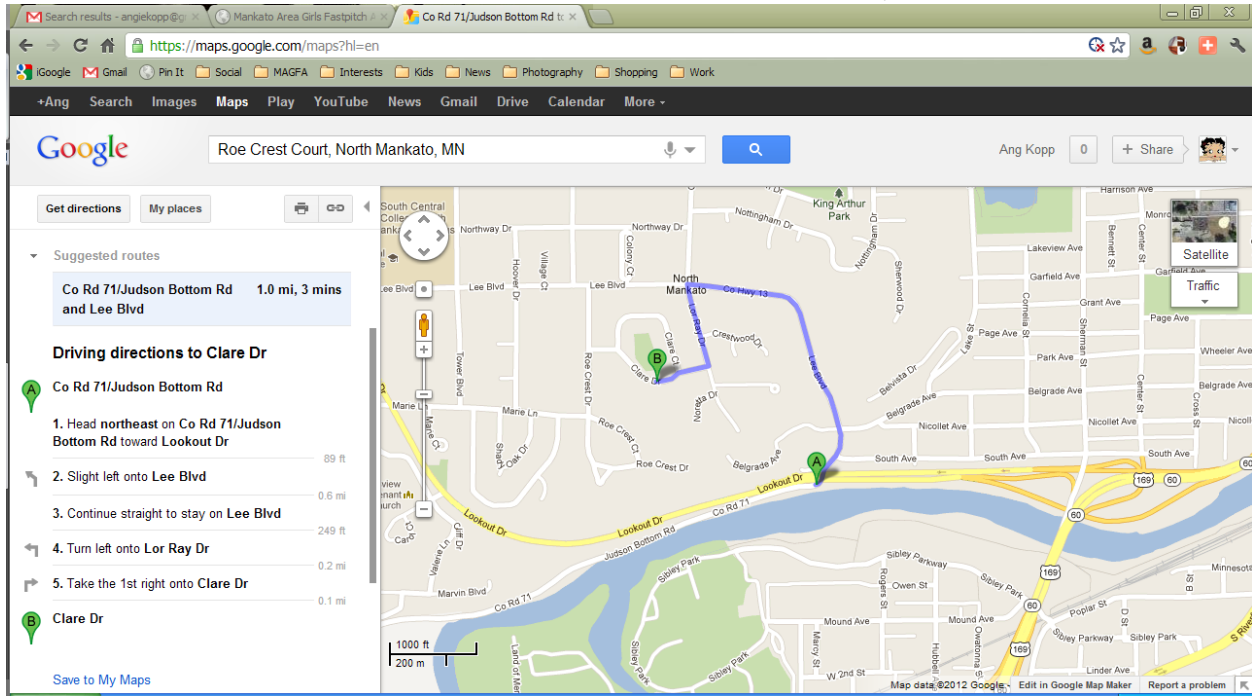

Pleasant View Park
Corner of Pleasant View Drive and Willow Lane, North Mankato

<https://maps.google.com/maps?saddr=Northridge+Dr&daddr=Willow+Ln&hl=en&ll=44.179219,-94.058118&spn=0.016097,0.038581&sl=44.179434,-94.049749&sspn=0.016096,0.038581&geocode=FeoYogIdBtxk-g%3BFQ8logldkK9k-g&oq=1750+Tower&mra=dme&mrsp=0&sz=15&t=m&z=15>

North Ridge Park
Corner of Northridge Drive and Snowbird Lane, North Mankato

[https://maps.google.com/maps?saddr=Lookout+Dr&daddr=North+Mankato,+Minnesota+\(North+Ridge+Park\)&hl=en&ll=44.176987,-94.053891&spn=0.008049,0.01929&sl=44.178634,-94.050908&sspn=0.008048,0.01929&geocode=FawYogIdptxk-g%3BFeUvVogld8xk-iGEzGVQqwaUeA&oq=1900+Howard&mra=dme&mrsp=0&sz=16&t=m&z=16](https://maps.google.com/maps?saddr=Lookout+Dr&daddr=North+Mankato,+Minnesota+(North+Ridge+Park)&hl=en&ll=44.176987,-94.053891&spn=0.008049,0.01929&sl=44.178634,-94.050908&sspn=0.008048,0.01929&geocode=FawYogIdptxk-g%3BFeUvVogld8xk-iGEzGVQqwaUeA&oq=1900+Howard&mra=dme&mrsp=0&sz=16&t=m&z=16)

Roe Crest Park
Corner of Clare Drive and Clare Court off of Roe Crest Drive, North Mankato

<https://maps.google.com/maps?saddr=Co+Rd+71%2FJudson+Bottom+Rd&daddr=Clare+Dr&hl=en&ll=44.168322,-94.027991&spn=0.0161,0.038581&geocode=FTDvoQldsjs5l-g%3BFfb7oQIdPCNI-g&og=commer&mra=dme&mrsp=0&sz=15&t=m&z=15>

Forest Heights Park
Marie Lane, North Mankato

<https://maps.google.com/maps?saddr=Lookout+Dr&daddr=Marie+Ln&hl=en&ll=44.168338,-94.046552&spn=0.00805,0.01929&ll=44.167768,-94.040866&spn=0.0161,0.038581&geocode=FQr4oQIdLfzk-g%3BFTr5oQIdouVk-g&og=look&mra=dme&mrsp=0&sz=15&t=m&z=16>