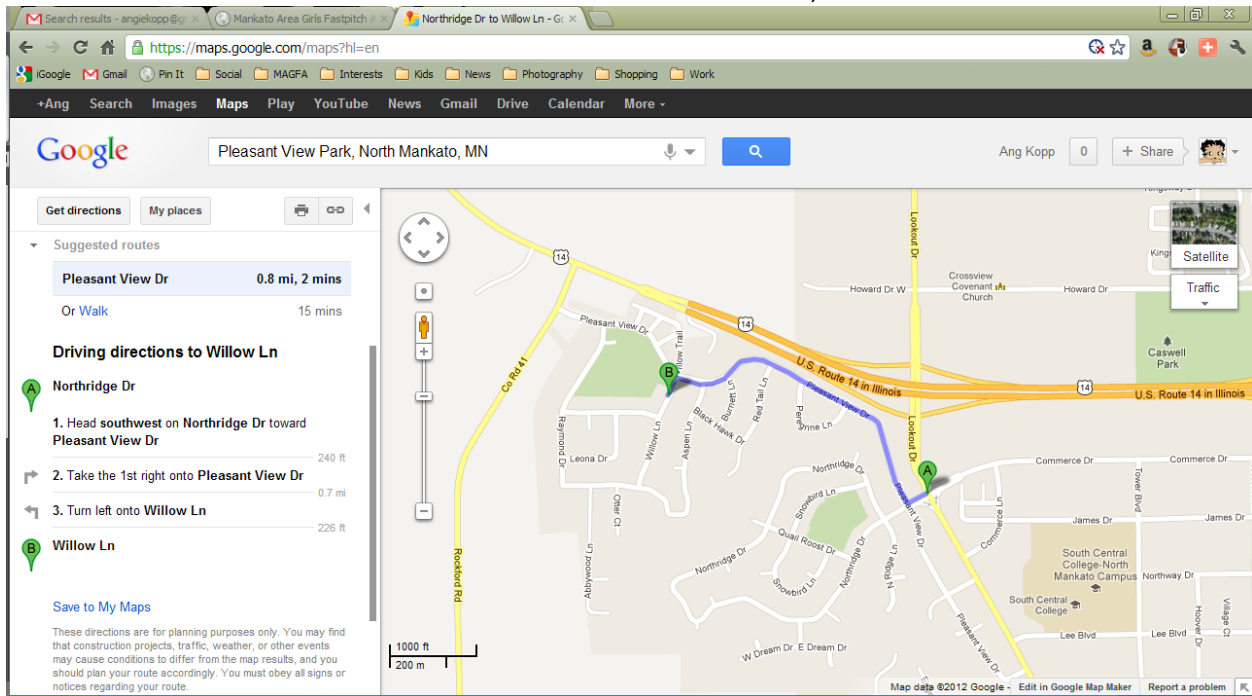

Pleasant View Park
Corner of Pleasant View Drive and Willow Lane, North Mankato

<https://maps.google.com/maps?saddr=Northridge+Dr&daddr=Willow+Ln&hl=en&ll=44.179219,-94.058118&spn=0.016097,0.038581&sl=44.179434,-94.049749&sspn=0.016096,0.038581&geocode=FeoYogIdBtxk-g%3BFQ8logldkK9k-g&oq=1750+Tower&mra=dme&mrsp=0&sz=15&t=m&z=15>

North Ridge Park
Corner of Northridge Drive and Snowbird Lane, North Mankato

[https://maps.google.com/maps?saddr=Lookout+Dr&daddr=North+Mankato,+Minnesota+\(North+Ridge+Park\)&hl=en&ll=44.176987,-94.053891&spn=0.008049,0.01929&sl=44.178634,-94.050908&sspn=0.008048,0.01929&geocode=FawYogIdptxk-g%3BFeUvVogld8xk-iGEzGVQqwaUeA&oq=1900+Howard&mra=dme&mrsp=0&sz=16&t=m&z=16](https://maps.google.com/maps?saddr=Lookout+Dr&daddr=North+Mankato,+Minnesota+(North+Ridge+Park)&hl=en&ll=44.176987,-94.053891&spn=0.008049,0.01929&sl=44.178634,-94.050908&sspn=0.008048,0.01929&geocode=FawYogIdptxk-g%3BFeUvVogld8xk-iGEzGVQqwaUeA&oq=1900+Howard&mra=dme&mrsp=0&sz=16&t=m&z=16)

Roe Crest Park
Corner of Clare Drive and Clare Court off of Roe Crest Drive, North Mankato

<https://maps.google.com/maps?saddr=Co+Rd+71%2FJudson+Bottom+Rd&daddr=Clare+Dr&hl=en&ll=44.168322,-94.027991&spn=0.0161,0.038581&geocode=FTDvoQldsjs5l-g%3BFfb7oQIdPCNI-g&og=commer&mra=dme&mrsp=0&sz=15&t=m&z=15>

Forest Heights Park
Marie Lane, North Mankato

<https://maps.google.com/maps?saddr=Lookout+Dr&daddr=Marie+Ln&hl=en&ll=44.168338,-94.046552&spn=0.00805,0.01929&ll=44.167768,-94.040866&spn=0.0161,0.038581&geocode=FQr4oQIdLfzk-g%3BFTr5oQIdouVk-g&og=look&mra=dme&mrsp=0&sz=15&t=m&z=16>