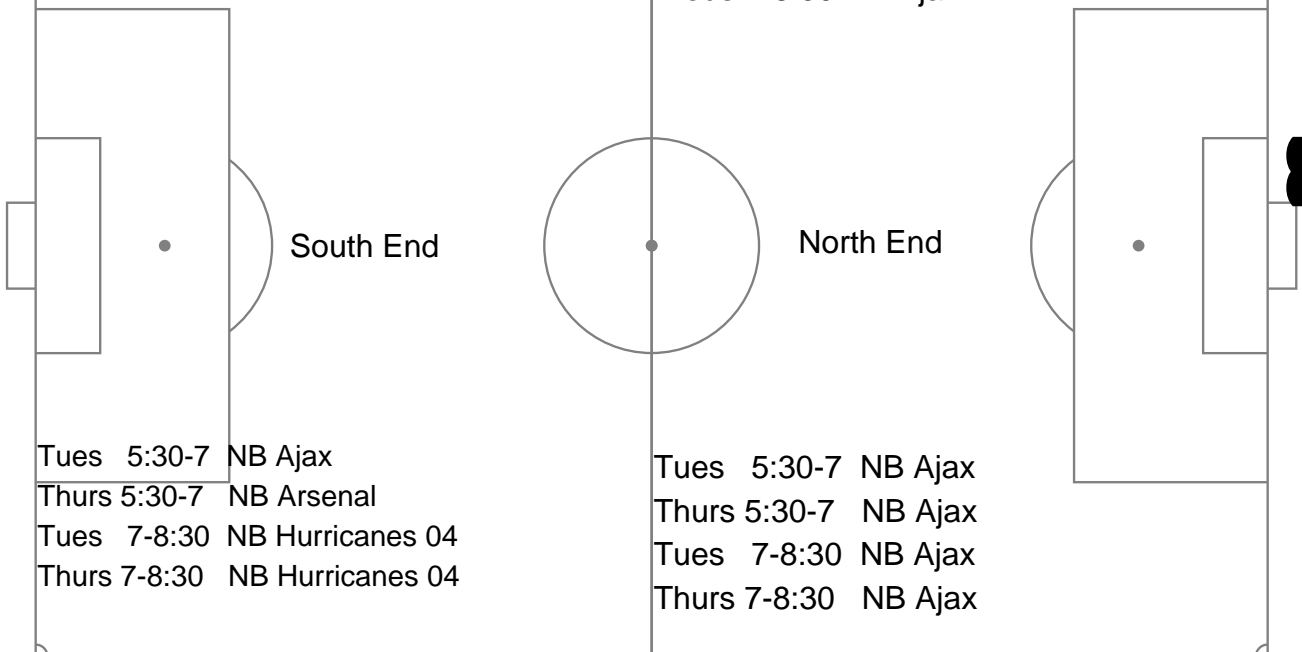

Tues 5:30-7 NB Ajax
Thurs 5:30-7 NB Arsenal
Tues 7-8:30 NB Hurricanes 04
Thurs 7-8:30 NB Hurricanes 04

Tues 5:30-7 NB Ajax
Thurs 5:30-7 NB Ajax
Tues 7-8:30 NB Ajax
Thurs 7-8:30 NB Ajax

Parking Lot