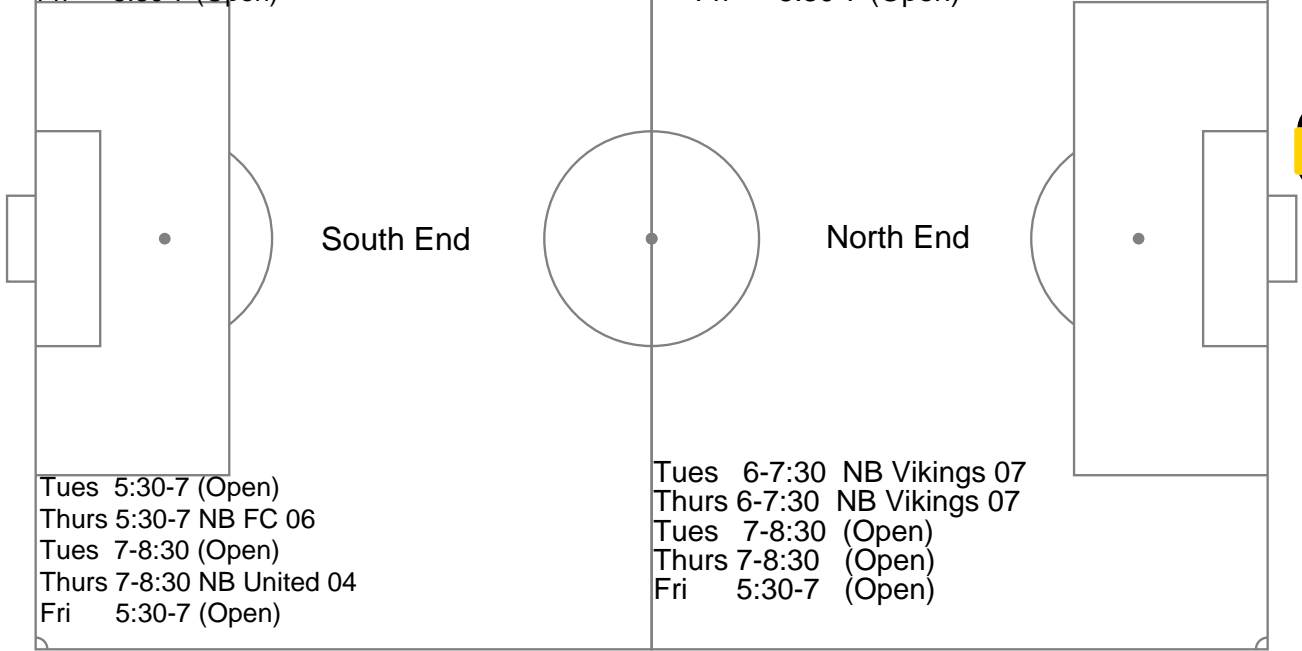

NB

Tuesday/Thursday

Field# 6

Tuesday/Thursday

Tues 5:30-7 (Open)
 Thurs 5:30-7 NB FC 06
 Tues 7-8:30 (Open)
 Thurs 7-8:30 NB United 04
 Fri 5:30-7 (Open)

Tues 6-7:30 NB Vikings 07
 Thurs 6-7:30 NB Vikings 07
 Tues 7-8:30 (Open)
 Thurs 7-8:30 (Open)
 Fri 5:30-7 (Open)

Tues 5:30-7 NB Ajax
 Thurs 5:30-7 NB Ajax
 Tues 7-8:30 NB Ajax
 Thurs 7-8:30 NB Ajax

Parking Lot