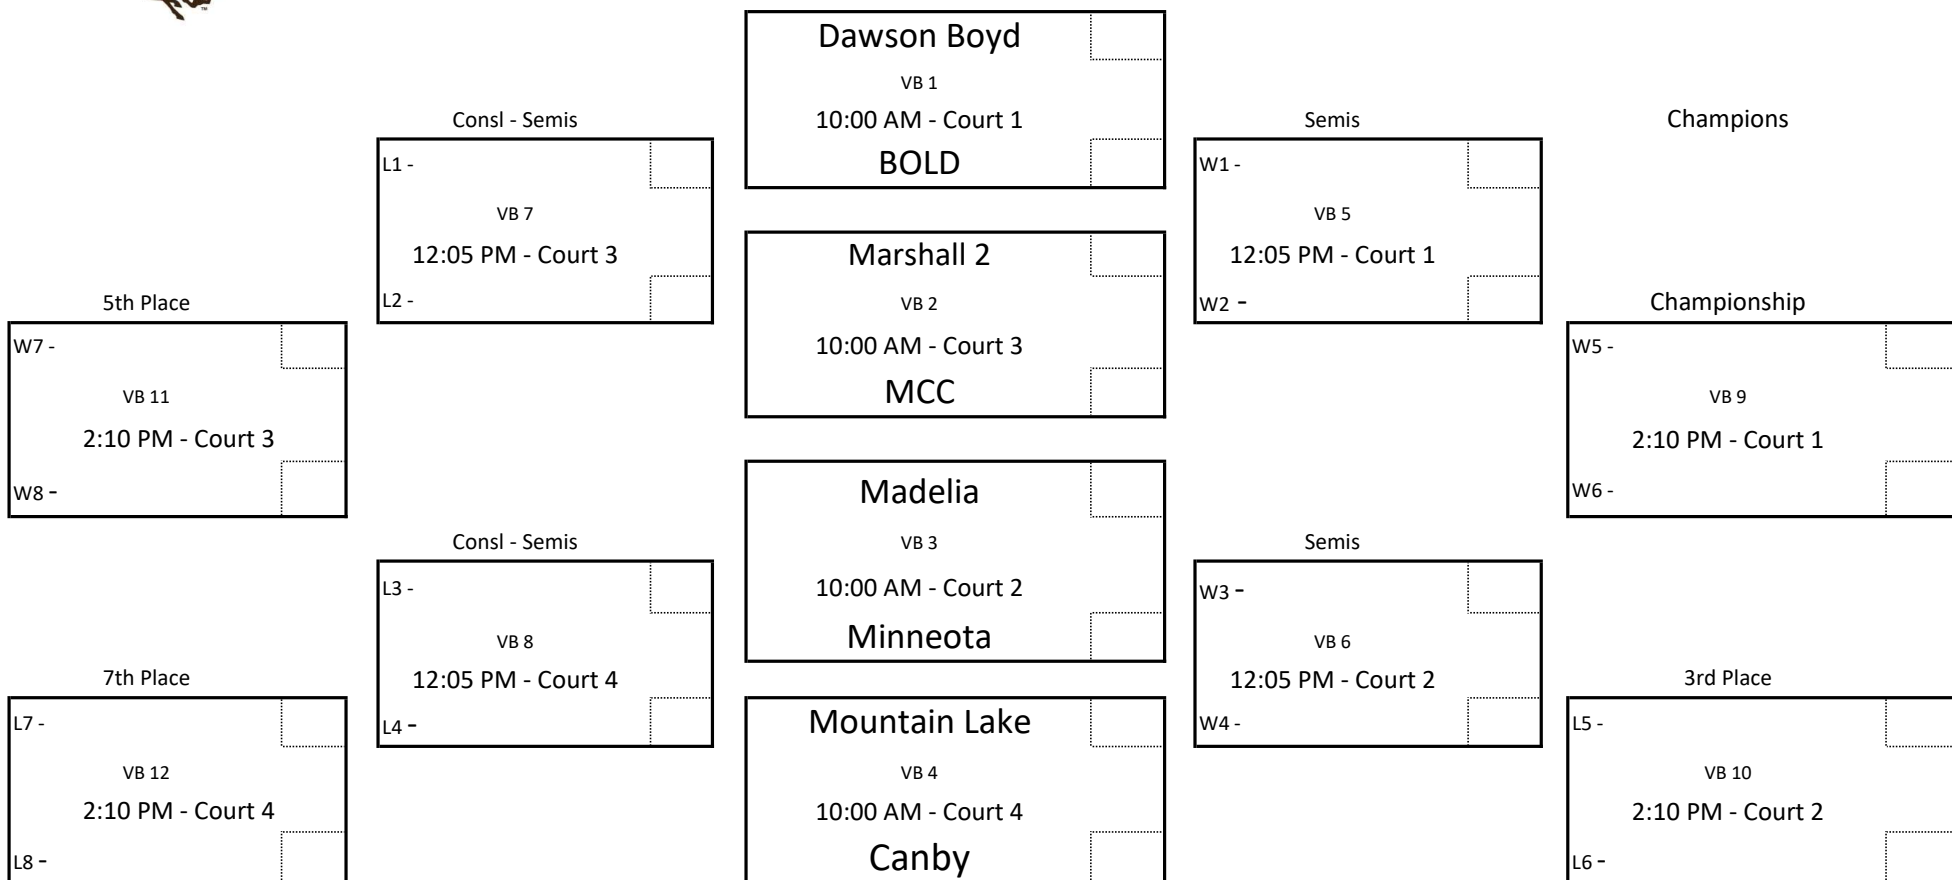

Drake Bigler Memorial Invite

June 12 - High School Team Camp

Marshall High School

Varsity **ORANGE** Division

* Home Team is **Top** team listed in matchup.

Home will wear LIGHT Jerseys and may need to provide one adult to assist in game scoring.