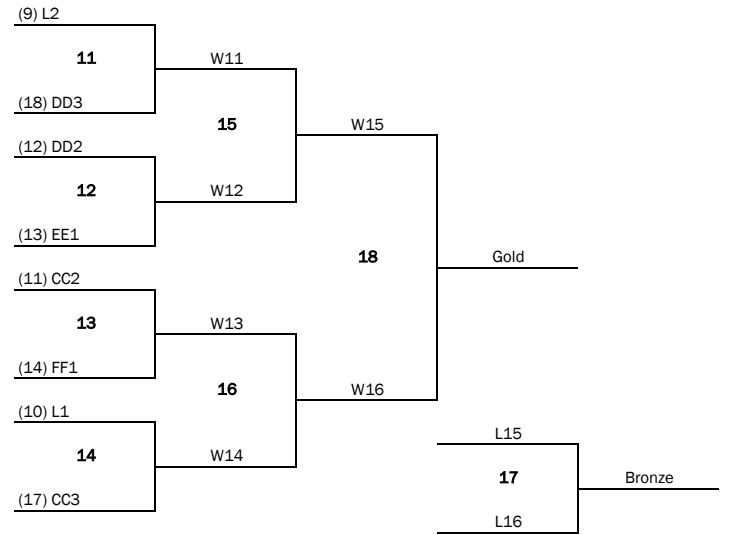

Fieldhouse (RIM Park)				University of Guelph				
Time	Court 26	Court 27	Court 28	Court 29	Court 30	Court 31	Court 32	Court 33
8:00 AM	E3-F4	H3-G4	B1-A2	D1-C2	A3-H1	C3-E1	D4-E2	A4-H2
9:10 AM	F3-E4	G3-H4	A1-B2	C1-D2	B3-G1	D3-F1	C4-F2	B4-G2
10:20 AM	E3-G4	H3-F4	B1-C2	D1-A2	A3-E1	C3-H1	D4-H2	A4-E2
11:30 AM	F3-H4	G3-E4	A1-D2	C1-B2	B3-F1	D3-G1	C4-G2	B4-F2
12:40 PM	E3-H3	G4-F4	B1-D1	C2-A2	A3-C3	E1-H1	D4-A4	H2-E2
1:50 PM	F3-G3	H4-E4	A1-C1	D2-B2	B3-D3	F1-G1	C4-B4	G2-F2

Sunday April 7, 2019				
	14UG D1 T1 (8)		14UG D1 T2 (8)	
	14UG D1 T3 (8)		14UG D1 T4 (8)	
Fieldhouse				
Time	Court 23	Court 24	Court 20	Court 21
8:00 AM	*AA4-DD1 (1)*	*BB4-CC1 (2)*		
9:10 AM	FF4-HH4 (27)	GG2-HH3 (28)	HH2-GG3 (29)	EE4-GG4 (30)
10:20 AM	FF2-HH1 (19)	CC4-EE3 (20)	DD4-FF3 (21)	EE2-GG1 (22)
11:30 AM	AA1-W2 (3)	BB1-W1 (6)	AA2-BB3 (5)	BB2-AA3 (4)
12:40 PM	L2-DD3 (11)	DD2-EE1 (12)	CC2-FF1 (13)	L1 - CC3 (14)
1:50 PM	W19-W20 (23)	W21-W22 (24)	W27-W28 (31)	W29-W30 (32)
3:00 PM	W3-W4 (7)	W5-W6 (8)	W11-W12 (15)	W13-W14 (16)
4:10 PM	L23-L24 (B)	W23-W24 (G)	W31-W32 (G)	L31-L32 (B)
5:20 PM	W7-W8 (G)	L7-L8 (B)	L15-L16 (B)	W15-W16 (G)
	Medal Presentations (Gymnasium Court 16-17)			

**Tournament Notes:**

- 5-5 Warmup
- Matches are best 2 out of 3, no cap
- Teams MUST provide a lineperson and scorekeeper for their OWN matches
- Seeding for this event is based on a teams top 2 average
- \*Playoff match 1 & 2 are challenge matches, the winners of these two matches move into tier 1 and the non winners move into tier 2
- Results and standings will be posted on our app (OVAchamps) and www.iset.net
- Pool Play will be split between University of Guelph and RIM Park on Day 2 of competition

Division: **14UG - D1T1**

Division: **14UG - D1T2**

Division: **14UG - D1T3**

Division: **14UG - D1T4**