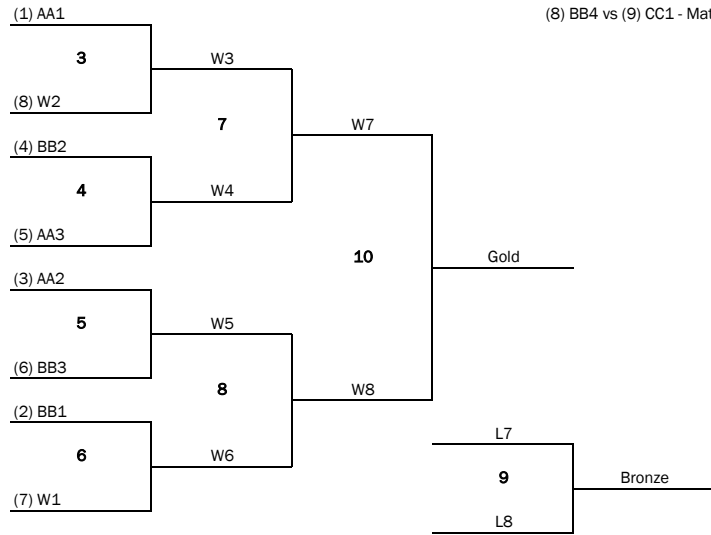

Division: **14UG - D1T1**