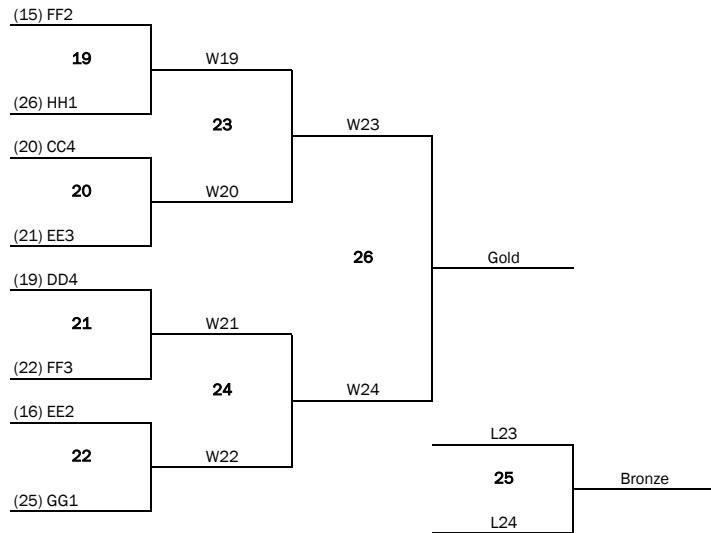

Fieldhouse (RIM Park)				University of Guelph				
Time	Court 26	Court 27	Court 28	Court 29	Court 30	Court 31	Court 32	Court 33
8:00 AM	E3-F4	H3-G4	B1-A2	D1-C2	A3-H1	C3-E1	D4-E2	A4-H2
9:10 AM	F3-E4	G3-H4	A1-B2	C1-D2	B3-G1	D3-F1	C4-F2	B4-G2
10:20 AM	E3-G4	H3-F4	B1-C2	D1-A2	A3-E1	C3-H1	D4-H2	A4-E2
11:30 AM	F3-H4	G3-E4	A1-D2	C1-B2	B3-F1	D3-G1	C4-G2	B4-F2
12:40 PM	E3-H3	G4-F4	B1-D1	C2-A2	A3-C3	E1-H1	D4-A4	H2-E2
1:50 PM	F3-G3	H4-E4	A1-C1	D2-B2	B3-D3	F1-G1	C4-B4	G2-F2

Sunday April 7, 2019				
	14UG D1 T1 (8)		14UG D1 T2 (8)	
	14UG D1 T3 (8)		14UG D1 T4 (8)	
Fieldhouse				
Time	Court 23	Court 24	Court 20	Court 21
8:00 AM	*AA4-DD1 (1)*	*BB4-CC1 (2)*		
9:10 AM	FF4-HH4 (27)	GG2-HH3 (28)	HH2-GG3 (29)	EE4-GG4 (30)
10:20 AM	FF2-HH1 (19)	CC4-EE3 (20)	DD4-FF3 (21)	EE2-GG1 (22)
11:30 AM	AA1-W2 (3)	BB1-W1 (6)	AA2-BB3 (5)	BB2-AA3 (4)
12:40 PM	L2-DD3 (11)	DD2-EE1 (12)	CC2-FF1 (13)	L1 - CC3 (14)
1:50 PM	W19-W20 (23)	W21-W22 (24)	W27-W28 (31)	W29-W30 (32)
3:00 PM	W3-W4 (7)	W5-W6 (8)	W11-W12 (15)	W13-W14 (16)
4:10 PM	L23-L24 (B)	W23-W24 (G)	W31-W32 (G)	L31-L32 (B)
5:20 PM	W7-W8 (G)	L7-L8 (B)	L15-L16 (B)	W15-W16 (G)
	Medal Presentations (Gymnasium Court 16-17)			

**Tournament Notes:**

- 5-5 Warmup
- Matches are best 2 out of 3, no cap
- Teams MUST provide a lineperson and scorekeeper for their OWN matches
- Seeding for this event is based on a teams top 2 average
- \*Playoff match 1 & 2 are challenge matches, the winners of these two matches move into tier 1 and the non winners move into tier 2
- Results and standings will be posted on our app (OVAchamps) and www.iset.net
- Pool Play will be split between University of Guelph and RIM Park on Day 2 of competition

Division: **14UG - D1T1**

Division: **14UG - D1T2**

Division: **14UG - D1T3**

Division: **14UG - D1T4**