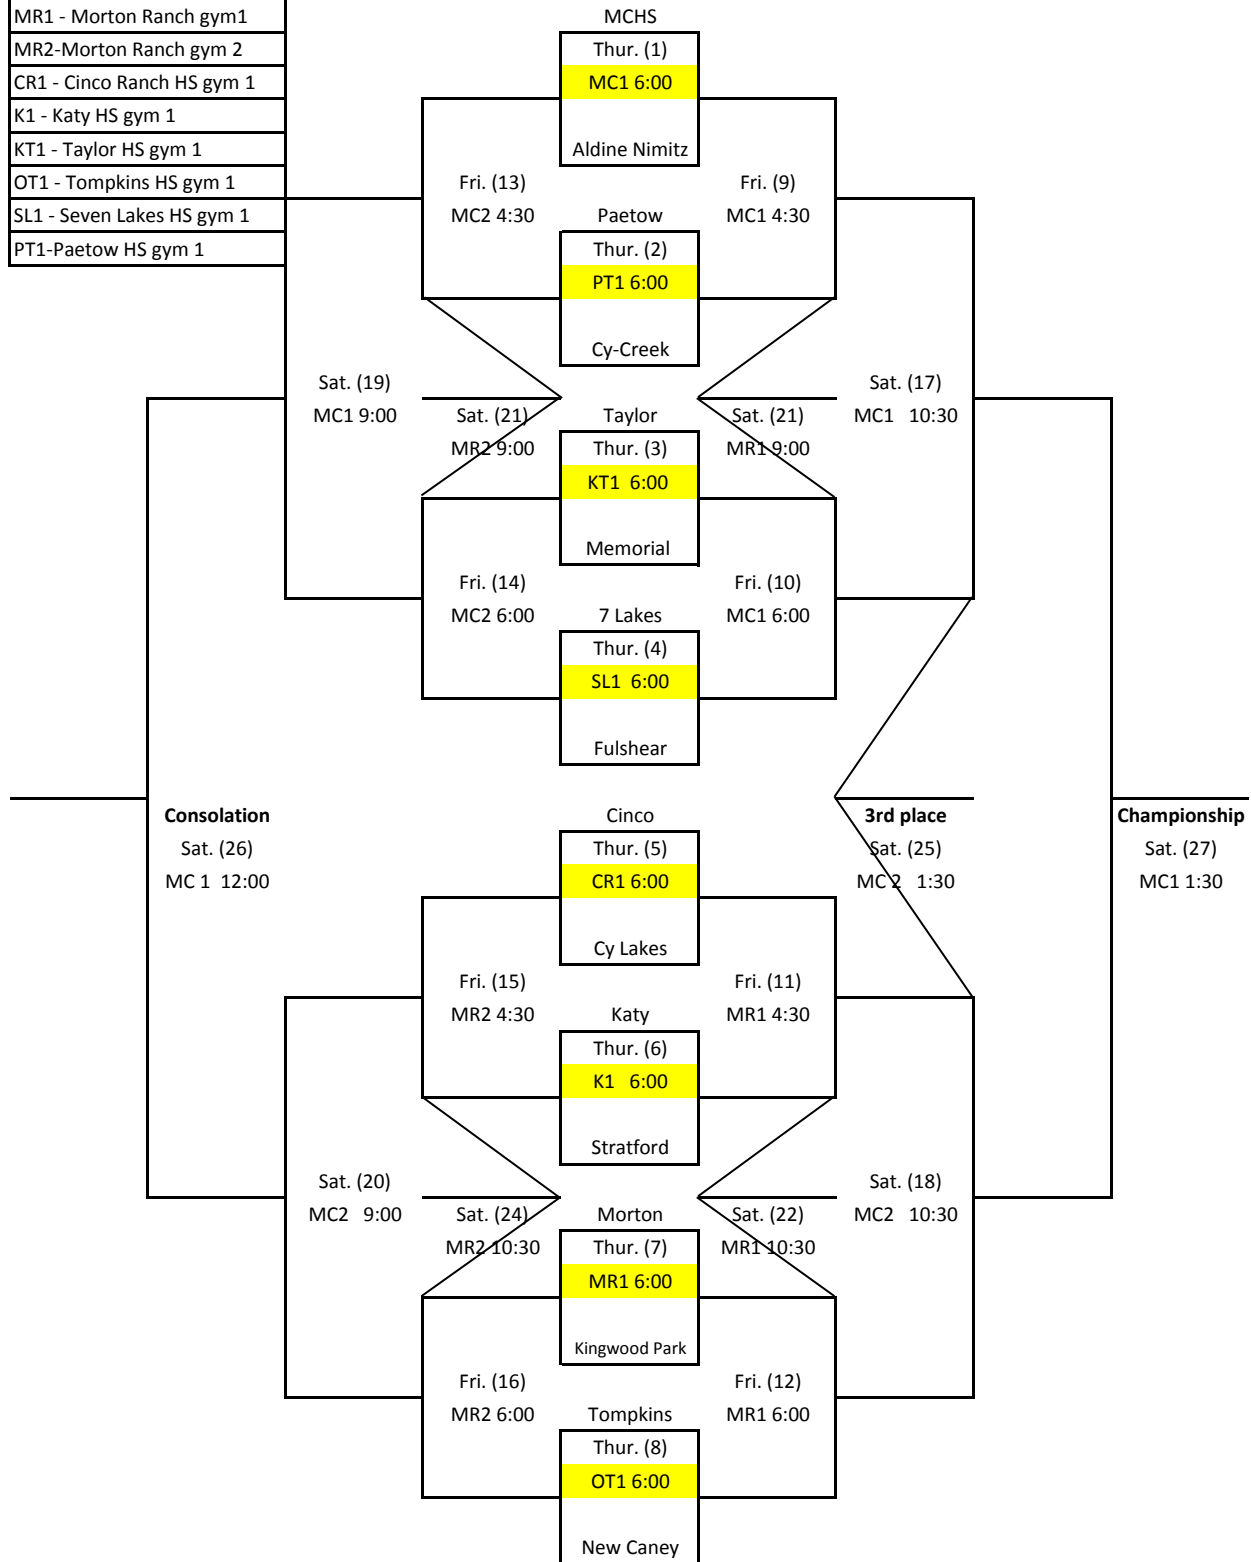

Junior Varsity Girls

| |
|----------------------------|
| MC1 - Mayde Creek gym 1 |
| MC2-Mayde Creek-gym 2 |
| MR1 - Morton Ranch gym1 |
| MR2-Morton Ranch gym 2 |
| CR1 - Cinco Ranch HS gym 1 |
| K1 - Katy HS gym 1 |
| KT1 - Taylor HS gym 1 |
| OT1 - Tompkins HS gym 1 |
| SL1 - Seven Lakes HS gym 1 |
| PT1-Paetow HS gym 1 |

Top team is home and will wear light jersey.

Warmup balls and water will be provided.
Teams must provide own water bottles.