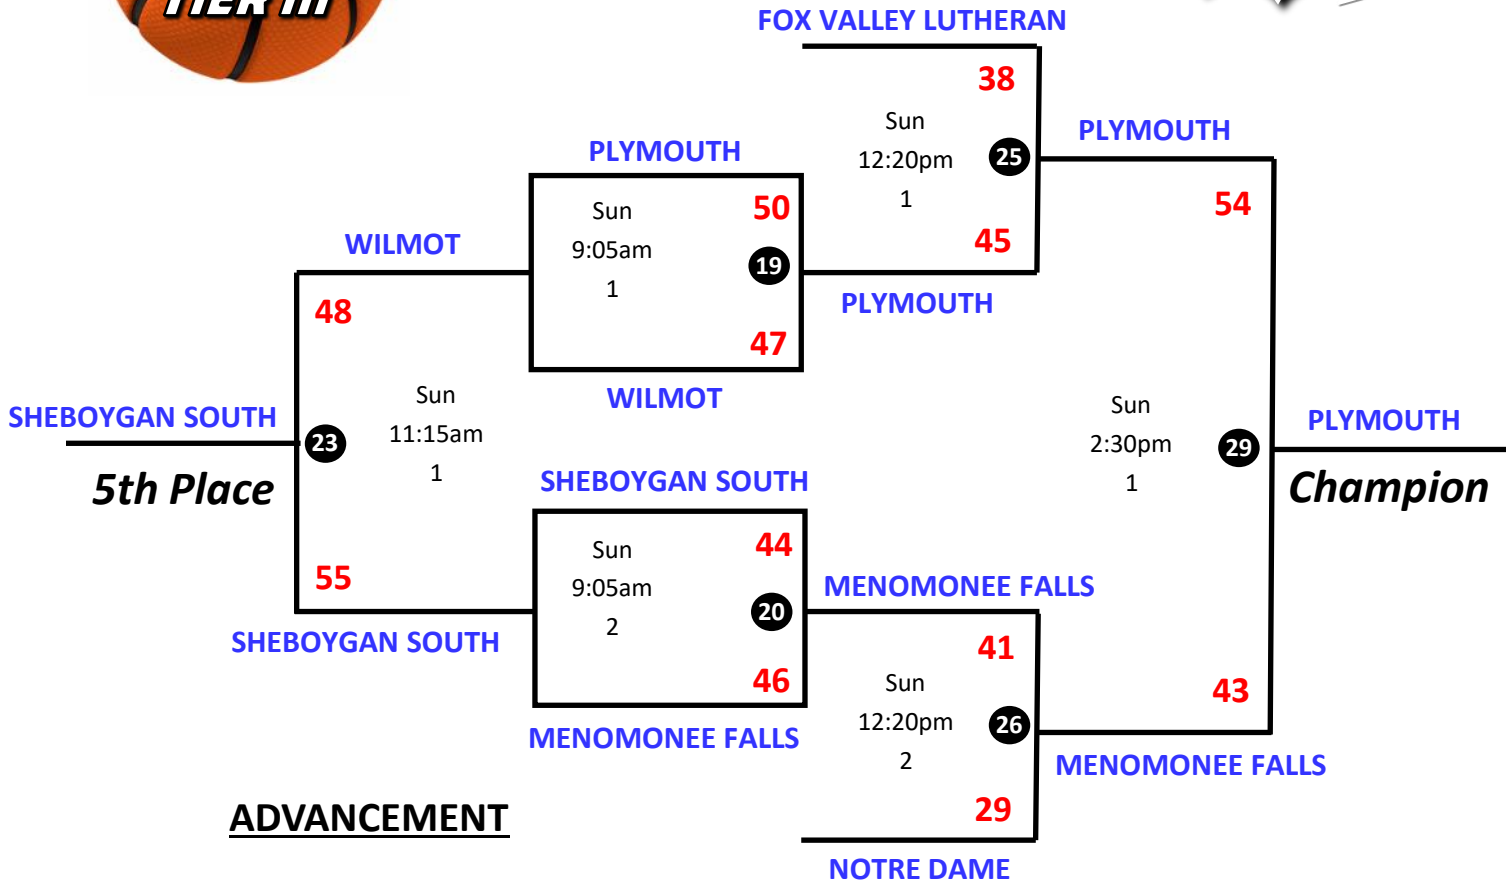

Pool C Schedule

Game #	Team 1	Score	Team 2	Score	Date	Time	Court
5	Waukesha West	44	Greenfield Green	39	Sat	10:10am	3
6	Wilmot	39	Fox Valley Lutheran	52	Sat	10:10am	4
11	Waukesha West	0	Fox Valley Lutheran	15	Sat	1:25pm	1
12	Wilmot	52	Greenfield Green	37	Sat	1:25pm	2
17	Waukesha West	44	Wilmot	51	Sat	4:40pm	4
18	Fox Valley Lutheran	49	Greenfield Green	32	Sat	4:40pm	3

ADVANCEMENT

- All teams will play three Pool Play games on Saturday
- Top two (2) teams from each pool will be re-seeded into Championship Bracket
- Remaining teams will be re-seeded into Consolation Bracket
- Please see Pool Play Tiebreaker and Re-Seeding Procedures

GYM KEY

Courts 1-4:

[MILWAUKEE](#)
[LUTHERAN H.S.](#)

Championship Bracket

GYM KEY

Courts 1-4: [MILWAUKEE LUTHERAN H.S.](#)

Consolation Bracket

ADVANCEMENT

1-2 TEAMS

7	Whitefish Bay	+1	
8	Whitnall	-1	
9	Waukesha West	-17	105 Allowed
10	Hortonville	-17	134 Allowed

0-3 TEAMS

11	Greenfield	-35
12	DeForest	-37

GYM KEY

Courts 1-4: [MILWAUKEE LUTHERAN H.S.](#)