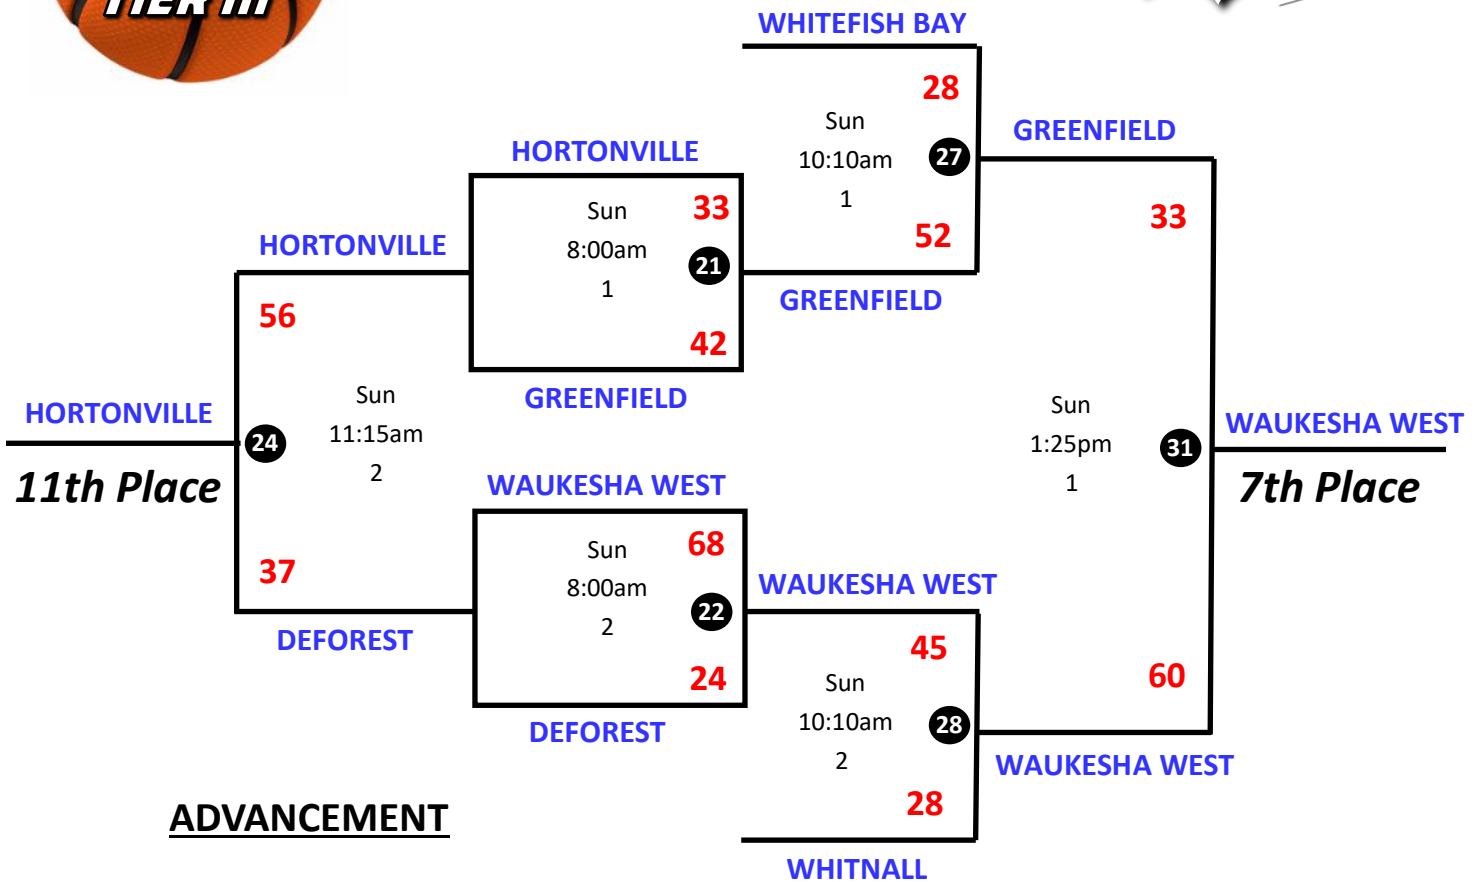

Pool C Schedule

Game #	Team 1	Score	Team 2	Score	Date	Time	Court
5	Waukesha West	44	Greenfield Green	39	Sat	10:10am	3
6	Wilmot	39	Fox Valley Lutheran	52	Sat	10:10am	4
11	Waukesha West	0	Fox Valley Lutheran	15	Sat	1:25pm	1
12	Wilmot	52	Greenfield Green	37	Sat	1:25pm	2
17	Waukesha West	44	Wilmot	51	Sat	4:40pm	4
18	Fox Valley Lutheran	49	Greenfield Green	32	Sat	4:40pm	3

GYM KEY

Courts 1-4:

[MILWAUKEE](#)
[LUTHERAN H.S.](#)

Championship Bracket

GYM KEY

Courts 1-4: [MILWAUKEE LUTHERAN H.S.](#)

Consolation Bracket

ADVANCEMENT

1-2 TEAMS

7	Whitefish Bay	+1	
8	Whitnall	-1	
9	Waukesha West	-17	105 Allowed
10	Hortonville	-17	134 Allowed

0-3 TEAMS

11	Greenfield	-35
12	DeForest	-37

GYM KEY

Courts 1-4: [MILWAUKEE LUTHERAN H.S.](#)