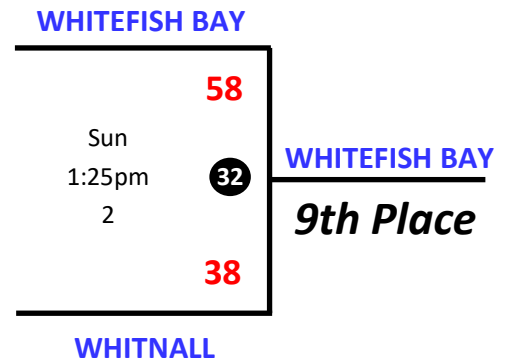

GYM KEY

Courts 1-4: [MILWAUKEE LUTHERAN H.S.](#)