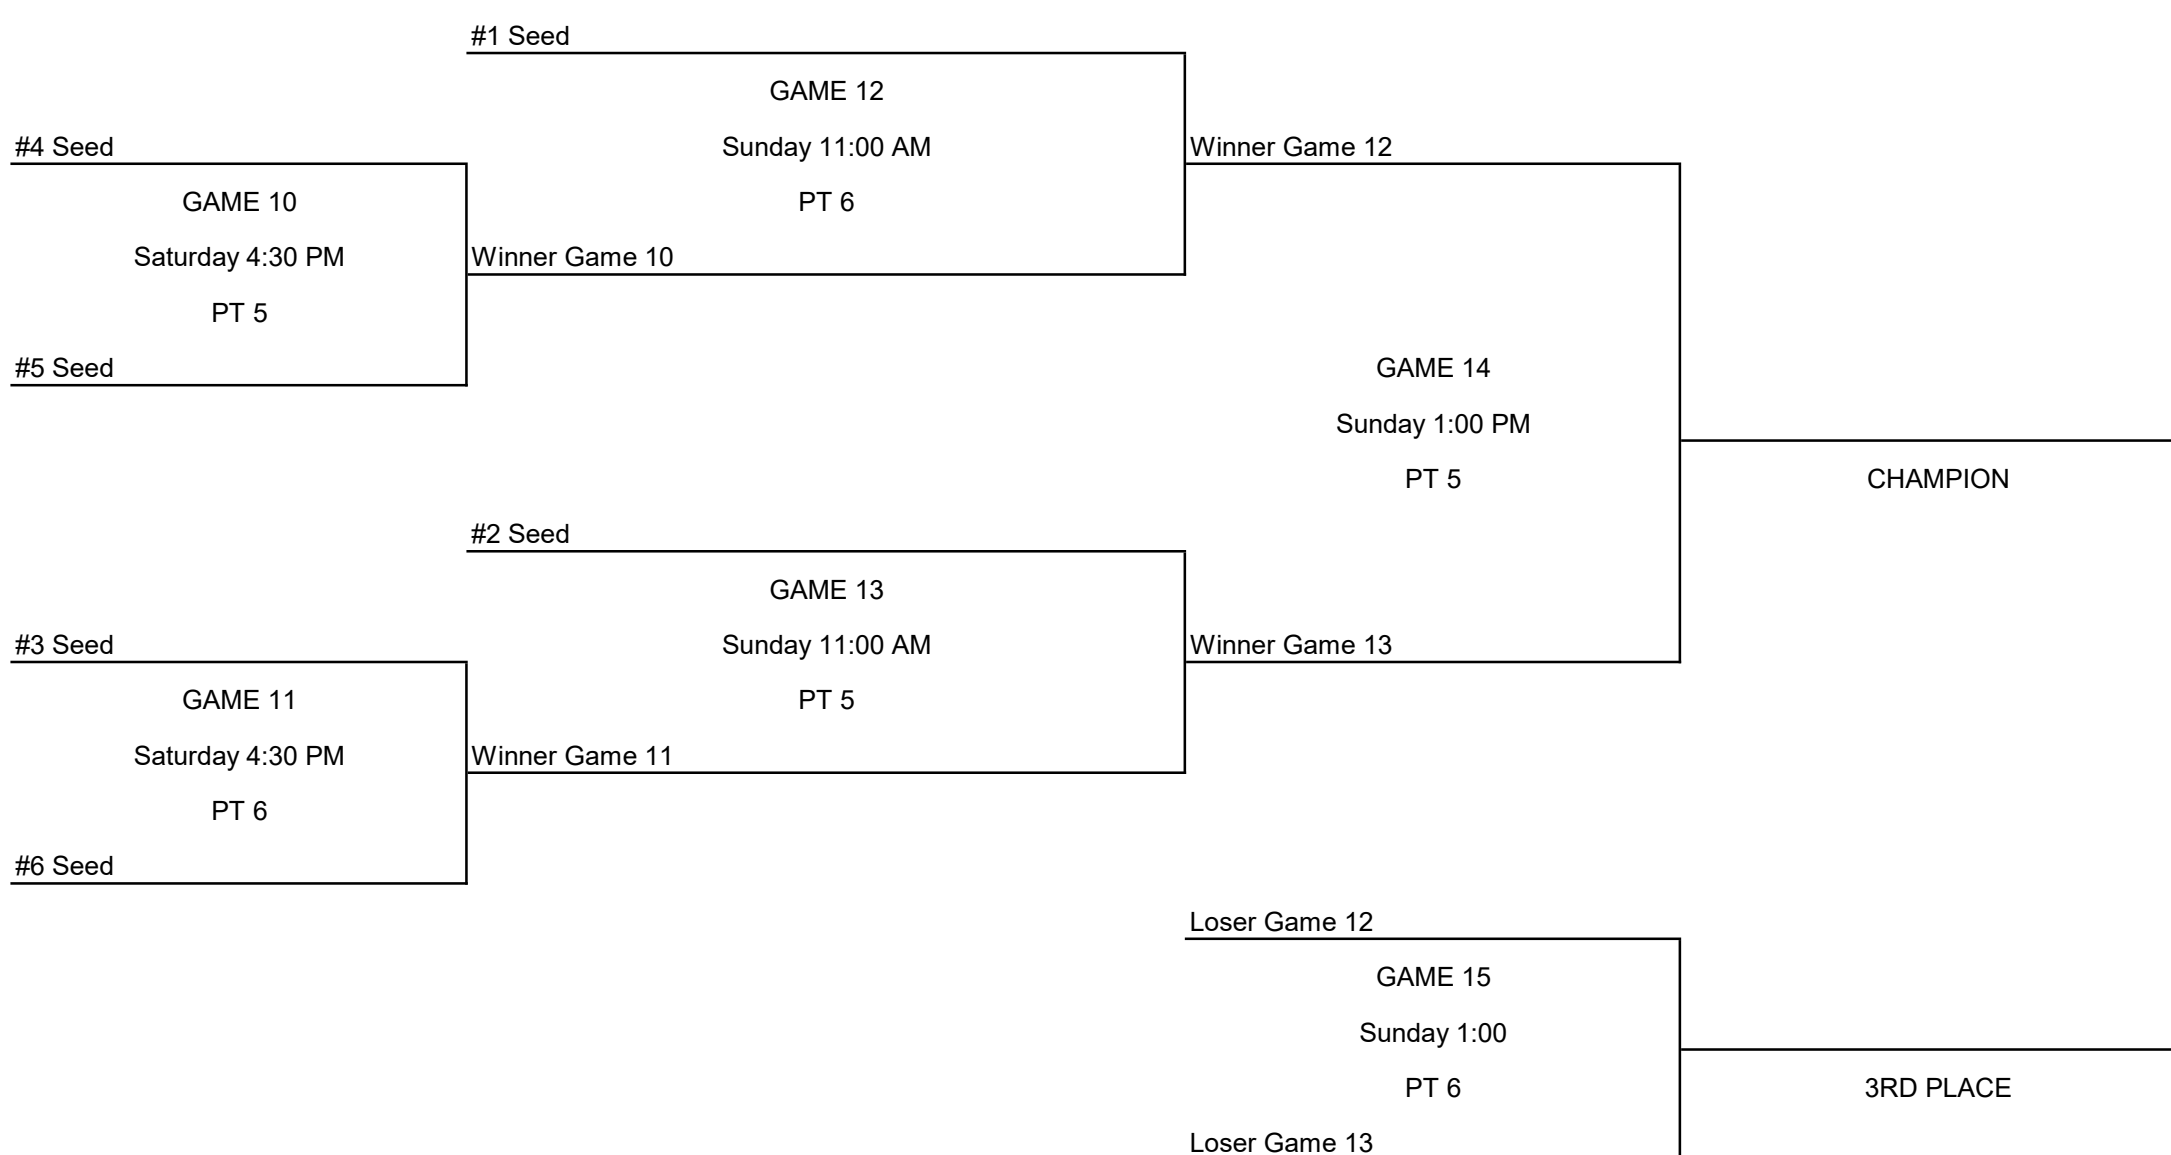

POOL PLAY

Game #	Day	Time	Field	Team 1	Score	Run Diff	Team 2	Score	Run Diff
1	Saturday	8:00 AM	PT 5	White Bear			Anoka		
2	Saturday	8:15 AM	PT 6	Elk River			Mahtomedi		
3	Saturday	10:00 AM	PT 5	Hamel			Rogers		
4	Saturday	10:15 AM	PT 6	White Bear			Mankato		
5	Saturday	12:00 PM	PT 5	Elk River			Sauk Rapids - Rice		
6	Saturday	12:15 PM	PT 6	Anoka			Mankato		
7	Saturday	2:00 PM	PT 5	Hamel			Mahtomedi		
8	Saturday	2:15 PM	PT 6	Sauk Rapids - Rice			Rogers		

TP=Total Points
TRD=Total Run Differential

Seeding for bracket play will be determined by TOTAL POINTS:

(NOT based on pool standings)

2 points - win, 1 point - tie, 0 points - loss

Seeding Tie Breakers:

1. Results of the head to head competition
(Only applies when all teams left in tie breaker have played each other)
2. Runs differential in Total Pool Play
(Maximum plus or minus 10 runs per game)
3. Least number of runs allowed in Total Pool Play.
4. Most total runs scored in Total Pool Play.
5. Coin flip

*** For a three-way tie, first break the three-way tie by these rules and then start all over with the two remaining teams**

CONSOLATION BRACKET

CHAMPIONSHIP BRACKET

Individual awards for 1st, 2nd and 3rd place teams.

All Games for 14AAA will be played at the Plants and Things Recreation Complex located at 9950 165th Ave NW, Elk River, MN