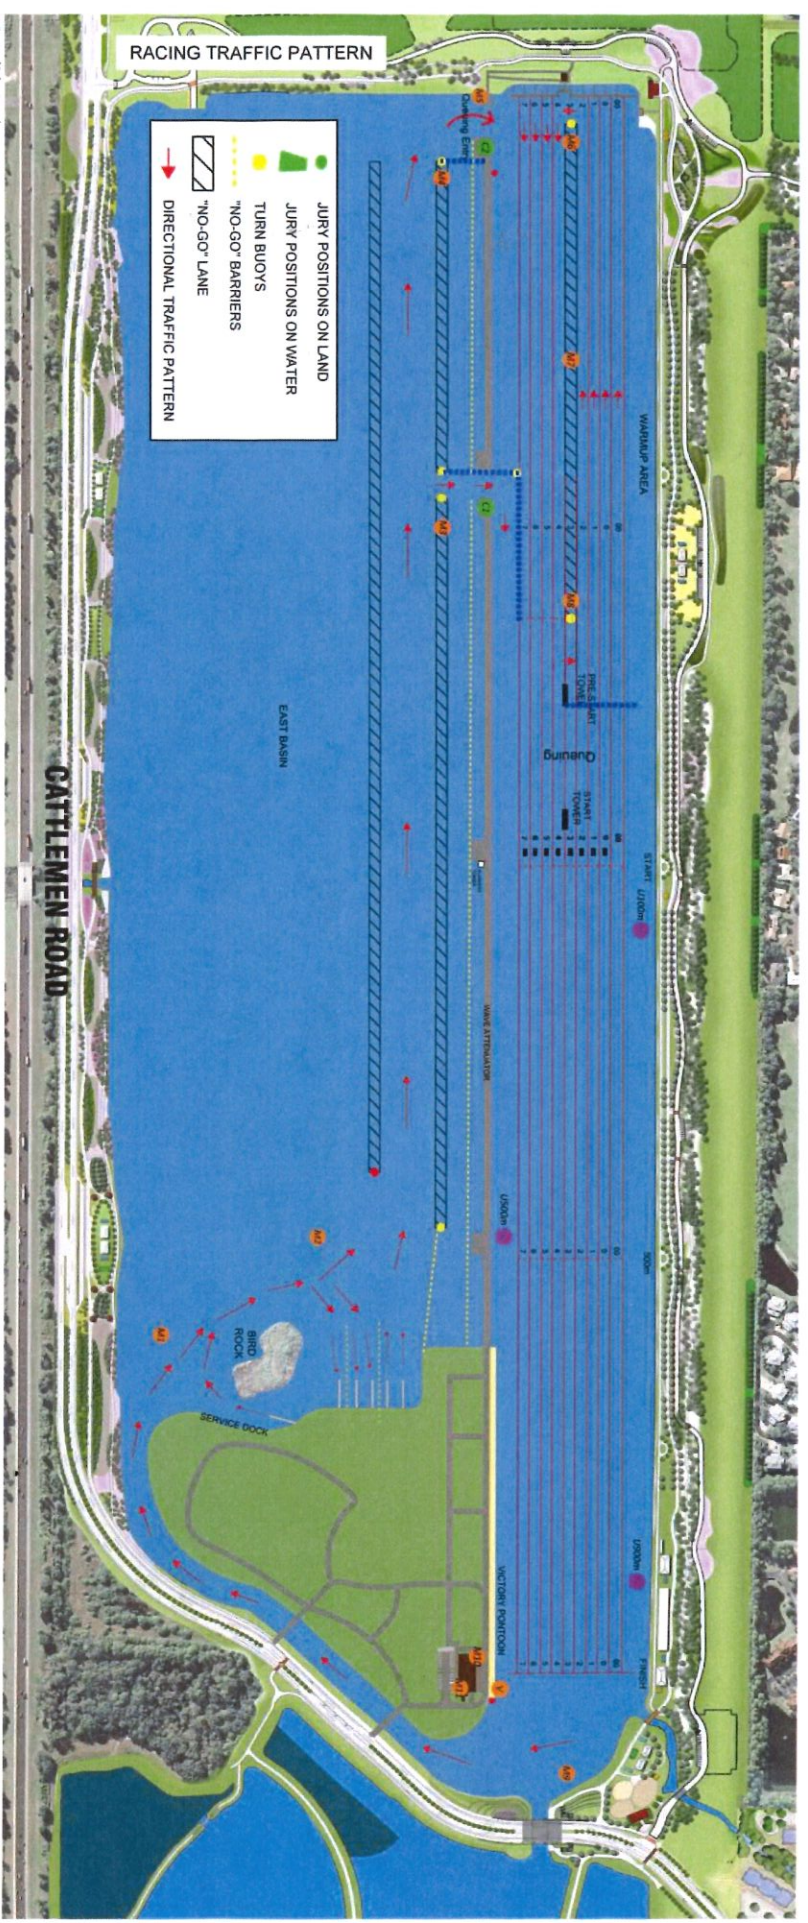

North is toward the Finish Tower.
 East is toward Cattlemen Road.

RACE DAY TRAFFIC PATTERN

Race/ Safety Lane
 Course Start/End
 Number
 Turnoff