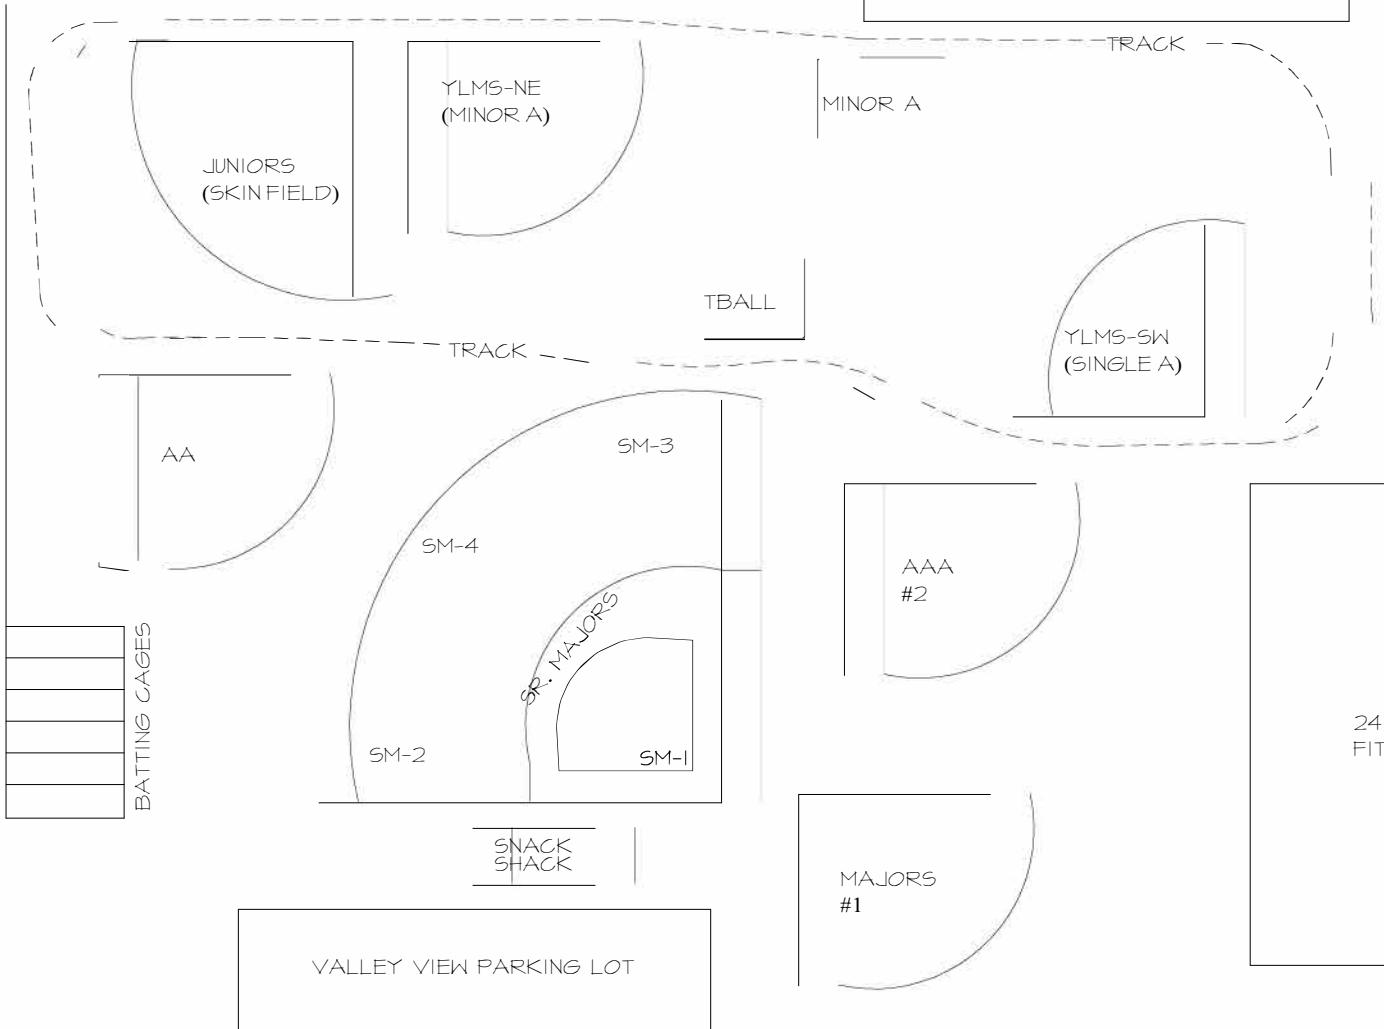

VETERANS PARK
HOME OF WEST YORBA LINDA LITTLE LEAGUE

LASORDA
FIELD HOUSE

MIDDLE SCHOOL PARKING LOT

YORBA LINDA
MIDDLE SCHOOL

PORTABLES

JUNIORS
(SKINFIELD)

YLMS-NE
(MINOR A)

MINOR A

TRACK

TBALL

YLMS-SW
(SINGLE A)

AA

SM-3

SM-4

AAA
#2

SR. MAJORS

SM-2

SM-1

MAJORS
#1

SNACK
SHACK

24 HOUR
FITNESS

VALLEY VIEW PARKING LOT

BATTING CAGES