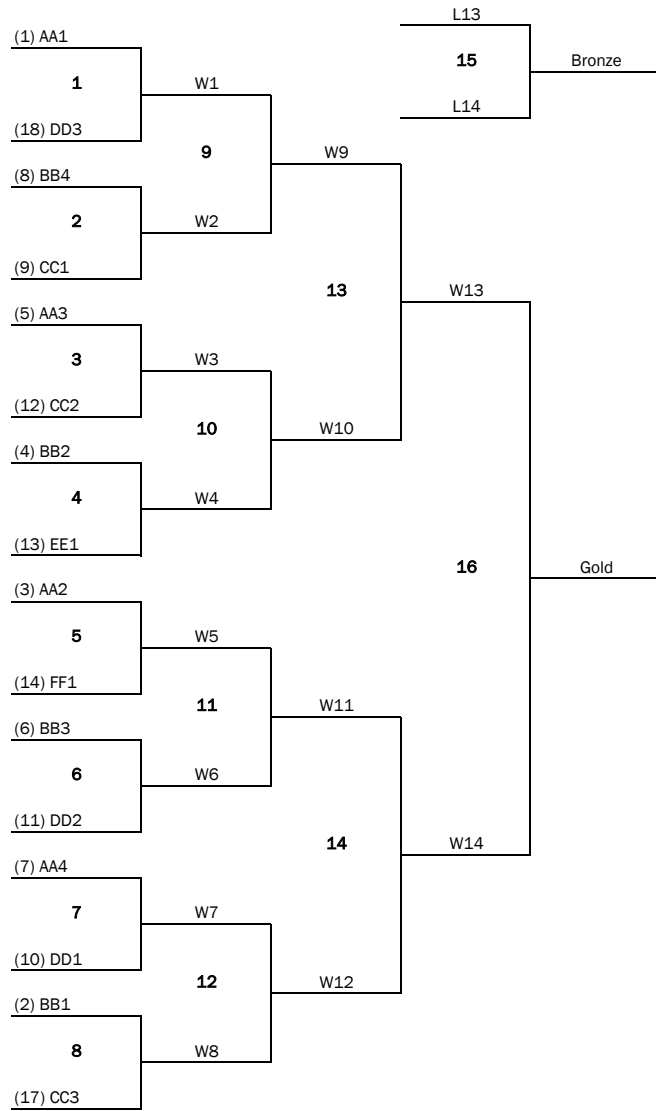

Division: **16UG - D3T1**