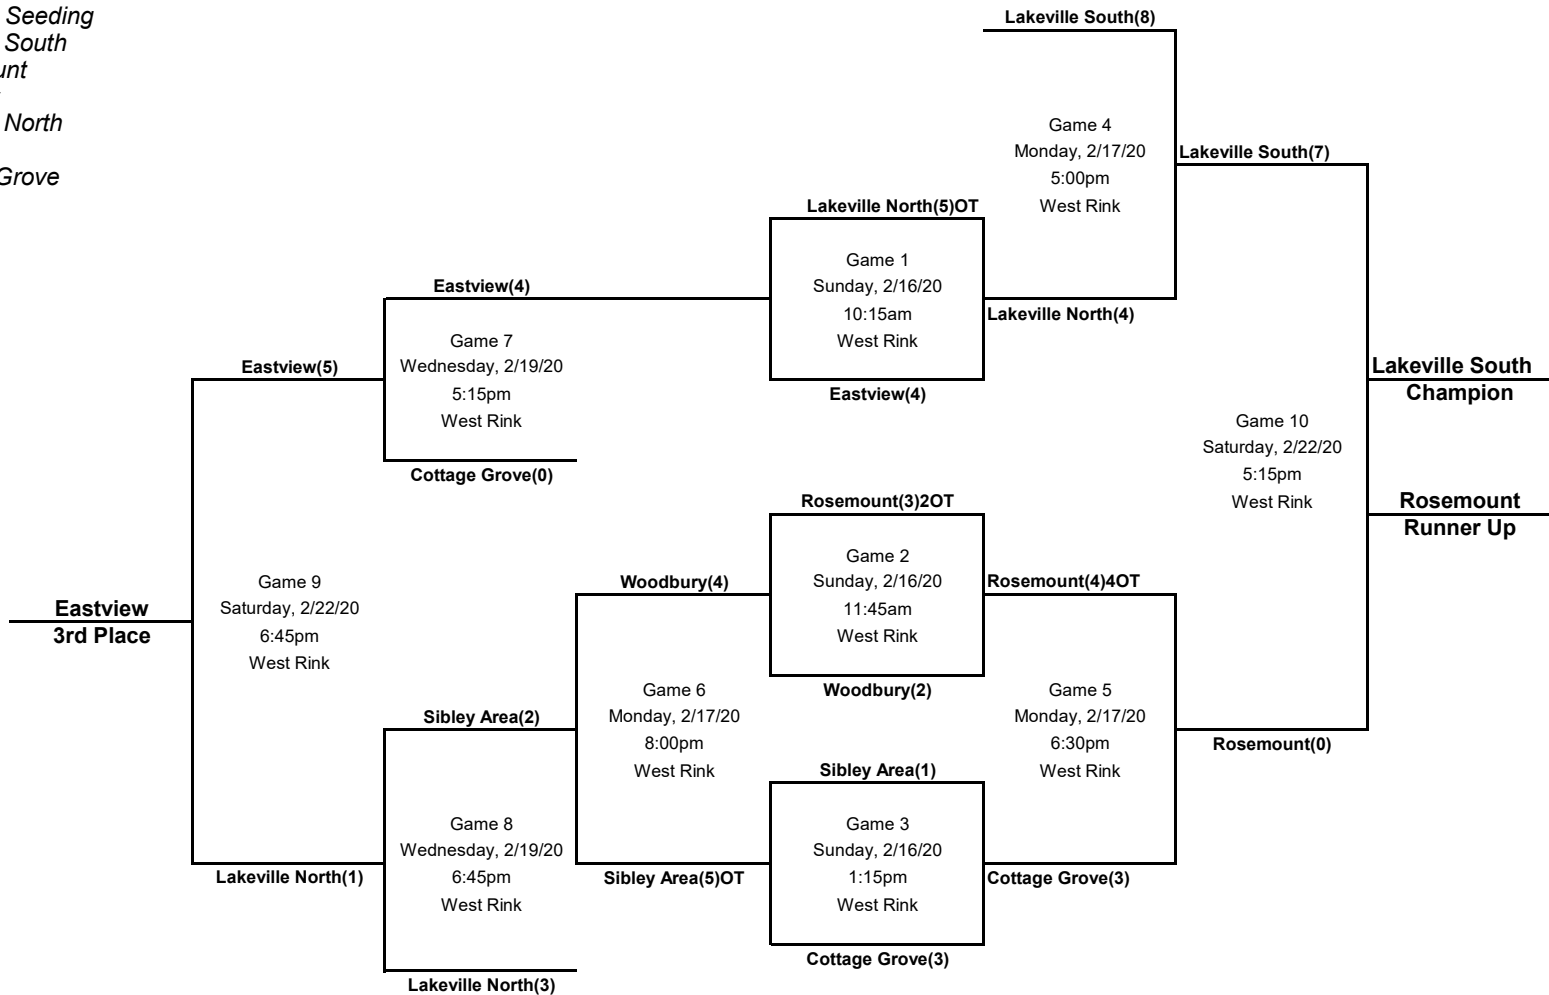

"AA" BANTAM DISTRICT 8 PLAYOFFS 2020

Eagan Civic Arena

Revised: 2-21-20

February 16 - 23, 2020

TOP SEED OF EACH PAIRING IS HOME TEAM

Home Team Wears White

- Regional Seeding*
- 1 Lakeville South
 - 2 Rosemount
 - 3 Eastview
 - 4 Lakeville North
 - 5 Sibley
 - 6 Cottage Grove

Six Teams Advance to Regionals

*If ties exists at exit point, higher seed based on league standings advances to regionals