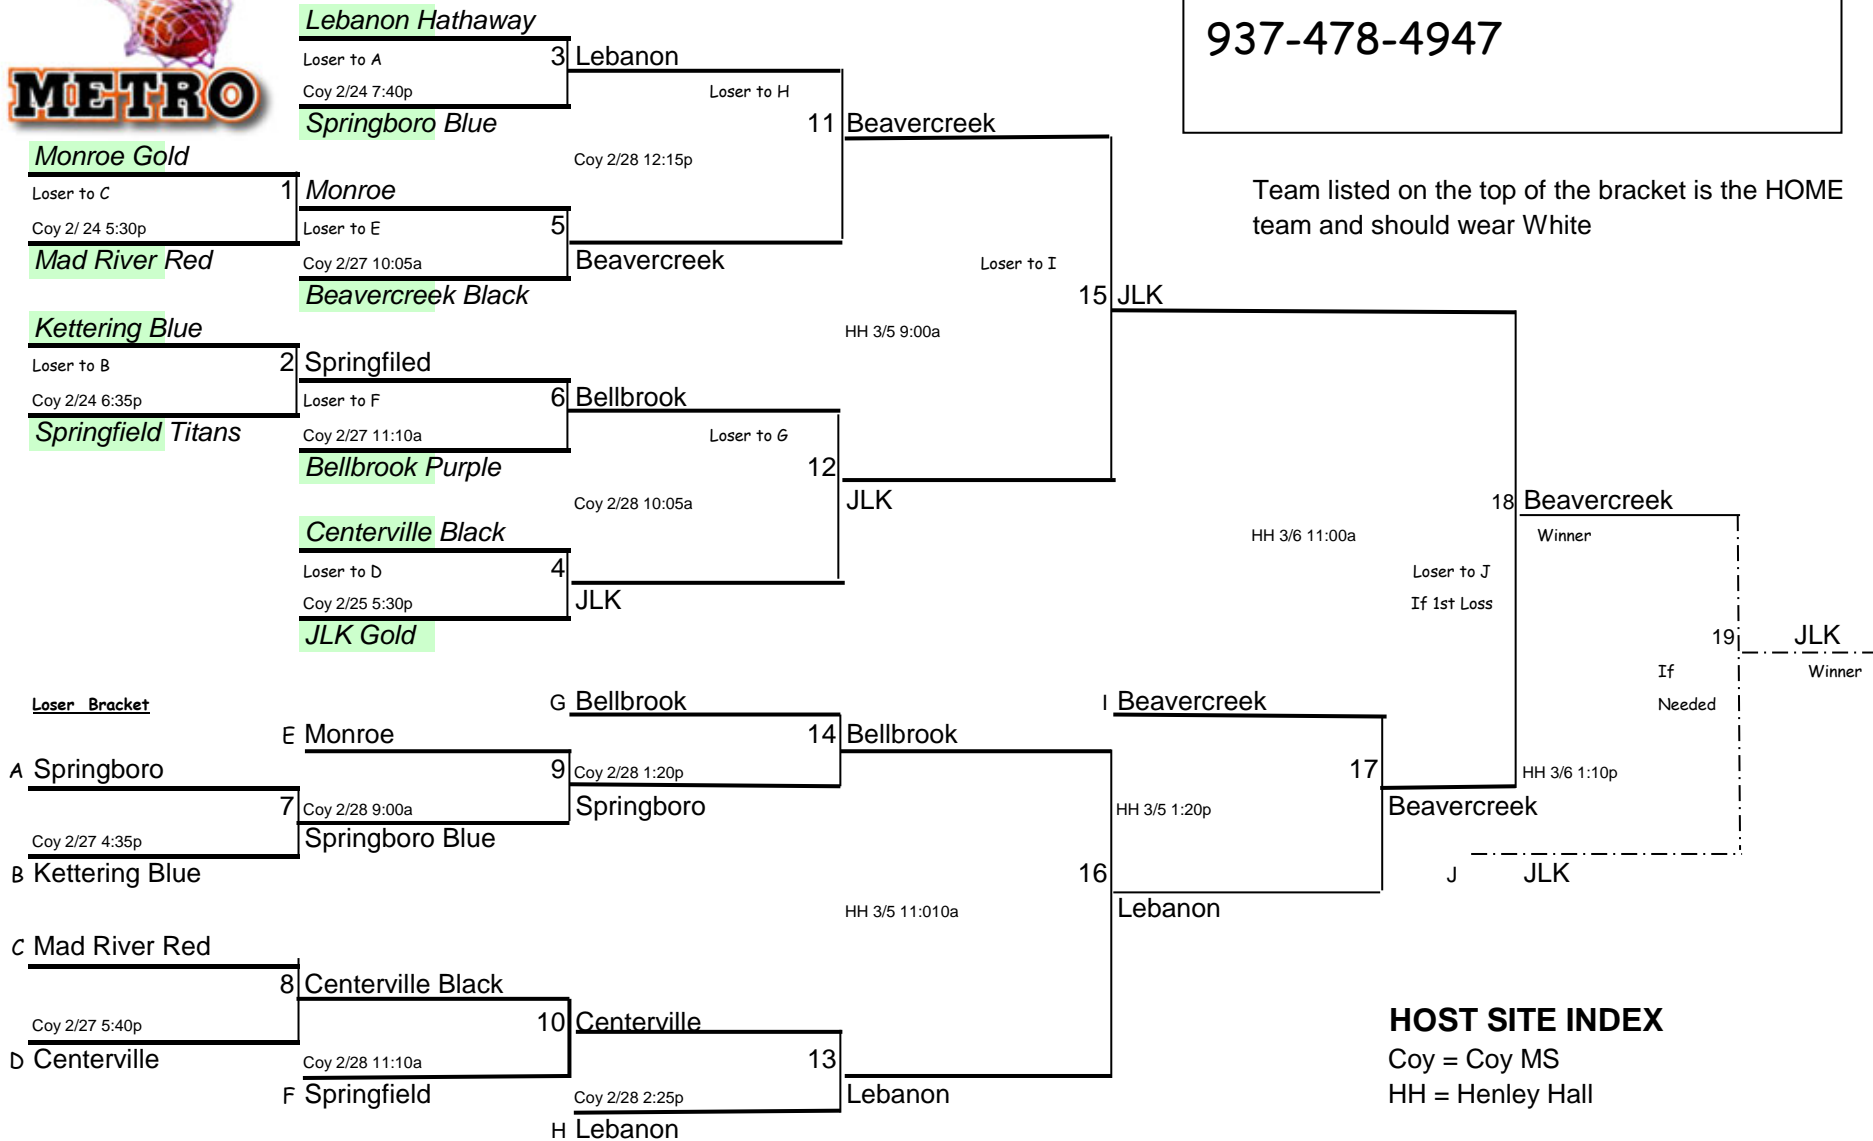

2016 Tournament

Beavercreek
3rd D1 Girls
Tim Minnich
937-478-4947

Team listed on the top of the bracket is the HOME team and should wear White

HOST SITE INDEX

Coy = Coy MS
HH = Henley Hall

Visit us on the web @
www.daytonmetro.org

Double Elimination
2 Game Minimum