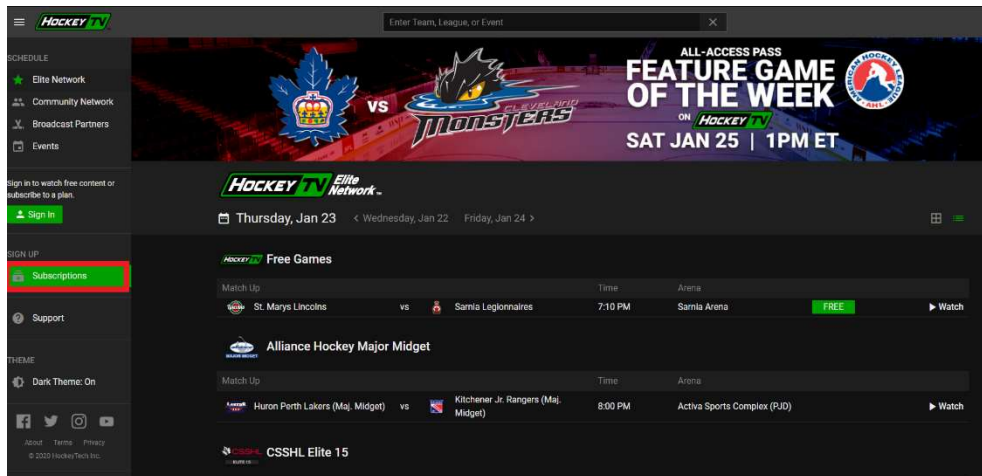

# How to Subscribe to HockeyTV

1. Go to our Main Webpage <https://www.hockeytv.com/>
2. Select Subscriptions on the left-hand side
  - a. You must first create an account if you have not already done so.
  - b. Select 'Sign up Now' to create your HockeyTV account
  - c. Once you have a HockeyTV Account select Subscriptions on the left-hand side