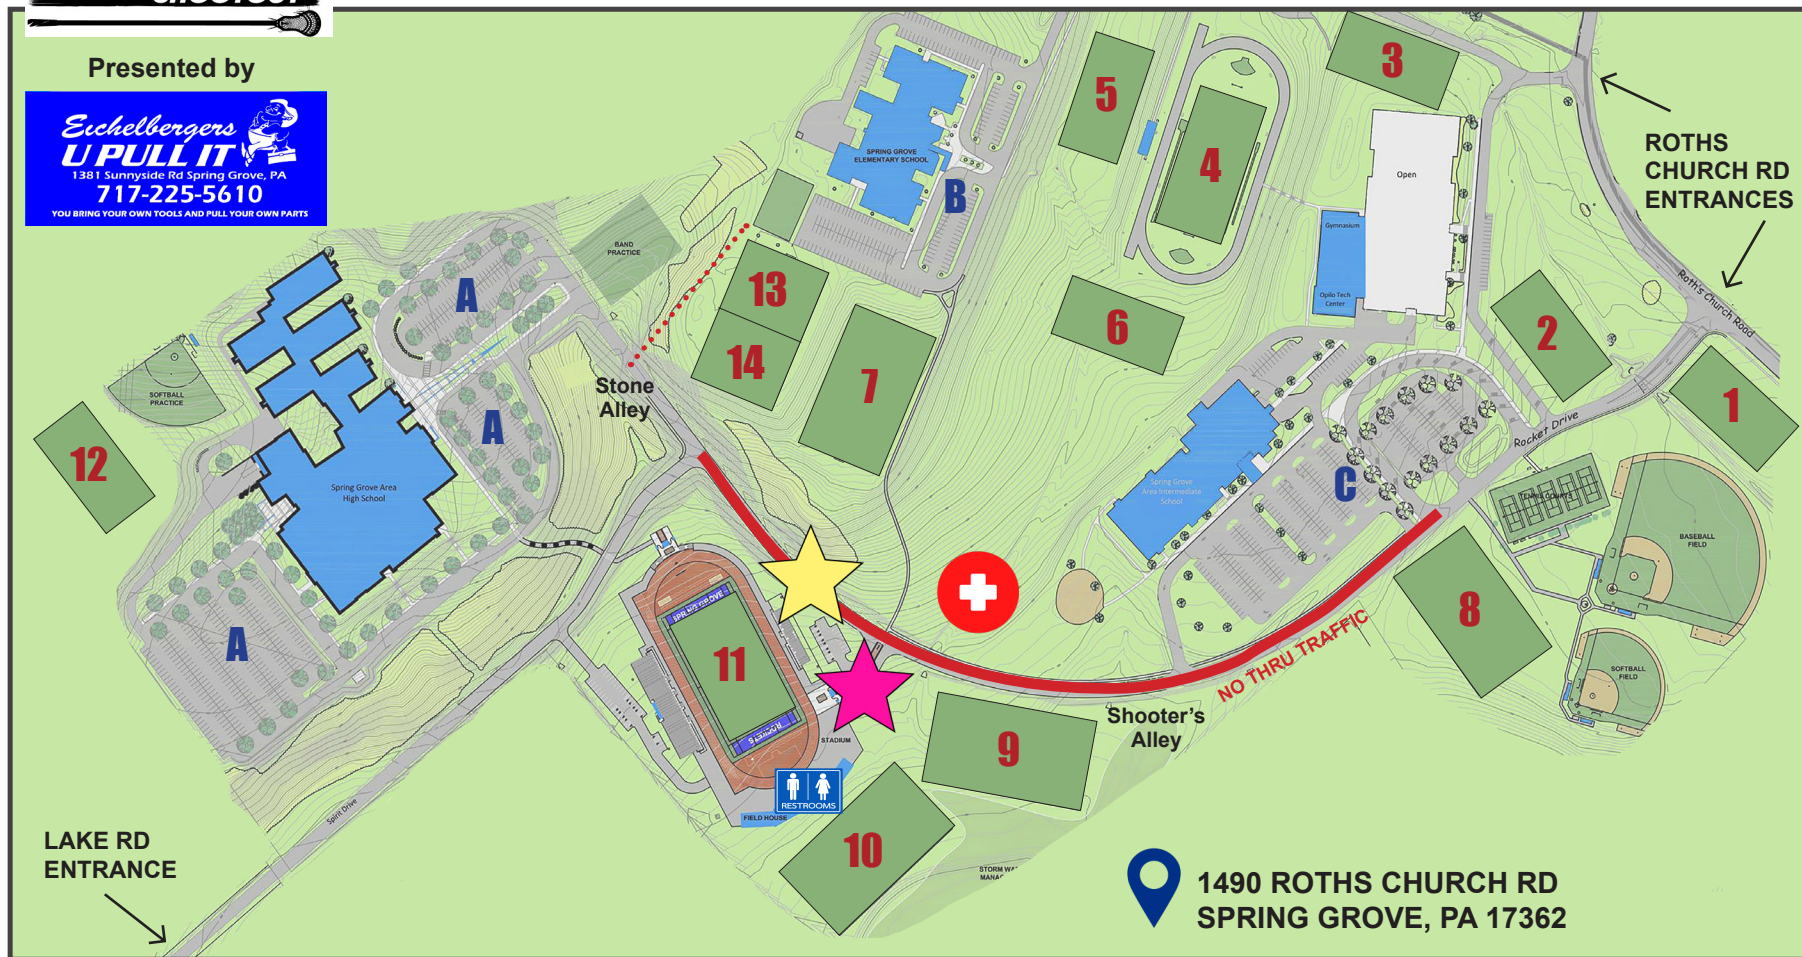

2025 Lumberjax Shootout

Presented by

TRAINER/MEDICAL TENT

Location may not be exact.

INFORMATION BOOTH

VENDOR VILLAGE

PARKING LOT ADDRESSES:

- A - 1490 Roths Church Rd, Spring Grove (See directions to Field 12 / Lake Rd Entrance)
- B - 1450 Roths Church Rd, Spring Grove
- C - 1480 Roths Church Rd, Spring Grove

Directions to Field 12/Lake Rd. Entrance: From the circle in Spring Grove take the Old Hanover Rd. exit towards Dunkin Donuts. Pass Spring Grove Middle School on the left and turn right onto Lake Rd. immediately after crossing the bridge. Travel 0.4 miles and take a right onto Spirit Lane. At the stop sign turn left to reach the high school.

TIGER
T · R · A · S · H
ROLL OFF DUMPSTER SERVICE
LOCALLY OWNED AND OPERATED
(717) 699-1111
www.tigertrash.com

Holtz Family Chiropractic, PC
Trust is Everything

SPECIALTY EMULSIONS

WELLSPAN[®]
Sports Medicine

CARMAN'S CREAMERY

1109B Hanover Rd
York, PA 17408

 Carmans Creamery  carmans_creamery