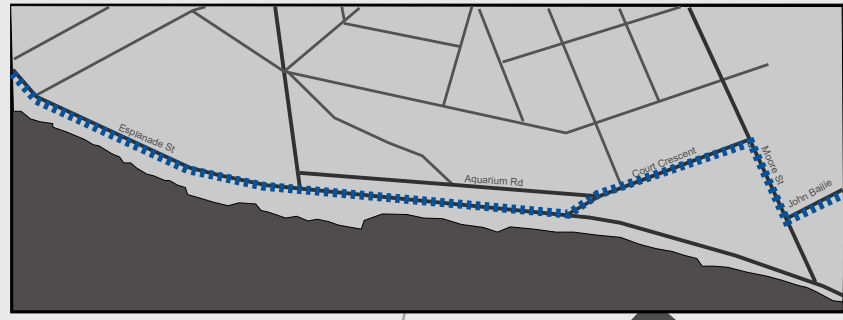

- SAG
- BM Bike Maintenance
- Penalty Tent
- AS Aid Station
- Gatorade

Insert 1 : 2021 Bike Course Diversion

NEX / R72 access - see insert 2

**Aid Station 1 & 3**   
Mdantsane / Nagoon Dam Off-ramp (1034)   
Multidirectional

**BIKE 90.1 km**  
1 Lap

**EAST LONDON - BUFFALO CITY**

[www.ironman.com/im703-south-africa](http://www.ironman.com/im703-south-africa)