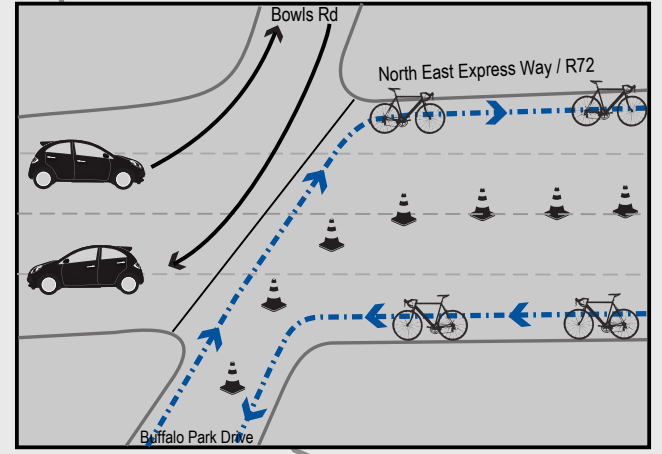

- SAG
- BM Bike Maintenance
- Penalty Tent
- AS Aid Station
- Gatorade

Insert 1 : 2021 Bike Course Diversion

NEX / R72 access - see insert 2

**Aid Station 1 & 3**   
Mdantsane / Nagoon Dam Off-ramp (1034)   
Multidirectional

**BIKE 90.1 km**  
1 Lap

**EAST LONDON - BUFFALO CITY**

[www.ironman.com/im703-south-africa](http://www.ironman.com/im703-south-africa)