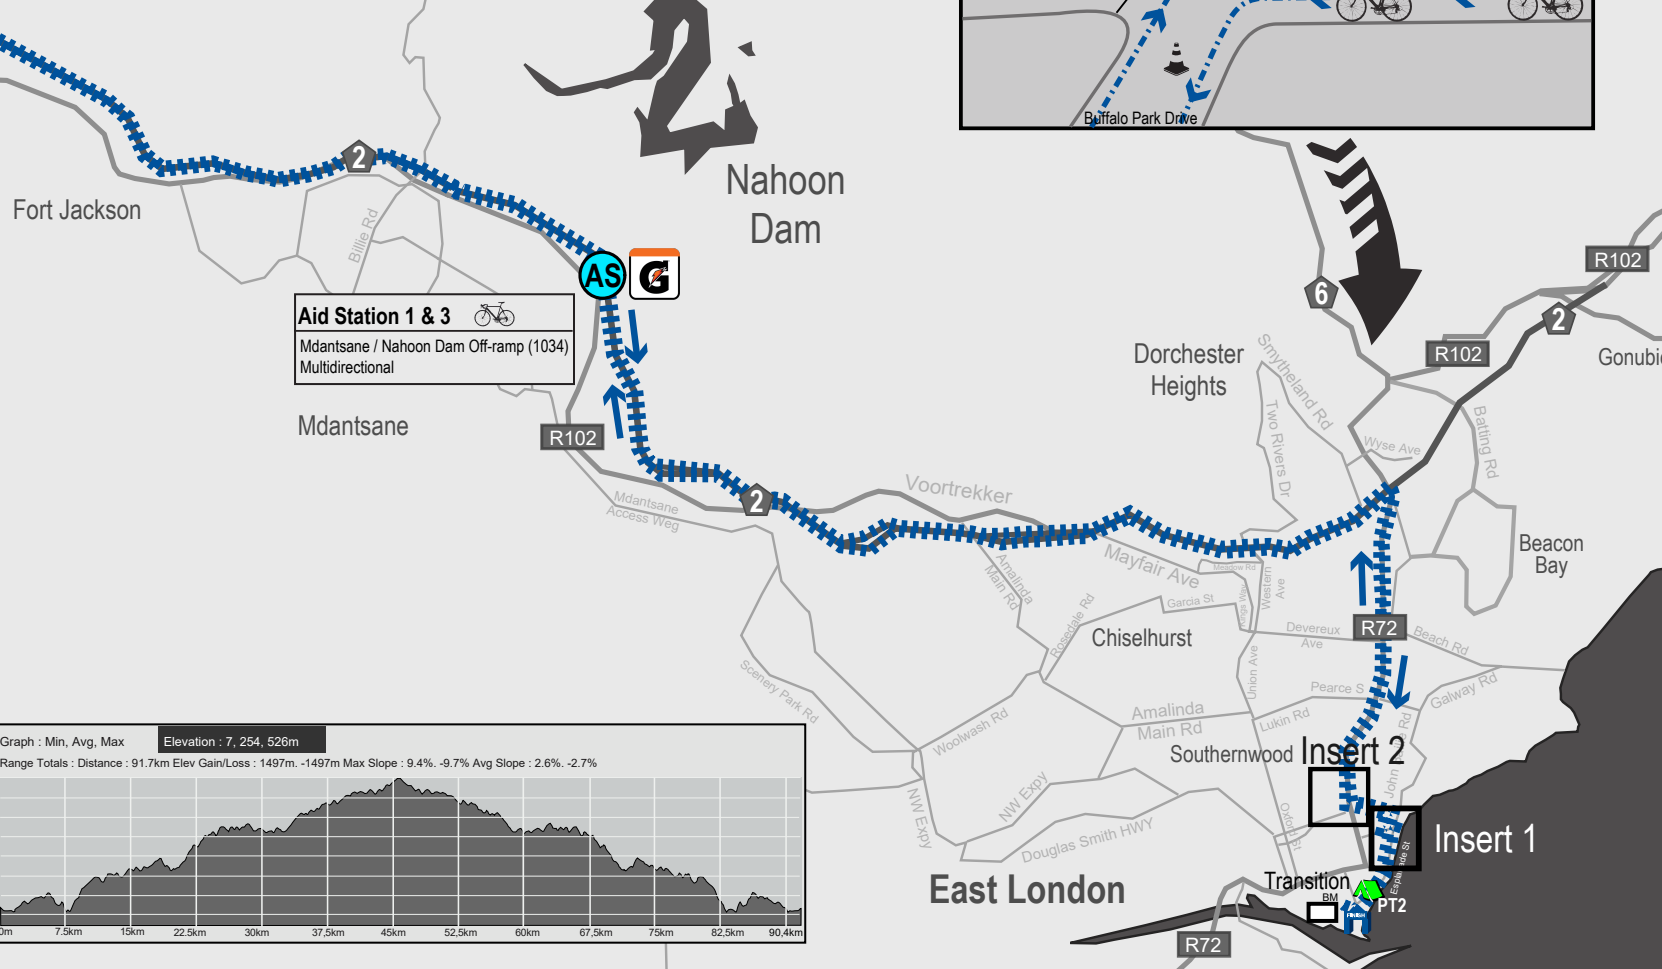

- SAG
- BM Bike Maintenance
- Penalty Tent
- AS Aid Station
- Gatorade

Insert 1 : 2021 Bike Course Diversion

NEX / R72 access - see insert 2

**Aid Station 1 & 3**   
Mdantsane / Nagoon Dam Off-ramp (1034)   
Multidirectional

**BIKE 90.1 km**  
1 Lap

**EAST LONDON - BUFFALO CITY**

[www.ironman.com/im703-south-africa](http://www.ironman.com/im703-south-africa)