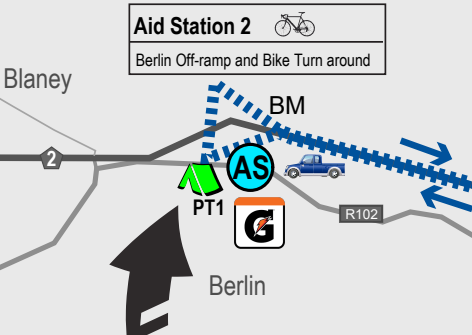

- SAG
- BM Bike Maintenance
- Penalty Tent
- AS Aid Station
- Gatorade

Insert 1 : 2021 Bike Course Diversion

NEX / R72 access - see insert 2

**Aid Station 1 & 3**   
Mdantsane / Nagoon Dam Off-ramp (1034)   
Multidirectional

**BIKE 90.1 km**  
1 Lap

**EAST LONDON - BUFFALO CITY**

[www.ironman.com/im703-south-africa](http://www.ironman.com/im703-south-africa)