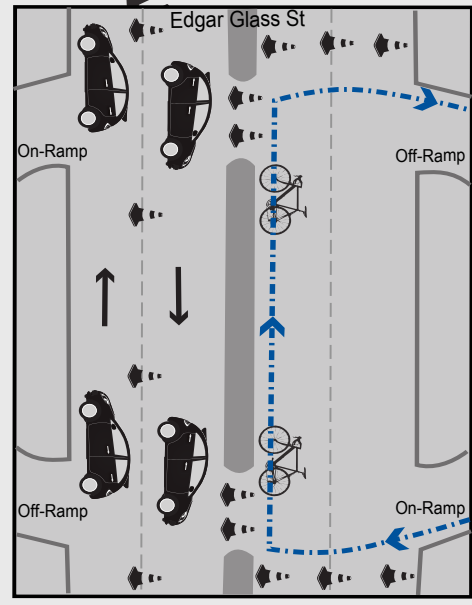

- SAG
- BM Bike Maintenance
- Penalty Tent
- AS Aid Station
- Gatorade

Insert 1 : 2021 Bike Course Diversion

NEX / R72 access - see insert 2

**Aid Station 1 & 3**   
Mdantsane / Nagoon Dam Off-ramp (1034)   
Multidirectional

**BIKE 90.1 km**  
1 Lap

**EAST LONDON - BUFFALO CITY**

[www.ironman.com/im703-south-africa](http://www.ironman.com/im703-south-africa)