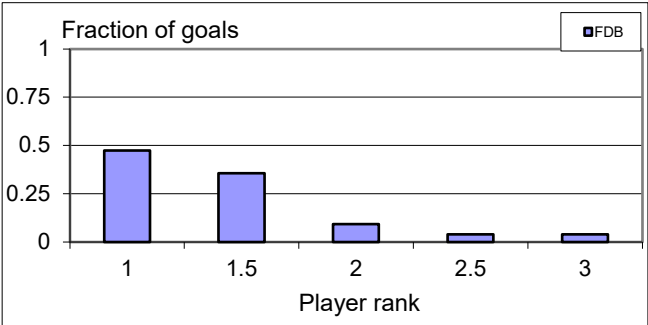

Player points since 2006

Winter 2024
March 1, 2025

Name	Games	Goals	Asists	Points/Game	Name	Games	Goals	Asists	Points/Game	Name	Games	Goals	Asists	Points/Game
Ahlquist S.	175	53	74	0.73	Gal J.	145	188	129	2.19	O'Brien C.	379	43	159	0.53
Baalrud S.	15	9	4	0.87	Gilson T.	526	133	181	0.60	O'Brien M.	353	303	298	1.70
Barden A.	16	1	1	0.13	Grant J.	159	8	40	0.30	Opsahl Jeff	392	194	214	1.04
Barnes J.	658	0	14	0.02	Grantham L.	815	401	414	1.00	Oxender A.	153	75	69	0.94
Barnes P.	883	215	361	0.65	Greene S.	346	0	0	0.00	Parks C.	121	0	6	0.05
Barry J.	30	9	20	0.97	Gregory A.	699	126	206	0.47	Paterson A.	245	32	68	0.41
Bartolacci A.	33	17	7	0.73	Gregory E.	285	58	100	0.55	Pawlowski B.	209	74	59	0.64
Blackburn R.	286	77	94	0.60	Grenham R.	355	40	87	0.36	Peal D.	436	39	93	0.30
Bogard S.	770	243	279	0.68	Hall E.	250	158	132	1.16	Perkins T.	210	112	96	0.99
Bonkowski C.	79	65	59	1.57	Heald D.	195	11	39	0.26	Perry B.	547	290	399	1.26
Bourne B.	53	19	32	0.96	Hescheles D.	215	83	64	0.68	Peterson S.	348	147	184	0.95
Boutin J.	690	174	252	0.62	Hula A.	71	4	9	0.18	Pokorney M.	783	577	443	1.30
Carlson C.	203	162	119	1.38	Huntzicker D.	335	426	258	2.04	Porter J.	155	135	80	1.39
Church M.	216	58	88	0.68	Jefferson D.	145	79	54	0.92	Reinholt S.	623	70	157	0.36
Ciatti A.	94	0	0	0.00	Jilek J.	32	22	16	1.19	Rensberger T.	572	23	97	0.21
Cieciak C.	406	1	8	0.02	Joffe Bryan	33	10	12	0.67	Reyes P.	592	143	165	0.52
Clavier A.	301	132	144	0.92	Joffe E.	422	399	247	1.53	Roberts J.	446	92	186	0.62
Conley J.	170	34	27	0.36	Joffe M.	414	230	291	1.26	Rouse C.	167	12	34	0.28
Copp A.	371	20	145	0.44	Johnson A.	736	15	146	0.22	Sarosi M.	745	174	219	0.53
Crawford M.	168	76	75	0.90	Jordan N.	31	27	18	1.45	Schroeder D.	574	2	6	0.01
Crichton J.	764	248	280	0.69	Kessler S.	350	65	86	0.43	Schueler D.	574	83	201	0.49
Daum K.	14	0	0	0.00	Kless J.	463	71	123	0.42	Stefan A.	386	55	70	0.32
DeWolfe S.	840	71	197	0.32	Kroll J.	839	439	433	1.04	Stevens D.	165	135	105	1.45
DeWolfe T.	392	163	176	0.86	Langrock E.	50	5	13	0.36	Stoller C.	152	0	0	0.00
Dickinson G.	102	61	42	1.01	Larson E.	142	66	74	0.99	Sturgeon R.	695	161	231	0.56
Dillen K.	61	10	22	0.52	Lobdell G.	324	54	90	0.44	Talusan P.	113	21	20	0.36
Edwards S.	199	28	65	0.47	Lynn K.	31	5	2	0.23	Teeter J.	138	16	35	0.37
Ellies B.	275	103	95	0.72	Macgillivray C.	625	79	165	0.39	Udager A.	75	24	36	0.80
Erps R.	322	29	69	0.30	Maltese C.	51	48	32	1.57	Vaughn C.	279	131	108	0.86
Erps S.	740	629	477	1.49	McBride R.	167	51	60	0.66	Verburg A.	180	0	0	0.00
Fisher J.	704	12	154	0.24	McClelland J.	846	107	287	0.47	Waltz S.	174	52	38	0.52
Fitzpatrick M.	456	242	203	0.98	Milliken S.	125	13	13	0.21	Weiler C.	117	62	56	1.01
Forward J.	671	236	309	0.81	Montalban A.	49	30	39	1.41	Weiler M.	35	0	0	0.00
Foster D.	483	327	246	1.19	Nalepa A.	185	25	55	0.43	Wells S.	145	78	56	0.92
Foster M.	461	40	88	0.28	Navarre G.	590	163	175	0.57	Wilkins F.	136	20	26	0.34
Frantzeskakis P.	700	78	223	0.43	Nesbitt R.	157	16	45	0.39	Wilson Ken	318	60	89	0.47
Frusti P.	182	176	110	1.57	Nilsson J.	111	81	74	1.40					

*Games = Total number of possible games played starting in September 2006 including games played as a substitute.

Goals by Ranking

Winter 2024
March 1, 2025

Goals are normalized by the number of players at each rank level.