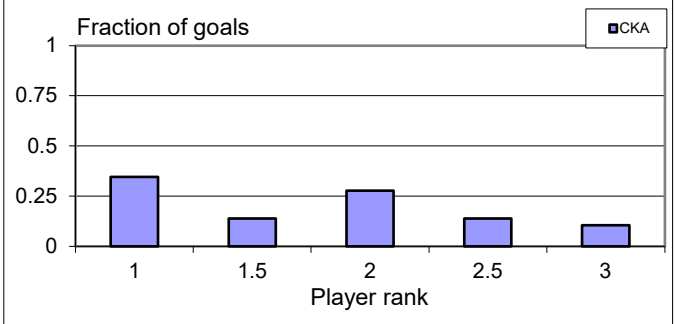

Player points since 2006

Winter 2024
March 1, 2025

Name	Games	Goals	Asists	Points/Game	Name	Games	Goals	Asists	Points/Game	Name	Games	Goals	Asists	Points/Game
Ahlquist S.	175	53	74	0.73	Gal J.	145	188	129	2.19	O'Brien C.	379	43	159	0.53
Baalrud S.	15	9	4	0.87	Gilson T.	526	133	181	0.60	O'Brien M.	353	303	298	1.70
Barden A.	16	1	1	0.13	Grant J.	159	8	40	0.30	Opsahl Jeff	392	194	214	1.04
Barnes J.	658	0	14	0.02	Grantham L.	815	401	414	1.00	Oxender A.	153	75	69	0.94
Barnes P.	883	215	361	0.65	Greene S.	346	0	0	0.00	Parks C.	121	0	6	0.05
Barry J.	30	9	20	0.97	Gregory A.	699	126	206	0.47	Paterson A.	245	32	68	0.41
Bartolacci A.	33	17	7	0.73	Gregory E.	285	58	100	0.55	Pawlowski B.	209	74	59	0.64
Blackburn R.	286	77	94	0.60	Grenham R.	355	40	87	0.36	Peal D.	436	39	93	0.30
Bogard S.	770	243	279	0.68	Hall E.	250	158	132	1.16	Perkins T.	210	112	96	0.99
Bonkowski C.	79	65	59	1.57	Heald D.	195	11	39	0.26	Perry B.	547	290	399	1.26
Bourne B.	53	19	32	0.96	Hescheles D.	215	83	64	0.68	Peterson S.	348	147	184	0.95
Boutin J.	690	174	252	0.62	Hula A.	71	4	9	0.18	Pokorney M.	783	577	443	1.30
Carlson C.	203	162	119	1.38	Huntzicker D.	335	426	258	2.04	Porter J.	155	135	80	1.39
Church M.	216	58	88	0.68	Jefferson D.	145	79	54	0.92	Reinholt S.	623	70	157	0.36
Ciatti A.	94	0	0	0.00	Jilek J.	32	22	16	1.19	Rensberger T.	572	23	97	0.21
Cieciak C.	406	1	8	0.02	Joffe Bryan	33	10	12	0.67	Reyes P.	592	143	165	0.52
Clavier A.	301	132	144	0.92	Joffe E.	422	399	247	1.53	Roberts J.	446	92	186	0.62
Conley J.	170	34	27	0.36	Joffe M.	414	230	291	1.26	Rouse C.	167	12	34	0.28
Copp A.	371	20	145	0.44	Johnson A.	736	15	146	0.22	Sarosi M.	745	174	219	0.53
Crawford M.	168	76	75	0.90	Jordan N.	31	27	18	1.45	Schroeder D.	574	2	6	0.01
Crichton J.	764	248	280	0.69	Kessler S.	350	65	86	0.43	Schueler D.	574	83	201	0.49
Daum K.	14	0	0	0.00	Kless J.	463	71	123	0.42	Stefan A.	386	55	70	0.32
DeWolfe S.	840	71	197	0.32	Kroll J.	839	439	433	1.04	Stevens D.	165	135	105	1.45
DeWolfe T.	392	163	176	0.86	Langrock E.	50	5	13	0.36	Stoller C.	152	0	0	0.00
Dickinson G.	102	61	42	1.01	Larson E.	142	66	74	0.99	Sturgeon R.	695	161	231	0.56
Dillen K.	61	10	22	0.52	Lobdell G.	324	54	90	0.44	Talusan P.	113	21	20	0.36
Edwards S.	199	28	65	0.47	Lynn K.	31	5	2	0.23	Teeter J.	138	16	35	0.37
Ellies B.	275	103	95	0.72	Macgillivray C.	625	79	165	0.39	Udager A.	75	24	36	0.80
Erps R.	322	29	69	0.30	Maltese C.	51	48	32	1.57	Vaughn C.	279	131	108	0.86
Erps S.	740	629	477	1.49	McBride R.	167	51	60	0.66	Verburg A.	180	0	0	0.00
Fisher J.	704	12	154	0.24	McClelland J.	846	107	287	0.47	Waltz S.	174	52	38	0.52
Fitzpatrick M.	456	242	203	0.98	Milliken S.	125	13	13	0.21	Weiler C.	117	62	56	1.01
Forward J.	671	236	309	0.81	Montalban A.	49	30	39	1.41	Weiler M.	35	0	0	0.00
Foster D.	483	327	246	1.19	Nalepa A.	185	25	55	0.43	Wells S.	145	78	56	0.92
Foster M.	461	40	88	0.28	Navarre G.	590	163	175	0.57	Wilkins F.	136	20	26	0.34
Frantzeskakis P.	700	78	223	0.43	Nesbitt R.	157	16	45	0.39	Wilson Ken	318	60	89	0.47
Frusti P.	182	176	110	1.57	Nilsson J.	111	81	74	1.40					

*Games = Total number of possible games played starting in September 2006 including games played as a substitute.

Goals by Ranking

Winter 2024
March 1, 2025

Goals are normalized by the number of players at each rank level.