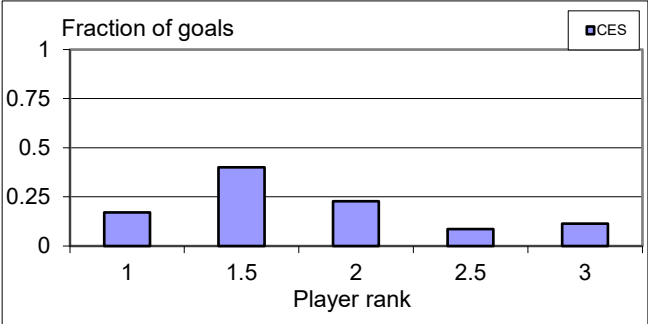

Player points since 2006

Winter 2024
March 1, 2025

Name	Games	Goals	Asists	Points/Game	Name	Games	Goals	Asists	Points/Game	Name	Games	Goals	Asists	Points/Game
Ahlquist S.	175	53	74	0.73	Gal J.	145	188	129	2.19	O'Brien C.	379	43	159	0.53
Baalrud S.	15	9	4	0.87	Gilson T.	526	133	181	0.60	O'Brien M.	353	303	298	1.70
Barden A.	16	1	1	0.13	Grant J.	159	8	40	0.30	Opsahl Jeff	392	194	214	1.04
Barnes J.	658	0	14	0.02	Grantham L.	815	401	414	1.00	Oxender A.	153	75	69	0.94
Barnes P.	883	215	361	0.65	Greene S.	346	0	0	0.00	Parks C.	121	0	6	0.05
Barry J.	30	9	20	0.97	Gregory A.	699	126	206	0.47	Paterson A.	245	32	68	0.41
Bartolacci A.	33	17	7	0.73	Gregory E.	285	58	100	0.55	Pawlowski B.	209	74	59	0.64
Blackburn R.	286	77	94	0.60	Grenham R.	355	40	87	0.36	Peal D.	436	39	93	0.30
Bogard S.	770	243	279	0.68	Hall E.	250	158	132	1.16	Perkins T.	210	112	96	0.99
Bonkowski C.	79	65	59	1.57	Heald D.	195	11	39	0.26	Perry B.	547	290	399	1.26
Bourne B.	53	19	32	0.96	Hescheles D.	215	83	64	0.68	Peterson S.	348	147	184	0.95
Boutin J.	690	174	252	0.62	Hula A.	71	4	9	0.18	Pokorney M.	783	577	443	1.30
Carlson C.	203	162	119	1.38	Huntzicker D.	335	426	258	2.04	Porter J.	155	135	80	1.39
Church M.	216	58	88	0.68	Jefferson D.	145	79	54	0.92	Reinholt S.	623	70	157	0.36
Ciatti A.	94	0	0	0.00	Jilek J.	32	22	16	1.19	Rensberger T.	572	23	97	0.21
Cieciak C.	406	1	8	0.02	Joffe Bryan	33	10	12	0.67	Reyes P.	592	143	165	0.52
Clavier A.	301	132	144	0.92	Joffe E.	422	399	247	1.53	Roberts J.	446	92	186	0.62
Conley J.	170	34	27	0.36	Joffe M.	414	230	291	1.26	Rouse C.	167	12	34	0.28
Copp A.	371	20	145	0.44	Johnson A.	736	15	146	0.22	Sarosi M.	745	174	219	0.53
Crawford M.	168	76	75	0.90	Jordan N.	31	27	18	1.45	Schroeder D.	574	2	6	0.01
Crichton J.	764	248	280	0.69	Kessler S.	350	65	86	0.43	Schueler D.	574	83	201	0.49
Daum K.	14	0	0	0.00	Kless J.	463	71	123	0.42	Stefan A.	386	55	70	0.32
DeWolfe S.	840	71	197	0.32	Kroll J.	839	439	433	1.04	Stevens D.	165	135	105	1.45
DeWolfe T.	392	163	176	0.86	Langrock E.	50	5	13	0.36	Stoller C.	152	0	0	0.00
Dickinson G.	102	61	42	1.01	Larson E.	142	66	74	0.99	Sturgeon R.	695	161	231	0.56
Dillen K.	61	10	22	0.52	Lobdell G.	324	54	90	0.44	Talusan P.	113	21	20	0.36
Edwards S.	199	28	65	0.47	Lynn K.	31	5	2	0.23	Teeter J.	138	16	35	0.37
Ellies B.	275	103	95	0.72	Macgillivray C.	625	79	165	0.39	Udager A.	75	24	36	0.80
Erps R.	322	29	69	0.30	Maltese C.	51	48	32	1.57	Vaughn C.	279	131	108	0.86
Erps S.	740	629	477	1.49	McBride R.	167	51	60	0.66	Verburg A.	180	0	0	0.00
Fisher J.	704	12	154	0.24	McClelland J.	846	107	287	0.47	Waltz S.	174	52	38	0.52
Fitzpatrick M.	456	242	203	0.98	Milliken S.	125	13	13	0.21	Weiler C.	117	62	56	1.01
Forward J.	671	236	309	0.81	Montalban A.	49	30	39	1.41	Weiler M.	35	0	0	0.00
Foster D.	483	327	246	1.19	Nalepa A.	185	25	55	0.43	Wells S.	145	78	56	0.92
Foster M.	461	40	88	0.28	Navarre G.	590	163	175	0.57	Wilkins F.	136	20	26	0.34
Frantzeskakis P.	700	78	223	0.43	Nesbitt R.	157	16	45	0.39	Wilson Ken	318	60	89	0.47
Frusti P.	182	176	110	1.57	Nilsson J.	111	81	74	1.40					

*Games = Total number of possible games played starting in September 2006 including games played as a substitute.

Goals by Ranking

Winter 2024
March 1, 2025

Goals are normalized by the number of players at each rank level.