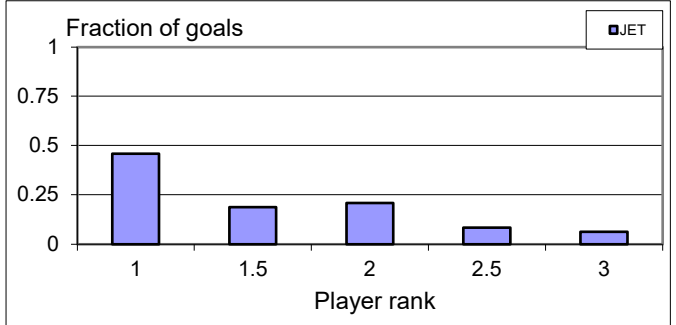

Player points since 2006

Winter 2024
March 1, 2025

Name	Games	Goals	Asists	Points/Game	Name	Games	Goals	Asists	Points/Game	Name	Games	Goals	Asists	Points/Game
Ahlquist S.	175	53	74	0.73	Gal J.	145	188	129	2.19	O'Brien C.	379	43	159	0.53
Baalrud S.	15	9	4	0.87	Gilson T.	526	133	181	0.60	O'Brien M.	353	303	298	1.70
Barden A.	16	1	1	0.13	Grant J.	159	8	40	0.30	Opsahl Jeff	392	194	214	1.04
Barnes J.	658	0	14	0.02	Grantham L.	815	401	414	1.00	Oxender A.	153	75	69	0.94
Barnes P.	883	215	361	0.65	Greene S.	346	0	0	0.00	Parks C.	121	0	6	0.05
Barry J.	30	9	20	0.97	Gregory A.	699	126	206	0.47	Paterson A.	245	32	68	0.41
Bartolacci A.	33	17	7	0.73	Gregory E.	285	58	100	0.55	Pawlowski B.	209	74	59	0.64
Blackburn R.	286	77	94	0.60	Grenham R.	355	40	87	0.36	Peal D.	436	39	93	0.30
Bogard S.	770	243	279	0.68	Hall E.	250	158	132	1.16	Perkins T.	210	112	96	0.99
Bonkowski C.	79	65	59	1.57	Heald D.	195	11	39	0.26	Perry B.	547	290	399	1.26
Bourne B.	53	19	32	0.96	Hescheles D.	215	83	64	0.68	Peterson S.	348	147	184	0.95
Boutin J.	690	174	252	0.62	Hula A.	71	4	9	0.18	Pokorney M.	783	577	443	1.30
Carlson C.	203	162	119	1.38	Huntzicker D.	335	426	258	2.04	Porter J.	155	135	80	1.39
Church M.	216	58	88	0.68	Jefferson D.	145	79	54	0.92	Reinholt S.	623	70	157	0.36
Ciatti A.	94	0	0	0.00	Jilek J.	32	22	16	1.19	Rensberger T.	572	23	97	0.21
Cieciak C.	406	1	8	0.02	Joffe Bryan	33	10	12	0.67	Reyes P.	592	143	165	0.52
Clavier A.	301	132	144	0.92	Joffe E.	422	399	247	1.53	Roberts J.	446	92	186	0.62
Conley J.	170	34	27	0.36	Joffe M.	414	230	291	1.26	Rouse C.	167	12	34	0.28
Copp A.	371	20	145	0.44	Johnson A.	736	15	146	0.22	Sarosi M.	745	174	219	0.53
Crawford M.	168	76	75	0.90	Jordan N.	31	27	18	1.45	Schroeder D.	574	2	6	0.01
Crichton J.	764	248	280	0.69	Kessler S.	350	65	86	0.43	Schueler D.	574	83	201	0.49
Daum K.	14	0	0	0.00	Kless J.	463	71	123	0.42	Stefan A.	386	55	70	0.32
DeWolfe S.	840	71	197	0.32	Kroll J.	839	439	433	1.04	Stevens D.	165	135	105	1.45
DeWolfe T.	392	163	176	0.86	Langrock E.	50	5	13	0.36	Stoller C.	152	0	0	0.00
Dickinson G.	102	61	42	1.01	Larson E.	142	66	74	0.99	Sturgeon R.	695	161	231	0.56
Dillen K.	61	10	22	0.52	Lobdell G.	324	54	90	0.44	Talusan P.	113	21	20	0.36
Edwards S.	199	28	65	0.47	Lynn K.	31	5	2	0.23	Teeter J.	138	16	35	0.37
Ellies B.	275	103	95	0.72	Macgillivray C.	625	79	165	0.39	Udager A.	75	24	36	0.80
Erps R.	322	29	69	0.30	Maltese C.	51	48	32	1.57	Vaughn C.	279	131	108	0.86
Erps S.	740	629	477	1.49	McBride R.	167	51	60	0.66	Verburg A.	180	0	0	0.00
Fisher J.	704	12	154	0.24	McClelland J.	846	107	287	0.47	Waltz S.	174	52	38	0.52
Fitzpatrick M.	456	242	203	0.98	Milliken S.	125	13	13	0.21	Weiler C.	117	62	56	1.01
Forward J.	671	236	309	0.81	Montalban A.	49	30	39	1.41	Weiler M.	35	0	0	0.00
Foster D.	483	327	246	1.19	Nalepa A.	185	25	55	0.43	Wells S.	145	78	56	0.92
Foster M.	461	40	88	0.28	Navarre G.	590	163	175	0.57	Wilkins F.	136	20	26	0.34
Frantzeskakis P.	700	78	223	0.43	Nesbitt R.	157	16	45	0.39	Wilson Ken	318	60	89	0.47
Frusti P.	182	176	110	1.57	Nilsson J.	111	81	74	1.40					

*Games = Total number of possible games played starting in September 2006 including games played as a substitute.

Goals by Ranking

Winter 2024
March 1, 2025

Goals are normalized by the number of players at each rank level.