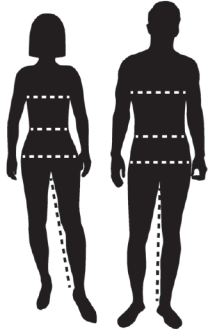

SIZE CHART

How to order correct size

From the appropriate chart below, order the Badger Sportswear label size letter that corresponds to the range that includes the actual body measurements in inches.

How to measure

Bust/Chest: With arms relaxed at sides, measure around the body at the fullest part of the bust/ chest, keeping the tape parallel to the floor.

Waist: Measure around the body (not on top of clothing) at the waist level. Hip: With feet together, measure around the fullest part at the hip level, keeping the tape parallel to the floor.

Inseam: With feet slightly apart, measure vertically from the top inside of the leg down to the ankle bone.

	SIZE LABEL	XS	S	M	L	XL	2XL	3XL	4XL
ADULT/ MEN'S	CHEST	31	33-35	37-39	41-43	45-47	49-51	53-55	57-59
	WAIST	27	28-30	31-33	34-36	38-40	42-44	46-48	50-52

	SIZE LABEL	XS (6)	S (7/8)	M (10/12)	L (14)	XL (16)
YOUTH / GIRLS	CHEST	23	24-26	27-29	30-32	33-35
	WAIST	19	20-22	23-25	26-28	29-31