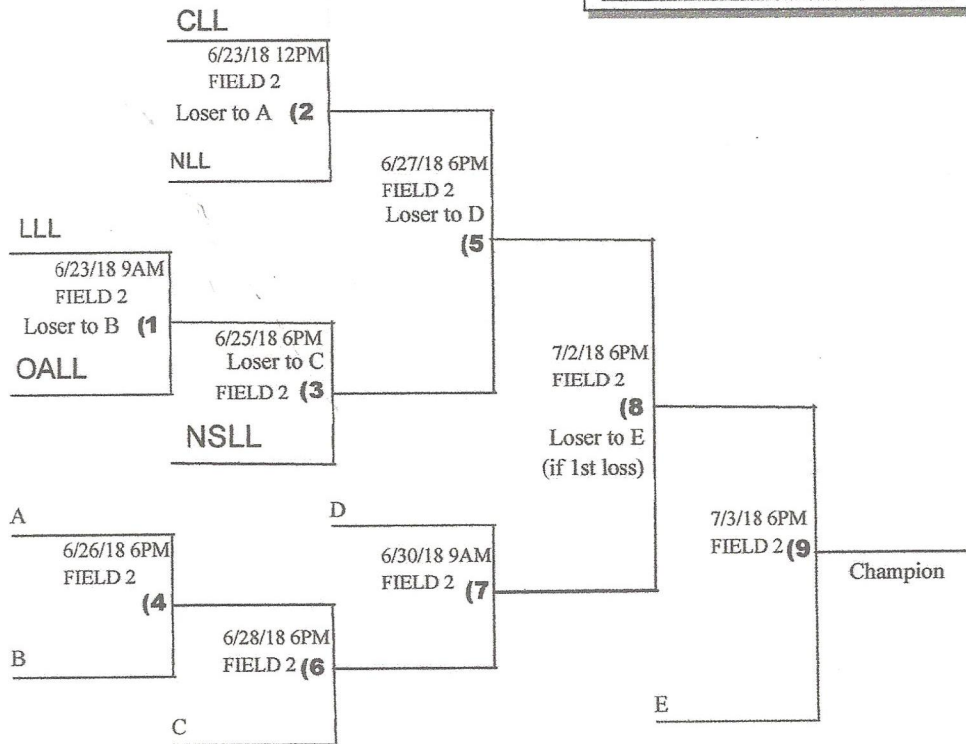

Five Teams

Division: 8/9/10'S

Site(s): LOMPOC LITTLE LEAGUE

JOHNS MANVILLE PARK 300 NORTH

A STREET LOMPOC, CA 93436

Update phone: 805-757-7937

Next level: SECTIONS

<https://www.facebook.com/CAD65LL>