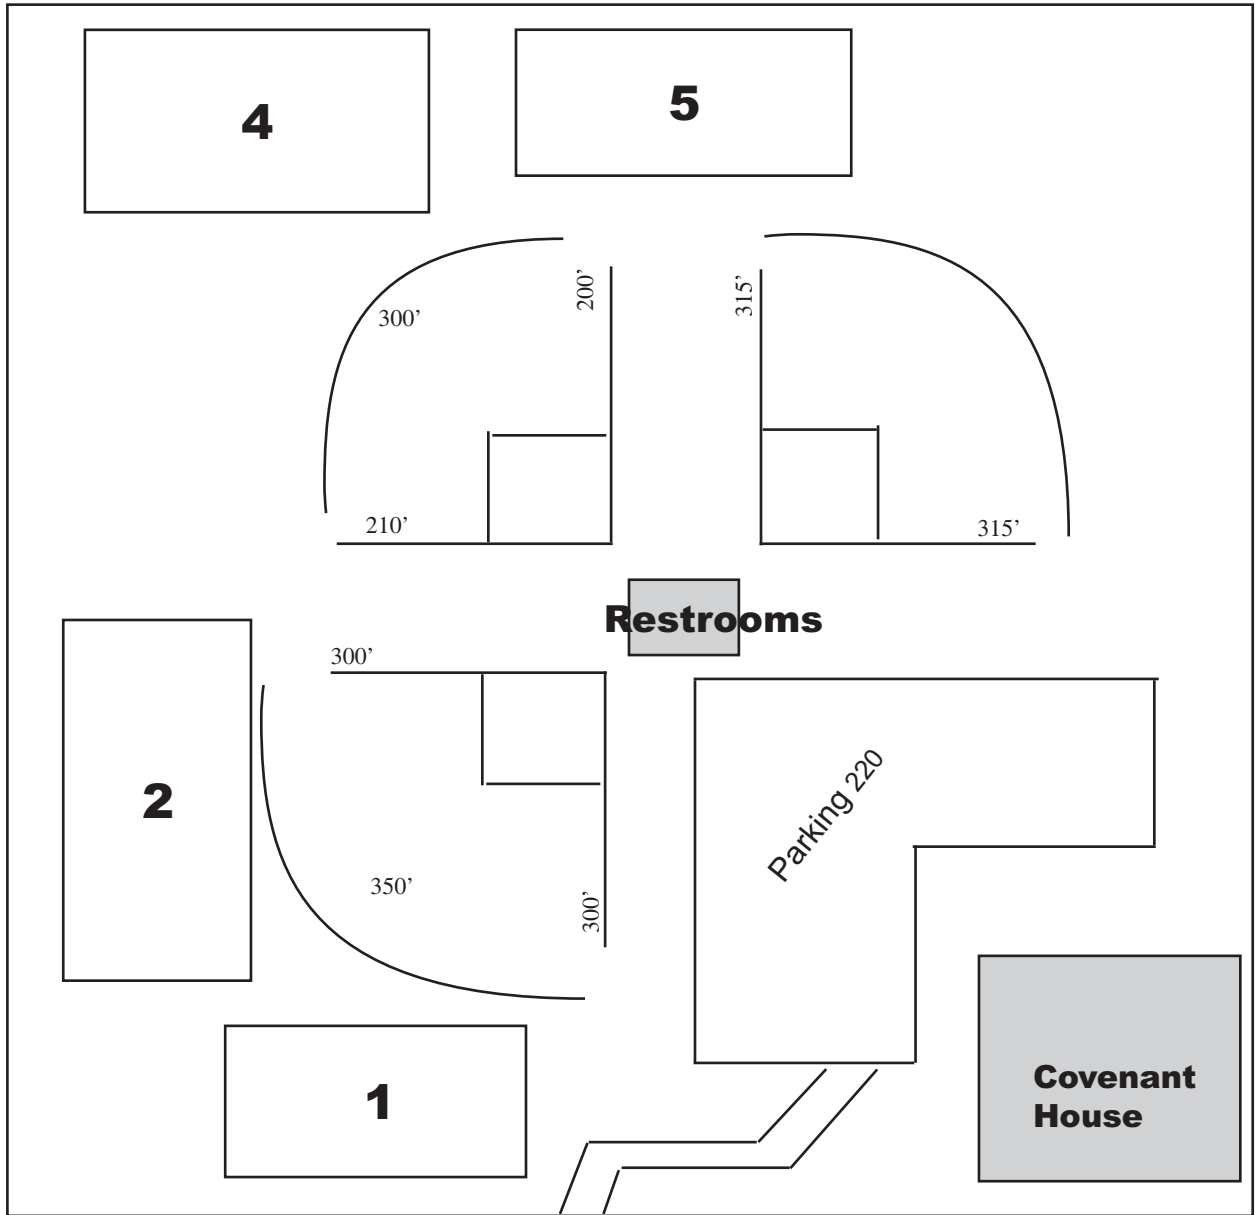

# “Kickin’ It Lakeside” Tournament Site Map - 2019

## Field of Dreams Soccer Fields

**2100 N. Taylor Drive**

Dimensions	
<b>1 &amp; 5</b>	Field size 50x80 (+/-5) Goal size 6 ft. x 6 yd.
<b>2 &amp; 4</b>	Field size 65x110 (+/-10) Goal size 8 ft. x 8 yd.

- School District Property**
- No Unauthorized Vendors**
- No Smoking/Tobacco Products**
- No Alcohol**
- No Dogs**
- No Hot Grills On Site**

**Geele Ave**

**Taylor Drive**

**Saemann Ave**