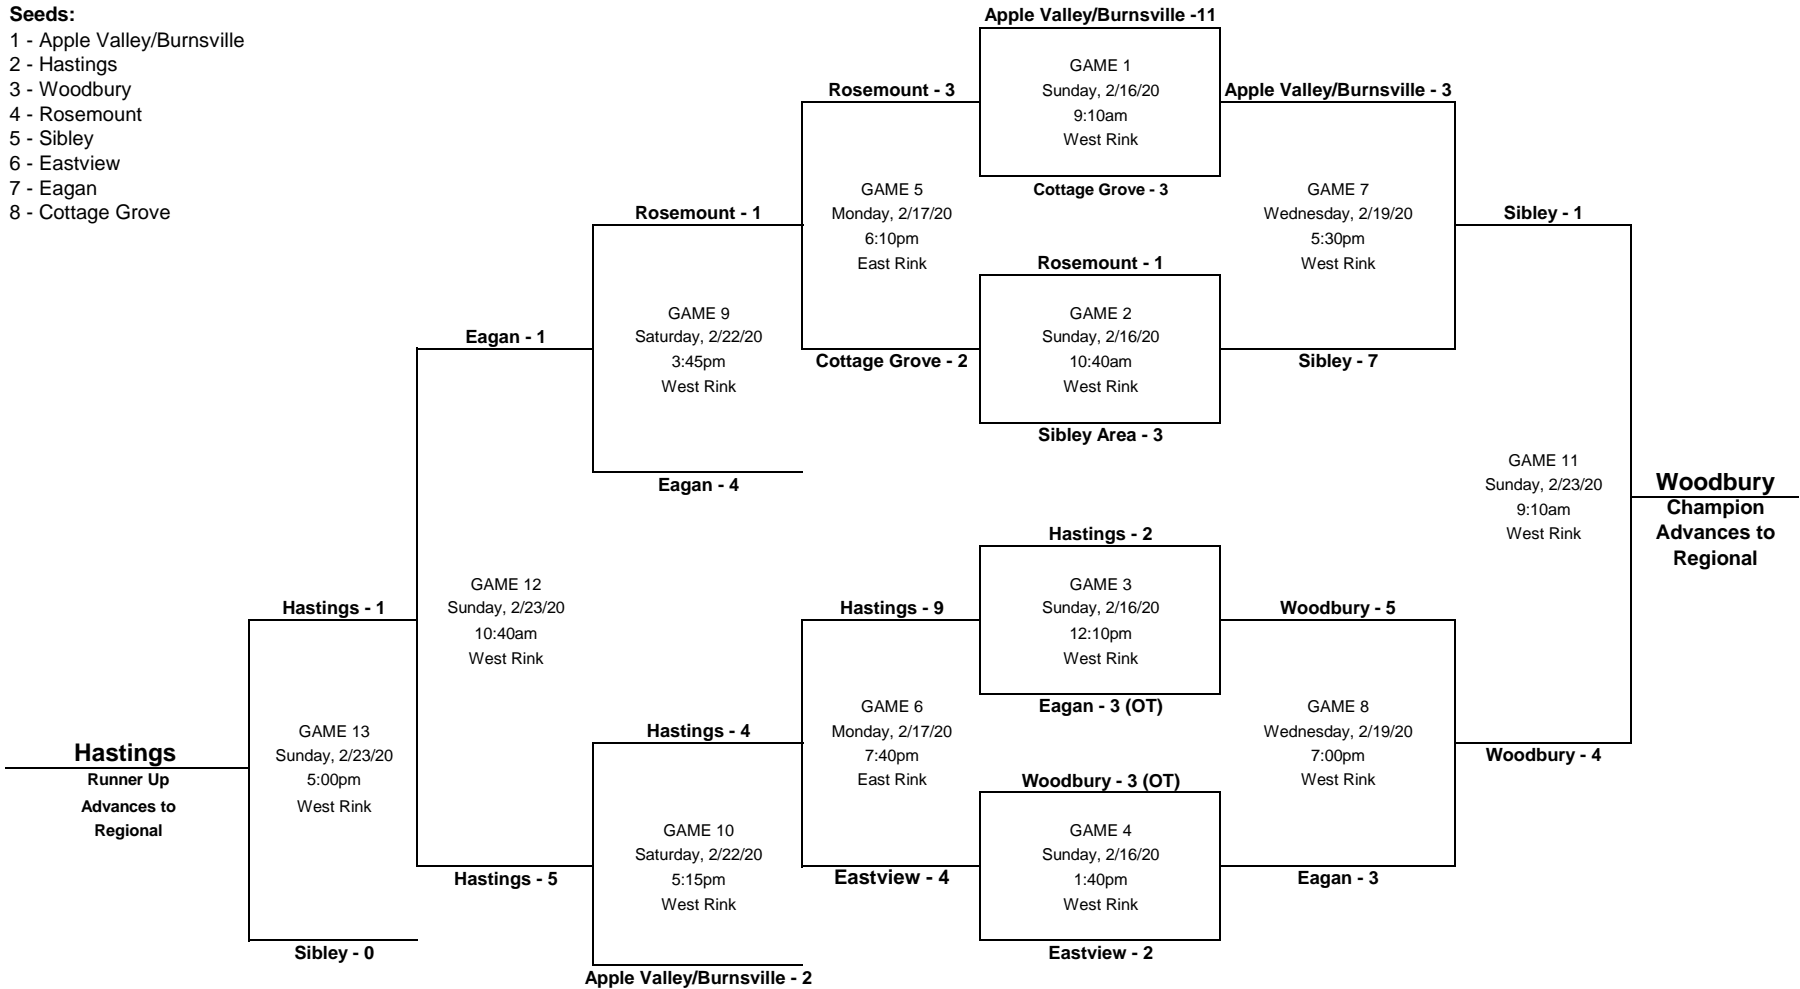

"A" PEE WEE DISTRICT 8 PLAYOFFS 2020

HealthEast Sports Center, Woodbury

February 16 - 23, 2020

TOP SEED OF EACH PAIRING IS HOME TEAM

- Seeds:**
 1 - Apple Valley/Burnsville
 2 - Hastings
 3 - Woodbury
 4 - Rosemount
 5 - Sibley
 6 - Eastview
 7 - Eagan
 8 - Cottage Grove

Champion and Runner Up Advance to East Regionals