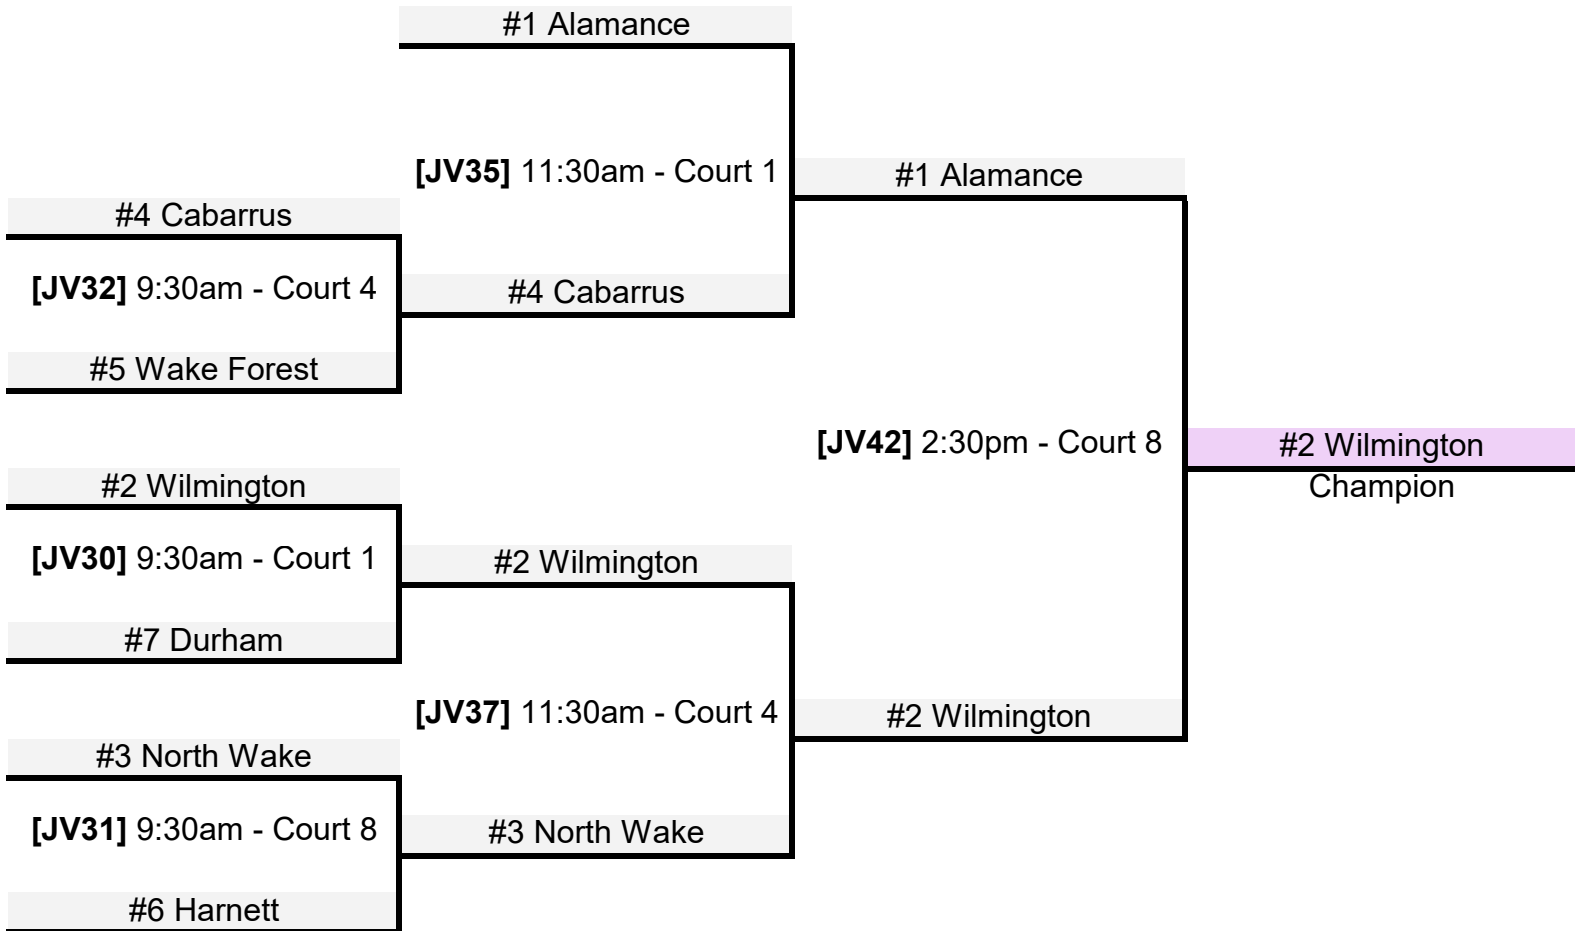

2022 NCHEAC Volleyball State Tournament Bracket Results

JV Girls

Round 1 (best of 3)

Round 2 (best of 3)

Round 3 (best of 3)