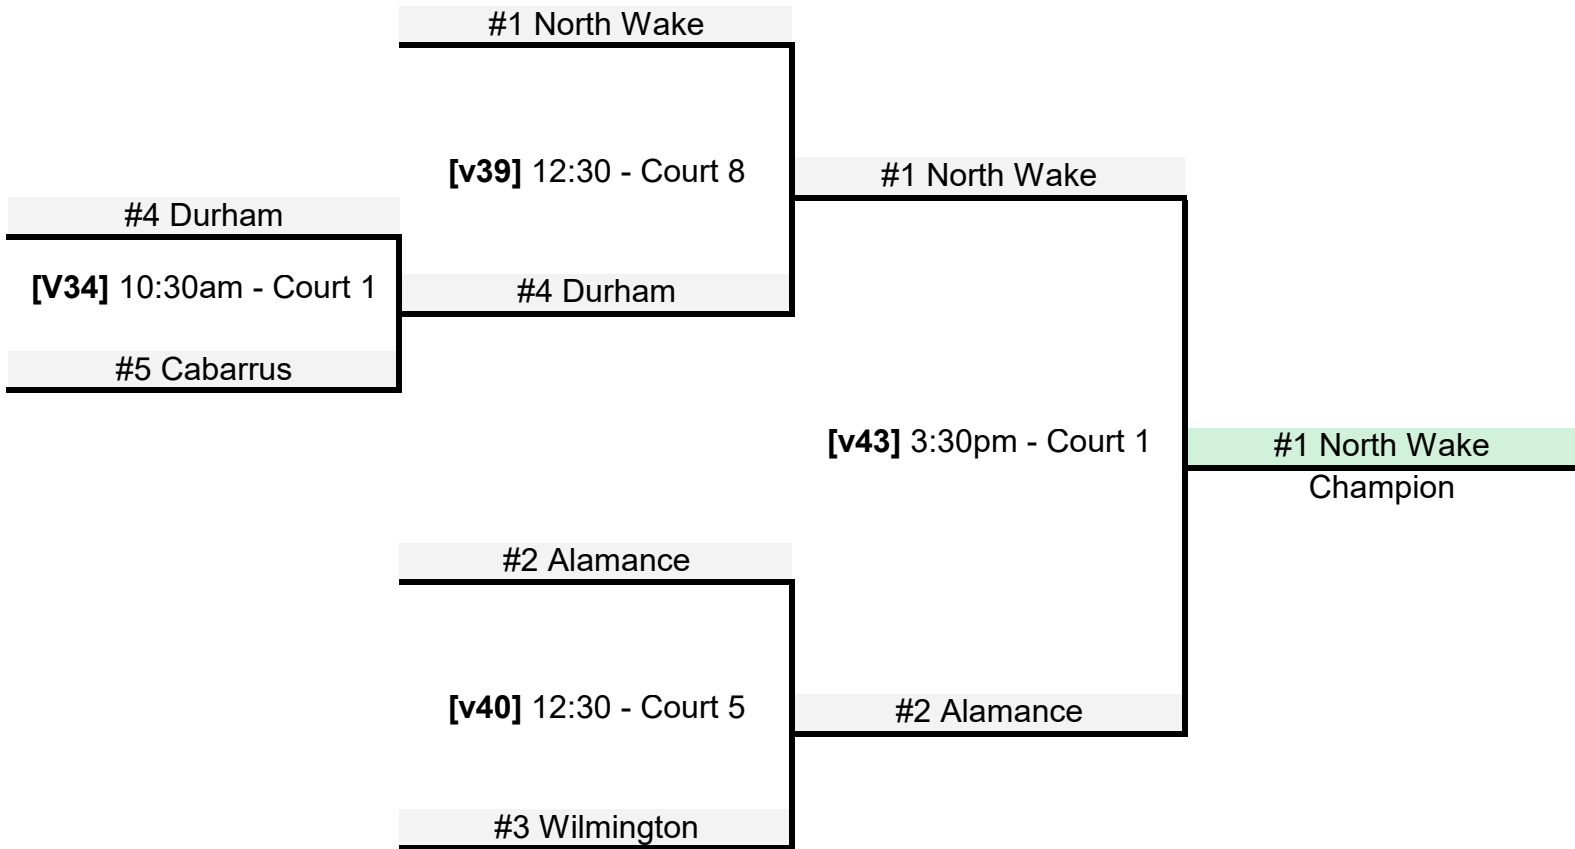

2022 NCHEAC Volleyball State Tournament Bracket Results

Varsity Girls

Round 1 (best of 3)

Round 2 (best of 5)

Round 3 (best of 5)