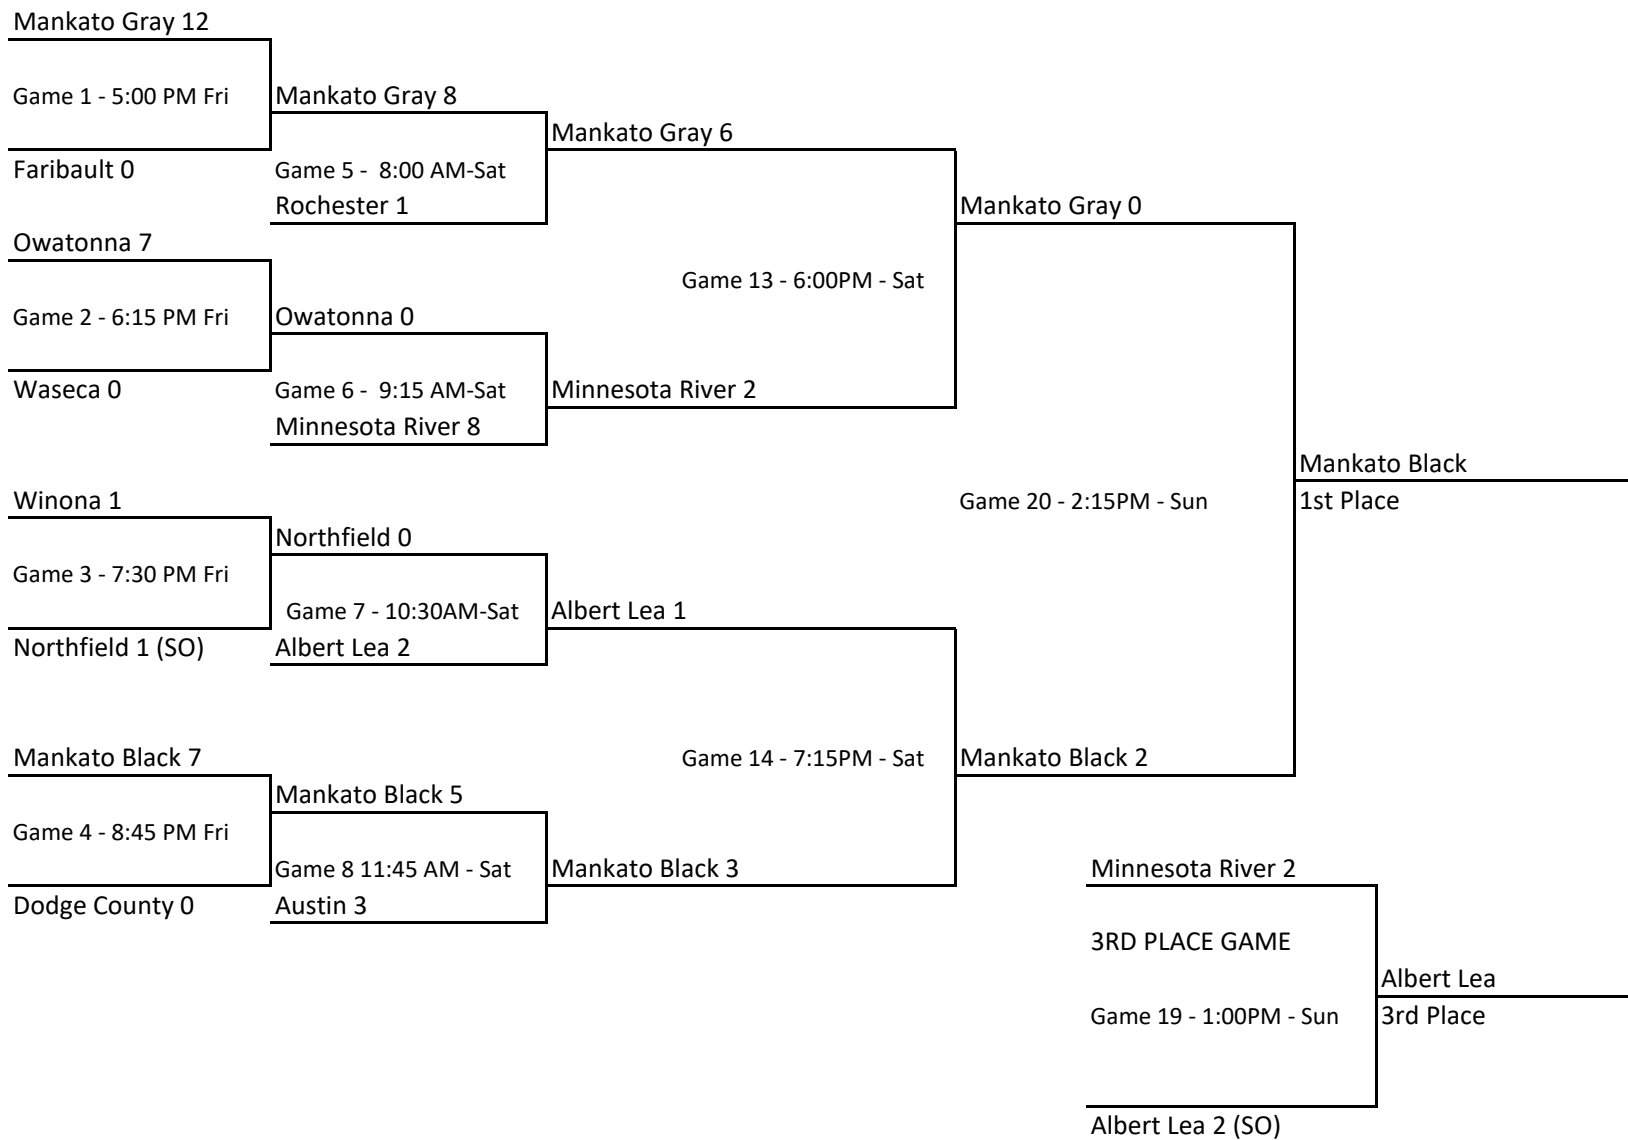

10U YEAR END TOURNAMENT CHAMPIONSHIP BRACKET

10U YEAR END TOURNAMENT CONSOLATION BRACKET