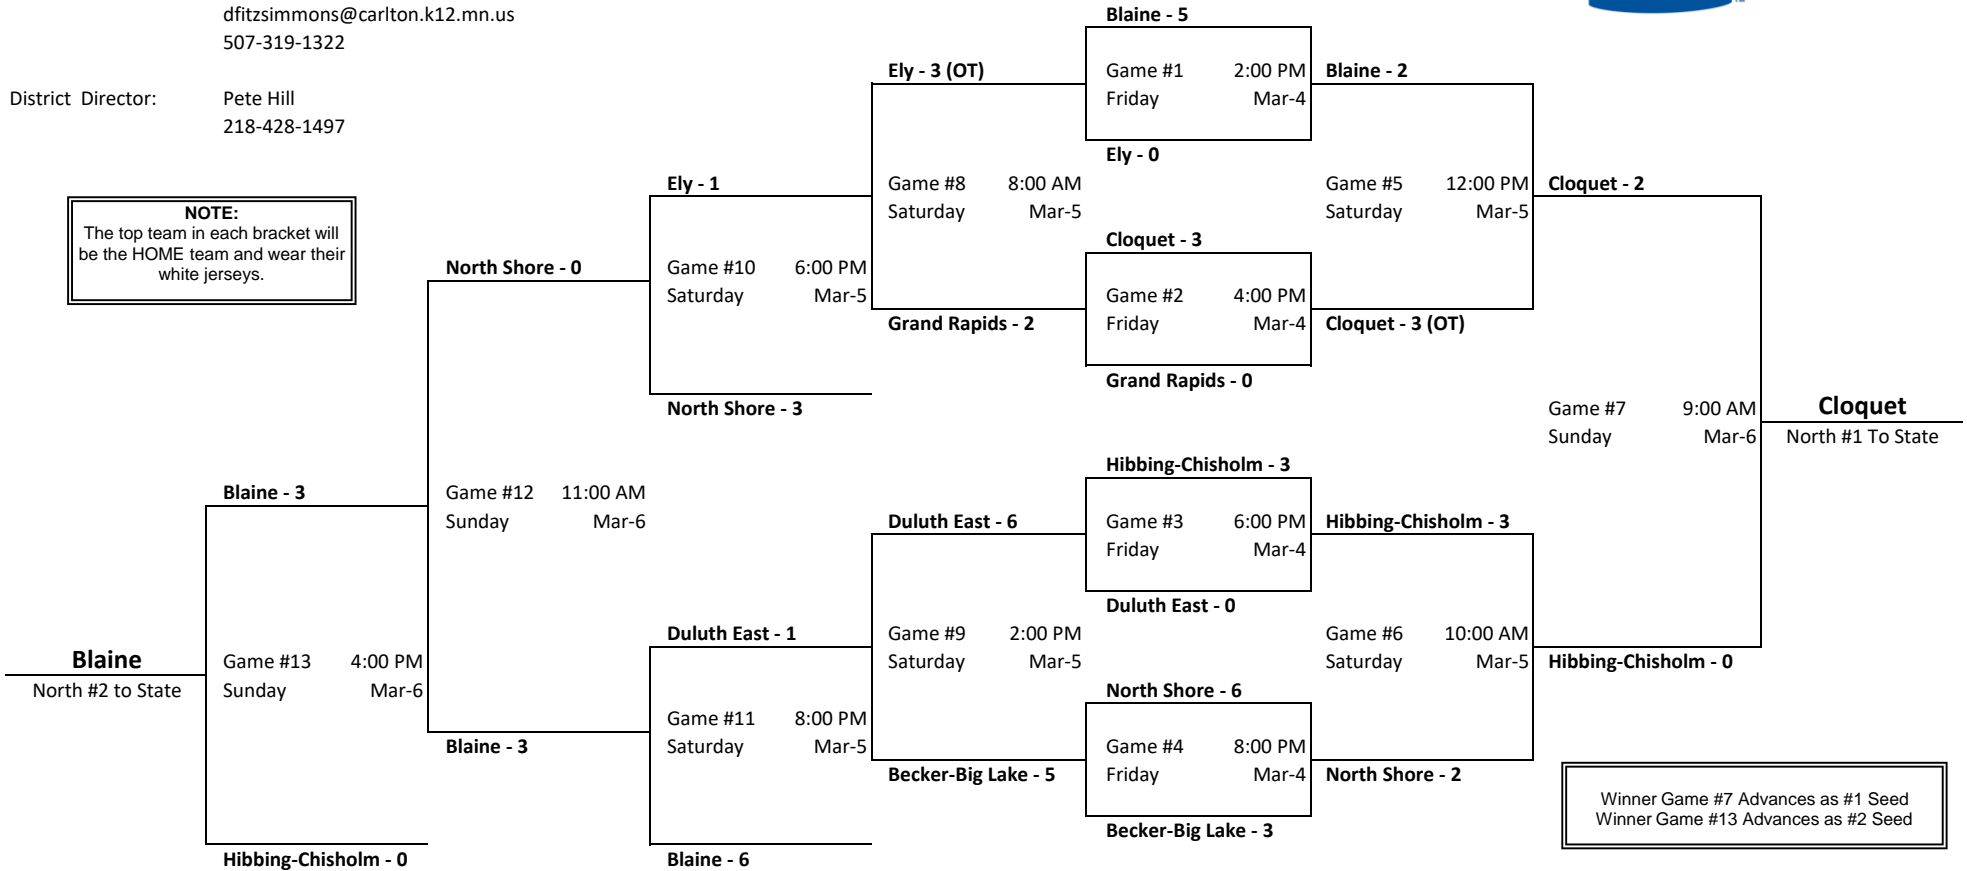

2022 Minnesota Hockey Peewee B North Region Tournament

March 4-6, 2022

Riverside Arena - 20 Earls Ellens Drive, Moose Lake, MN 55767

Arena Phone: (218) 485-5700

Tournament Director: Daniel Fitzsimmons
dfitzsimmons@carlton.k12.mn.us
507-319-1322

District Director: Pete Hill
218-428-1497

NOTE:
The top team in each bracket will be the HOME team and wear their white jerseys.

Winner Game #7 Advances as #1 Seed
Winner Game #13 Advances as #2 Seed

SPECIAL THANKS TO MINNESOTA HOCKEY PARTNERS: