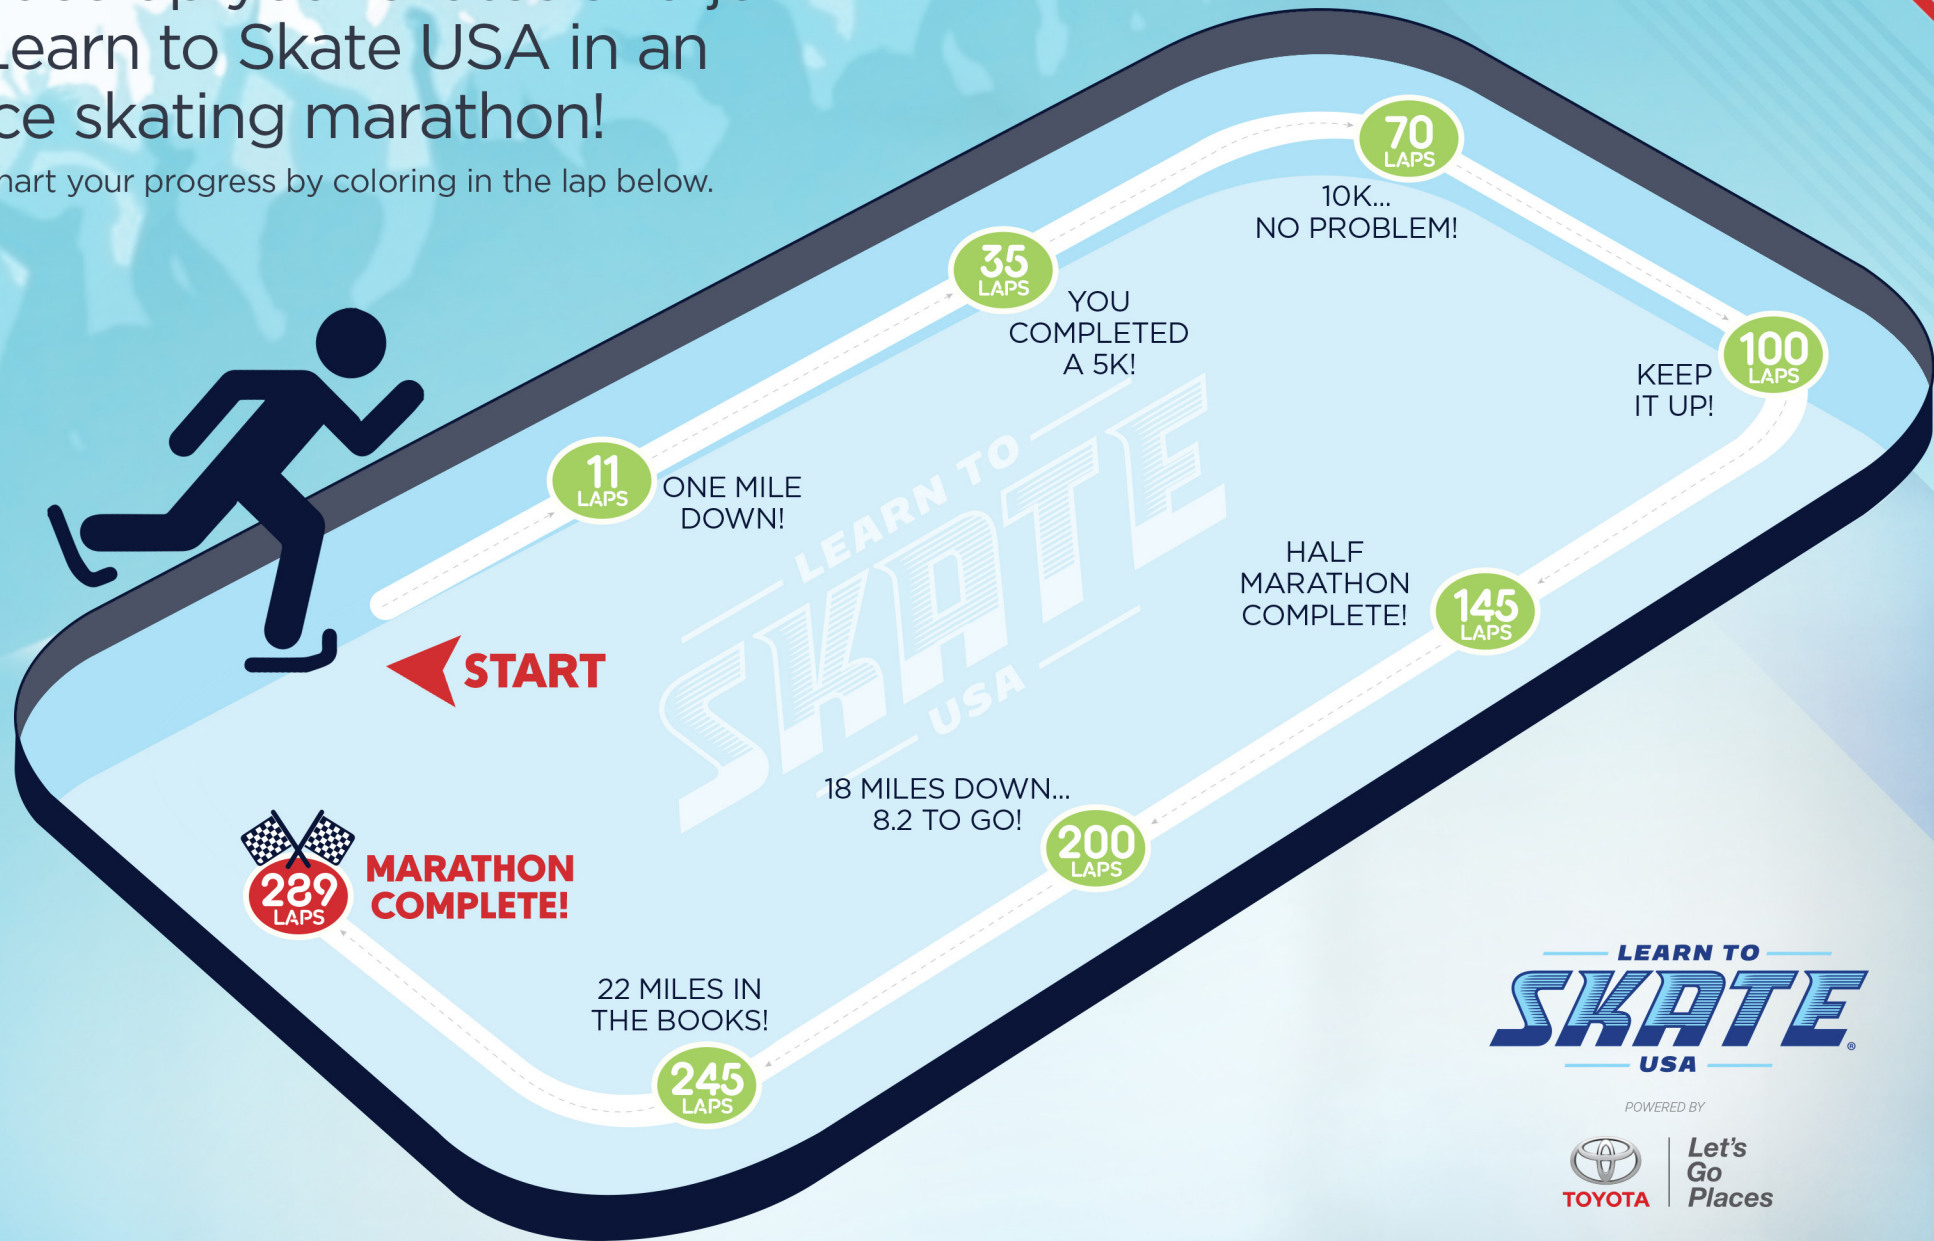

ICE SKATING MARATHON CHALLENGE

Lace up your skates and join
Learn to Skate USA in an
ice skating marathon!

Chart your progress by coloring in the lap below.

LEARN TO
SKATE
USA

POWERED BY

TOYOTA

Let's
Go
Places