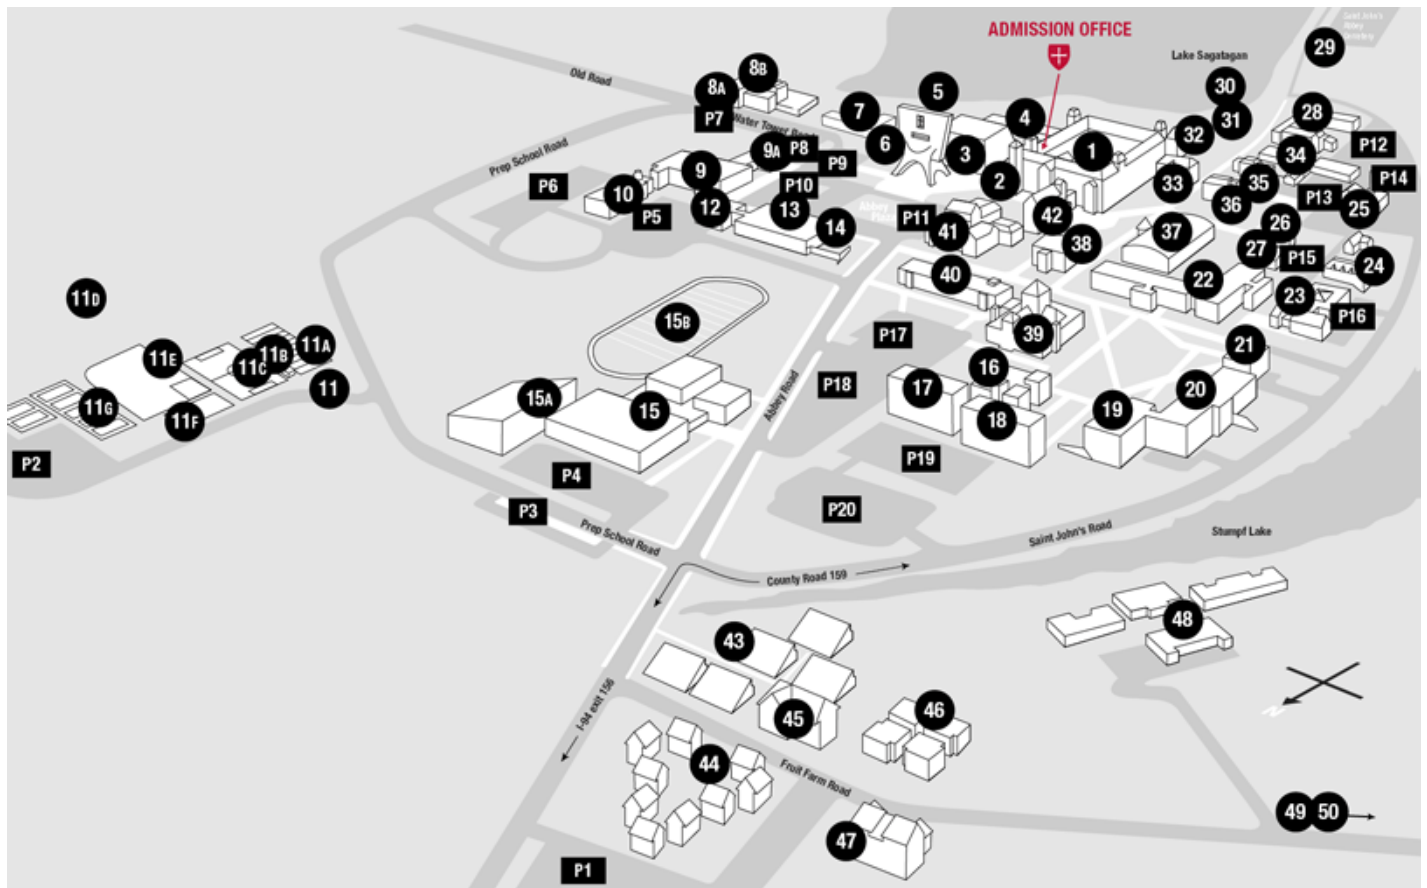

## Map Key:

### ADMISSION OFFICE

Quadrangle 109 (enter at Great Hall, 2)

1. **Quadrangle**
2. **Great Hall**, Information Desk
3. **Abbey & University Church**
4. **Breuer Wing of Monastery**
5. **Peter Engel Science Center**  
9A Pellegrene Auditorium
6. **New Science Building**
7. **University Athletic Fields**  
11A Gagliardi Field (Seasonal Skalicky Dome)  
11E Becker Park (Baseball)
8. **Alcuin Library**
9. **Hill Museum & Manuscript Library**
10. **Warner Palaestra**  
15A Donald McNeely Spectrum, McKendrick Hall  
15B Clemens Stadium
11. **Sexton Commons**, Saint John's Bookstore

### PARKING LOTS

P1 Flynnstown Lot (Bus Parking)

Saturday Food options:

**Quadrangle** (Reef – team meal option)

**Brunch: 9:00am - 1:30pm**

**Dinner: 5:00pm - 7:00pm**

**Sexton Commons** (Ala Carte for purchase)

**11:00am - 11:00pm**

**Warner Palaestra** (Concessions)

**8:00am - 3:30pm**

**Becker Park** [Baseball field] (Concessions)

**12:00pm - 6:00pm**