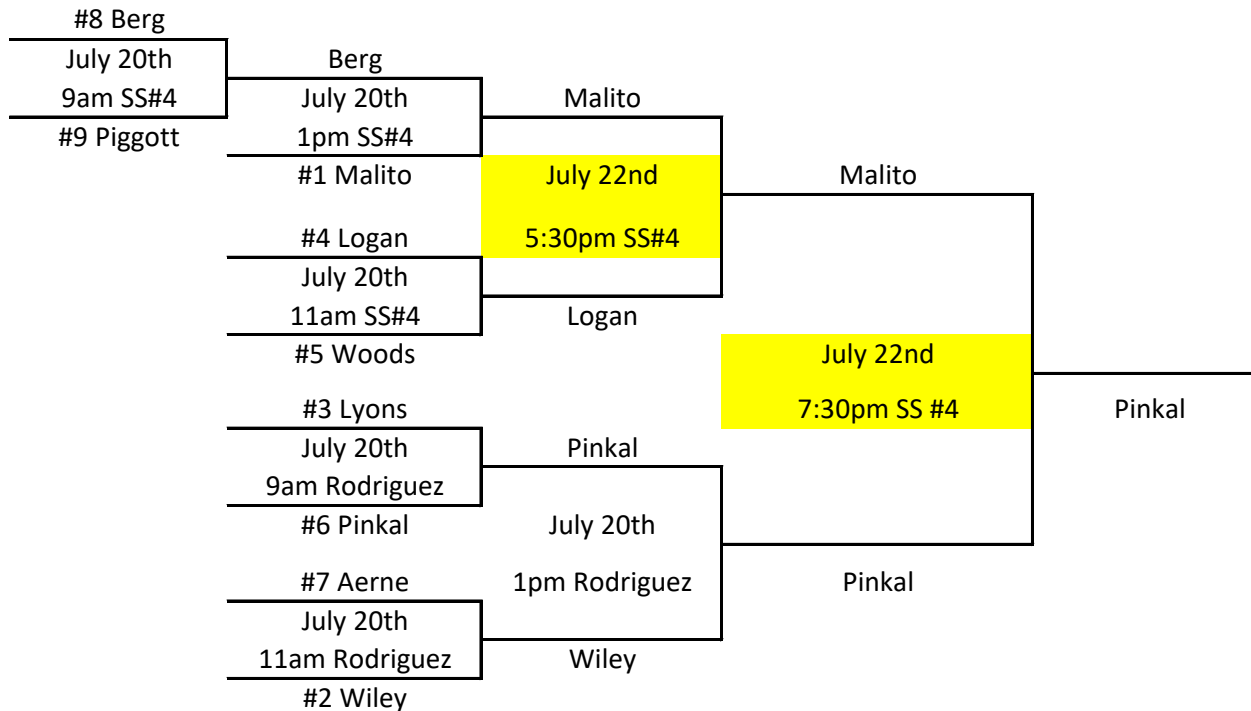

2019 9 Year Old Rec. Tournament

Single Elimination Bracket

Games may start up to 15 minutes early

Higher seed is home team

Flip for Championship game

CA. tie breaker if after regulation game is tied

1:45 time limit, no new inning after 1:45