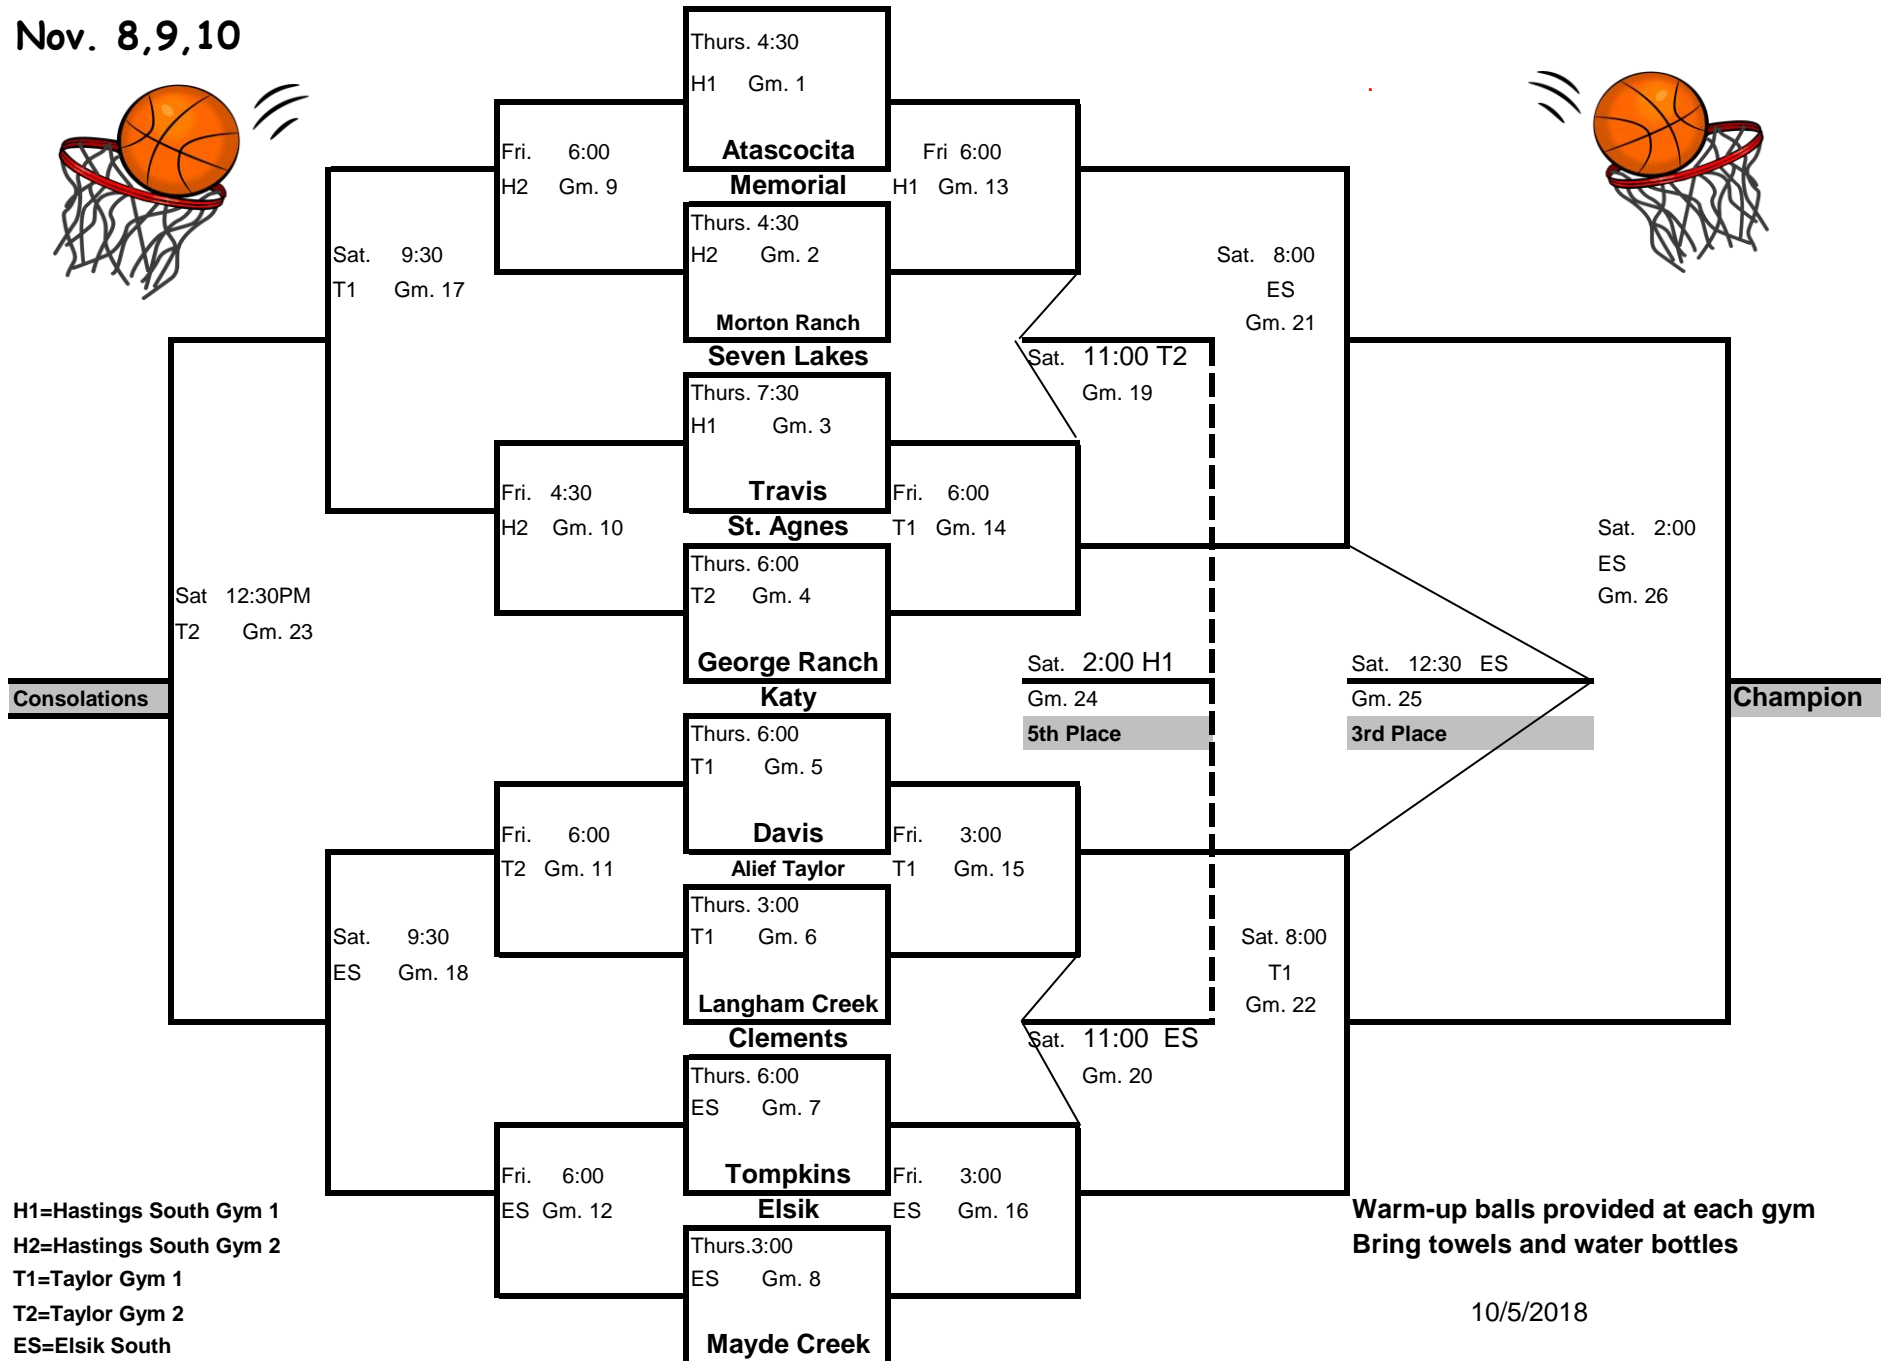

Alief Freshman Tournament

Nov. 8,9,10

Top Teams on Bracket are home and wear light jerseys

H1=Hastings South Gym 1
 H2=Hastings South Gym 2
 T1=Taylor Gym 1
 T2=Taylor Gym 2
 ES=Elsik South

Warm-up balls provided at each gym
 Bring towels and water bottles