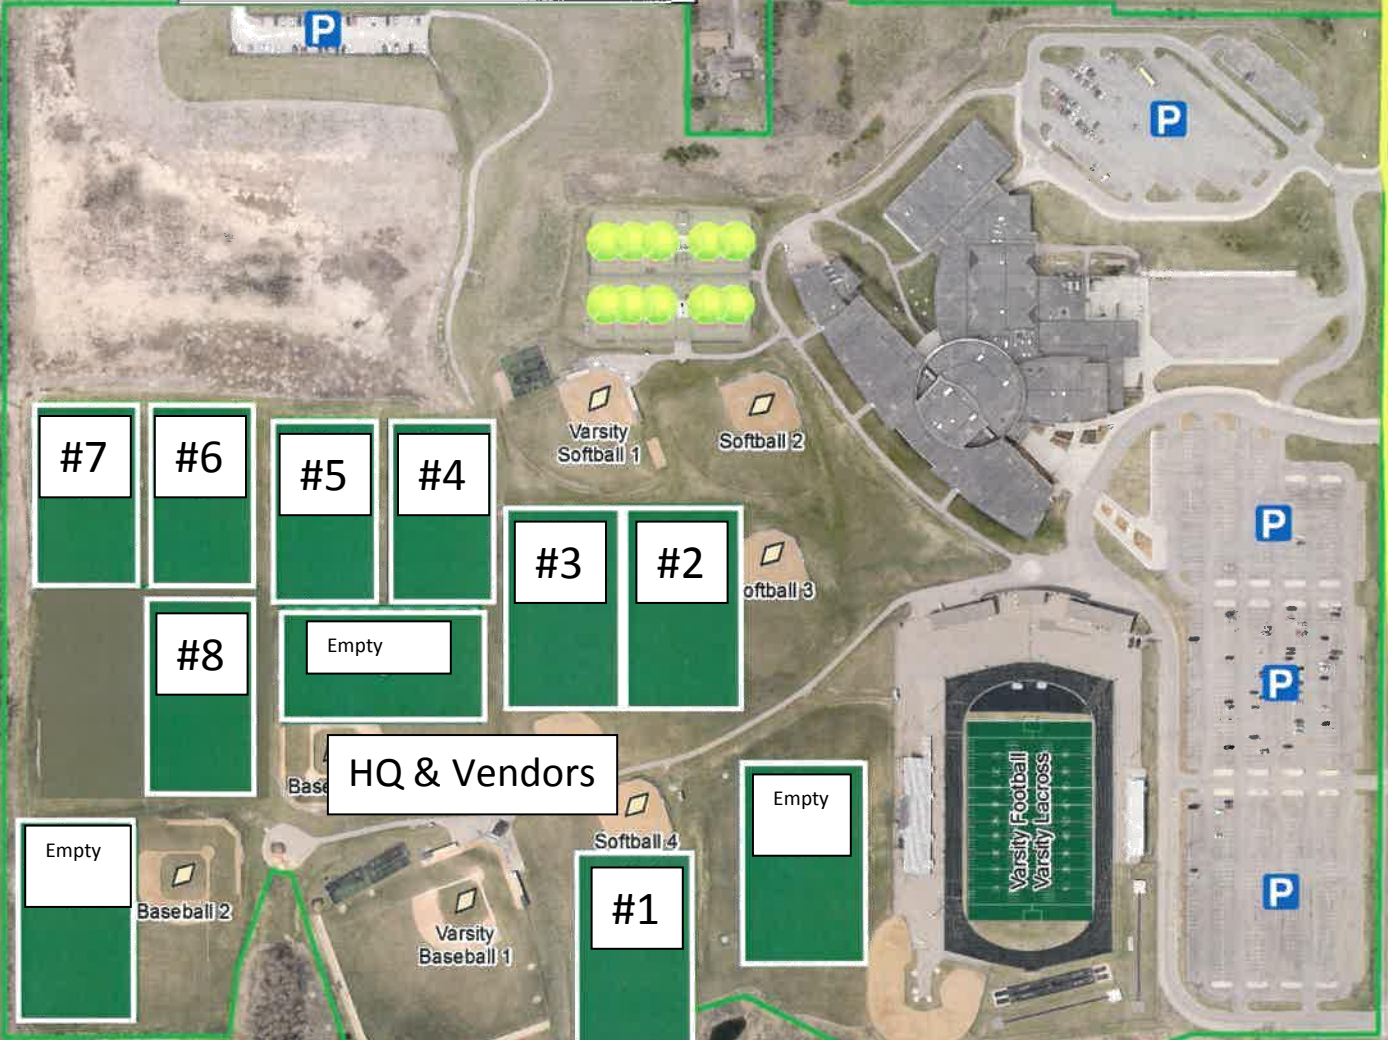

GOLF CART RIDES: 612-840-6740  
\*For Elderly or Handicapped People\*

**Lakeville South  
High School  
21135 Jacquard Ave.**

HQ & Vendors

- #7
- #6
- #5
- #4
- #3
- #2
- #8
- Empty
- Empty
- Empty

County Road 70 or 215<sup>th</sup> St. W. from Hwy. 35

**Legend**

**Park Facilities**

- Parking
- Trails

Map Document: (P:\Projects\2101948\Lakeville\Summer Field Book Map.mxd)  
3/22/2010 1:11:05 PM