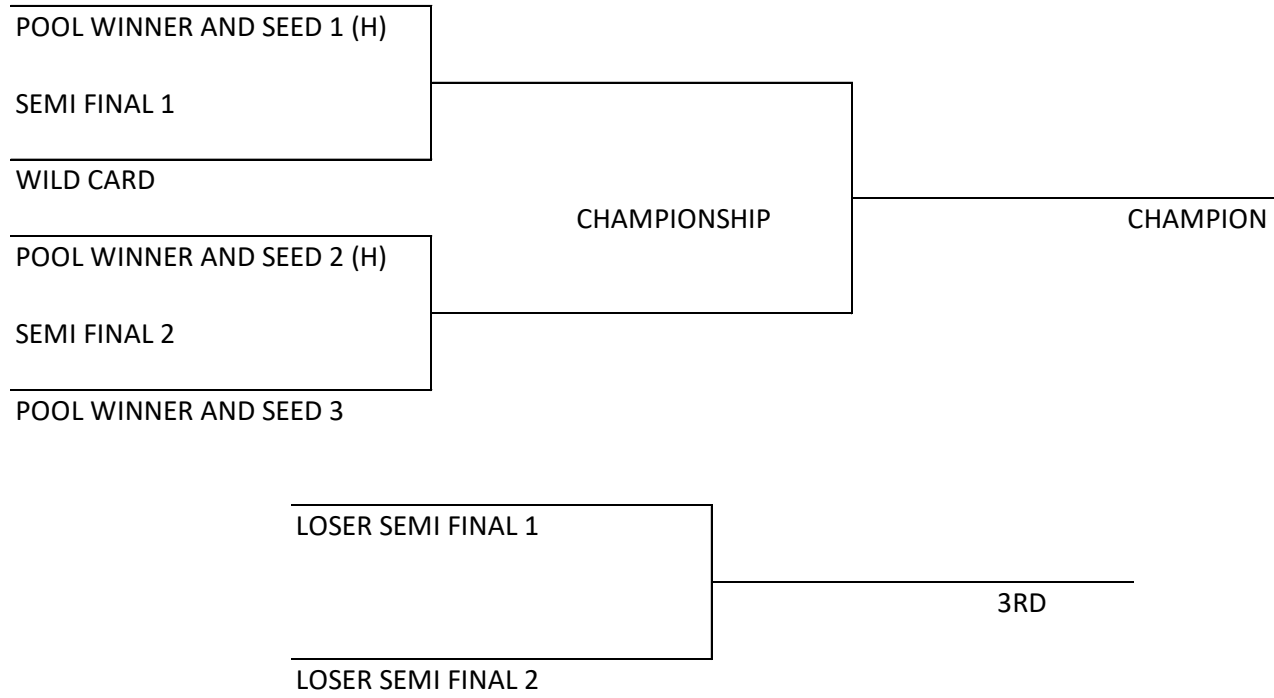

14 AA BRACKET PLAY

WILD CARD IS TOP SEEDED NON POOL WINNER (RECORD, RUNS ALLOWED, RUNS SCORED, COIN FLIP)