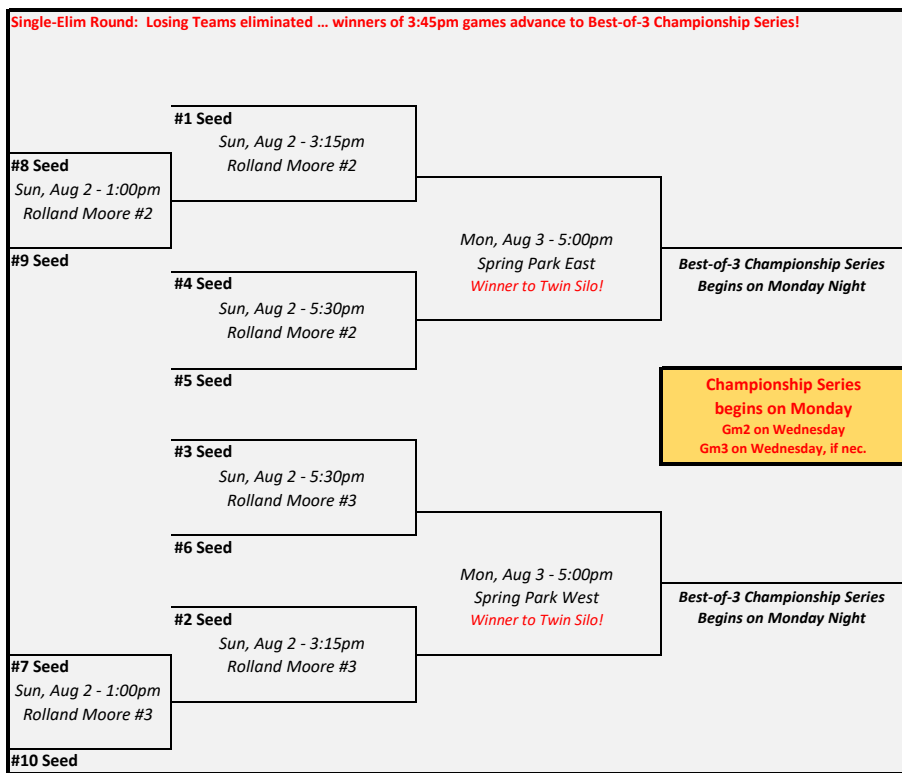

12u Intermediate Playoffs August 2/3/5, 2020

Playoff Rules

Better Seed is Home Team in Single-Elim
 Same Rules as League Play except as noted below
 Two 5-team single-elimination brackets
 Single-elim winners play a Best-of-3 Championship Series

Rules
 "Single-Elim" Games
 > Same as league rules, including run rules & time limit
 > Note new pitching rules

 Championship Series
 > Same as league rules, including run rules & time limit
 > Note new pitching rules

Pitching Limits for Playoffs
 For the "Single-Elim" games:
 > Max of 6 innings per pitcher (total)

 For the Championship Series:
 > If a player pitched a total of 5 or more innings in the "Single-Elim" games, he/she can not pitch in the Championship Series.

Total for the entire playoffs (Single & Series) can not exceed 8 innings.

Best-of-3 Championship Series
 Better Seed is Home Team for Games 1 & 3

Gm 1	M, Aug 3	Twin Silo West	8:00pm
Gm 2	W, Aug 5	Twin Silo West	5:30pm
Gm 3 (if nec)	W, Aug 5	Twin Silo West	7:45pm